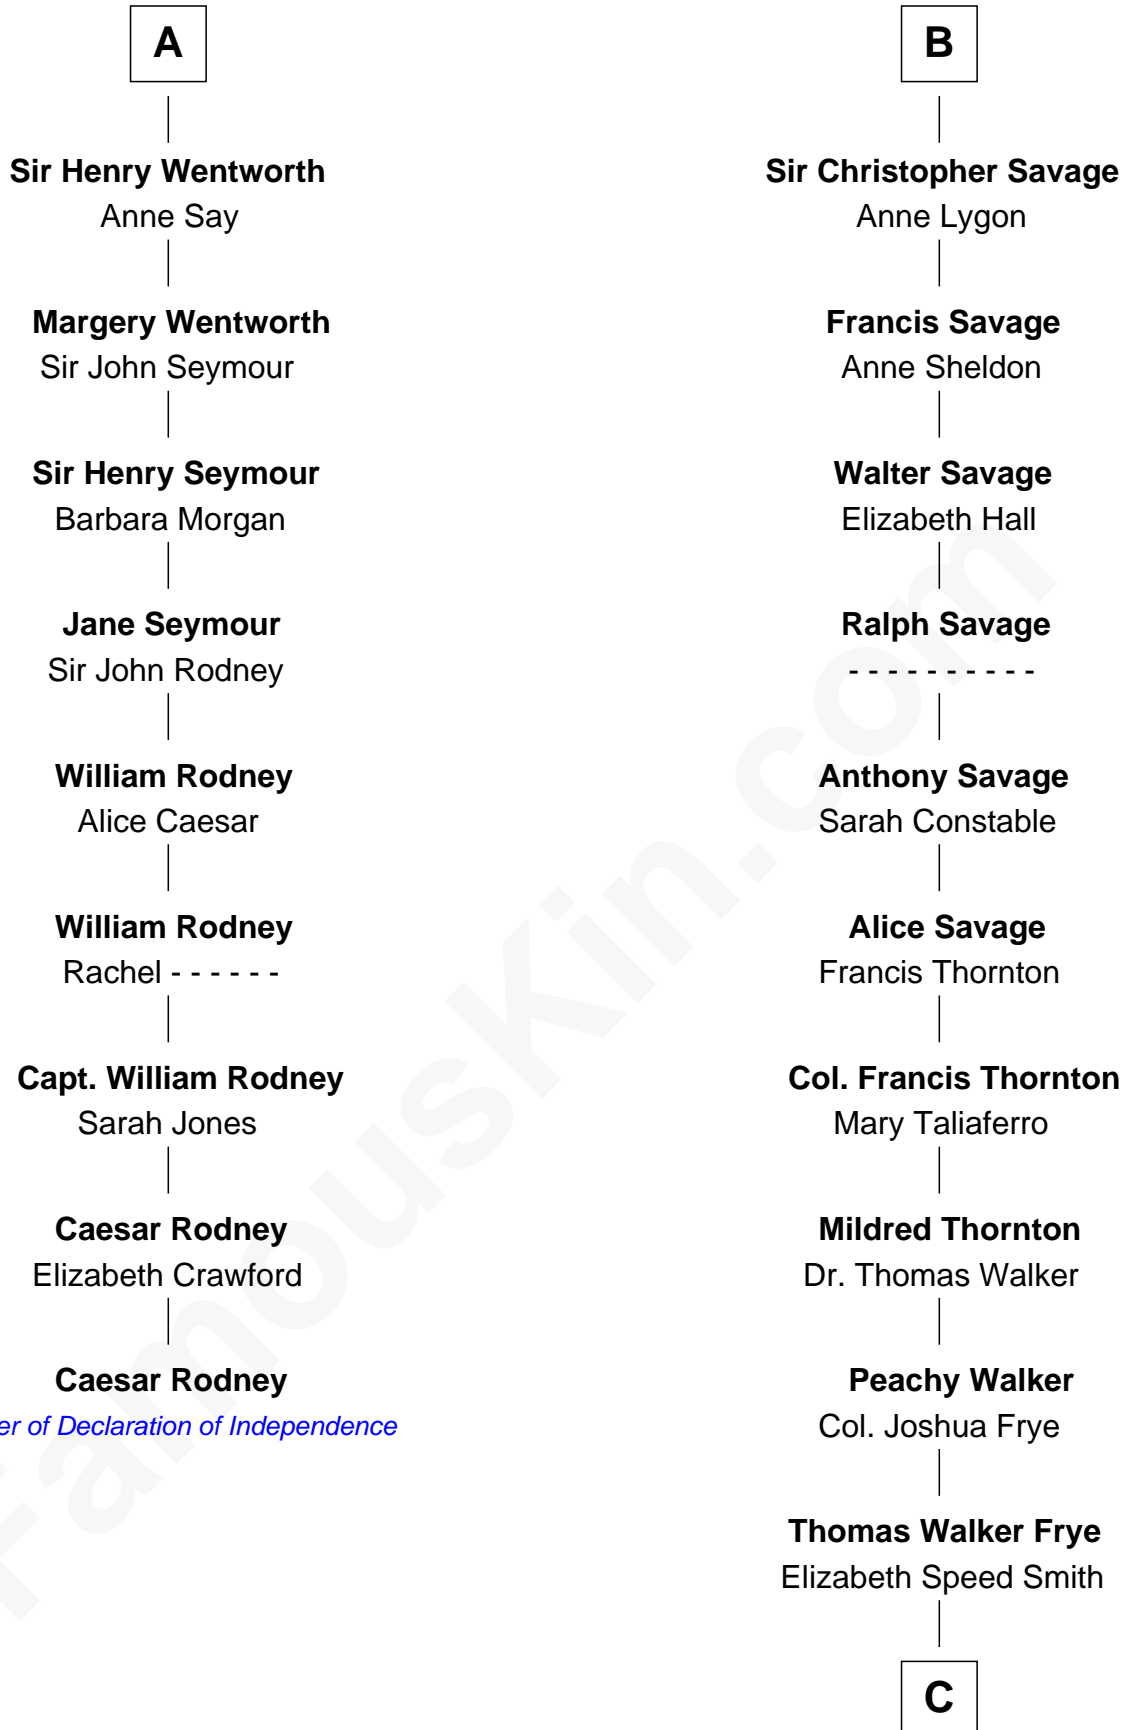

## Relationship Chart of

### Caesar Rodney

*Signer of the Declaration of Independence*

15th cousin 5 times removed of

**Adlai Stevenson II**

*31st Governor of Illinois*

**C**

—  
**Mary Peachy Frye**  
Rev. Lewis Warner Green

—  
**Letitia Green**  
Adlai Ewing Stevenson

—  
**Lewis Green Stevenson**  
Helen Louise Davis

—  
**Adlai Stevenson II**  
*31st Governor of Illinois*

FamousKin.com