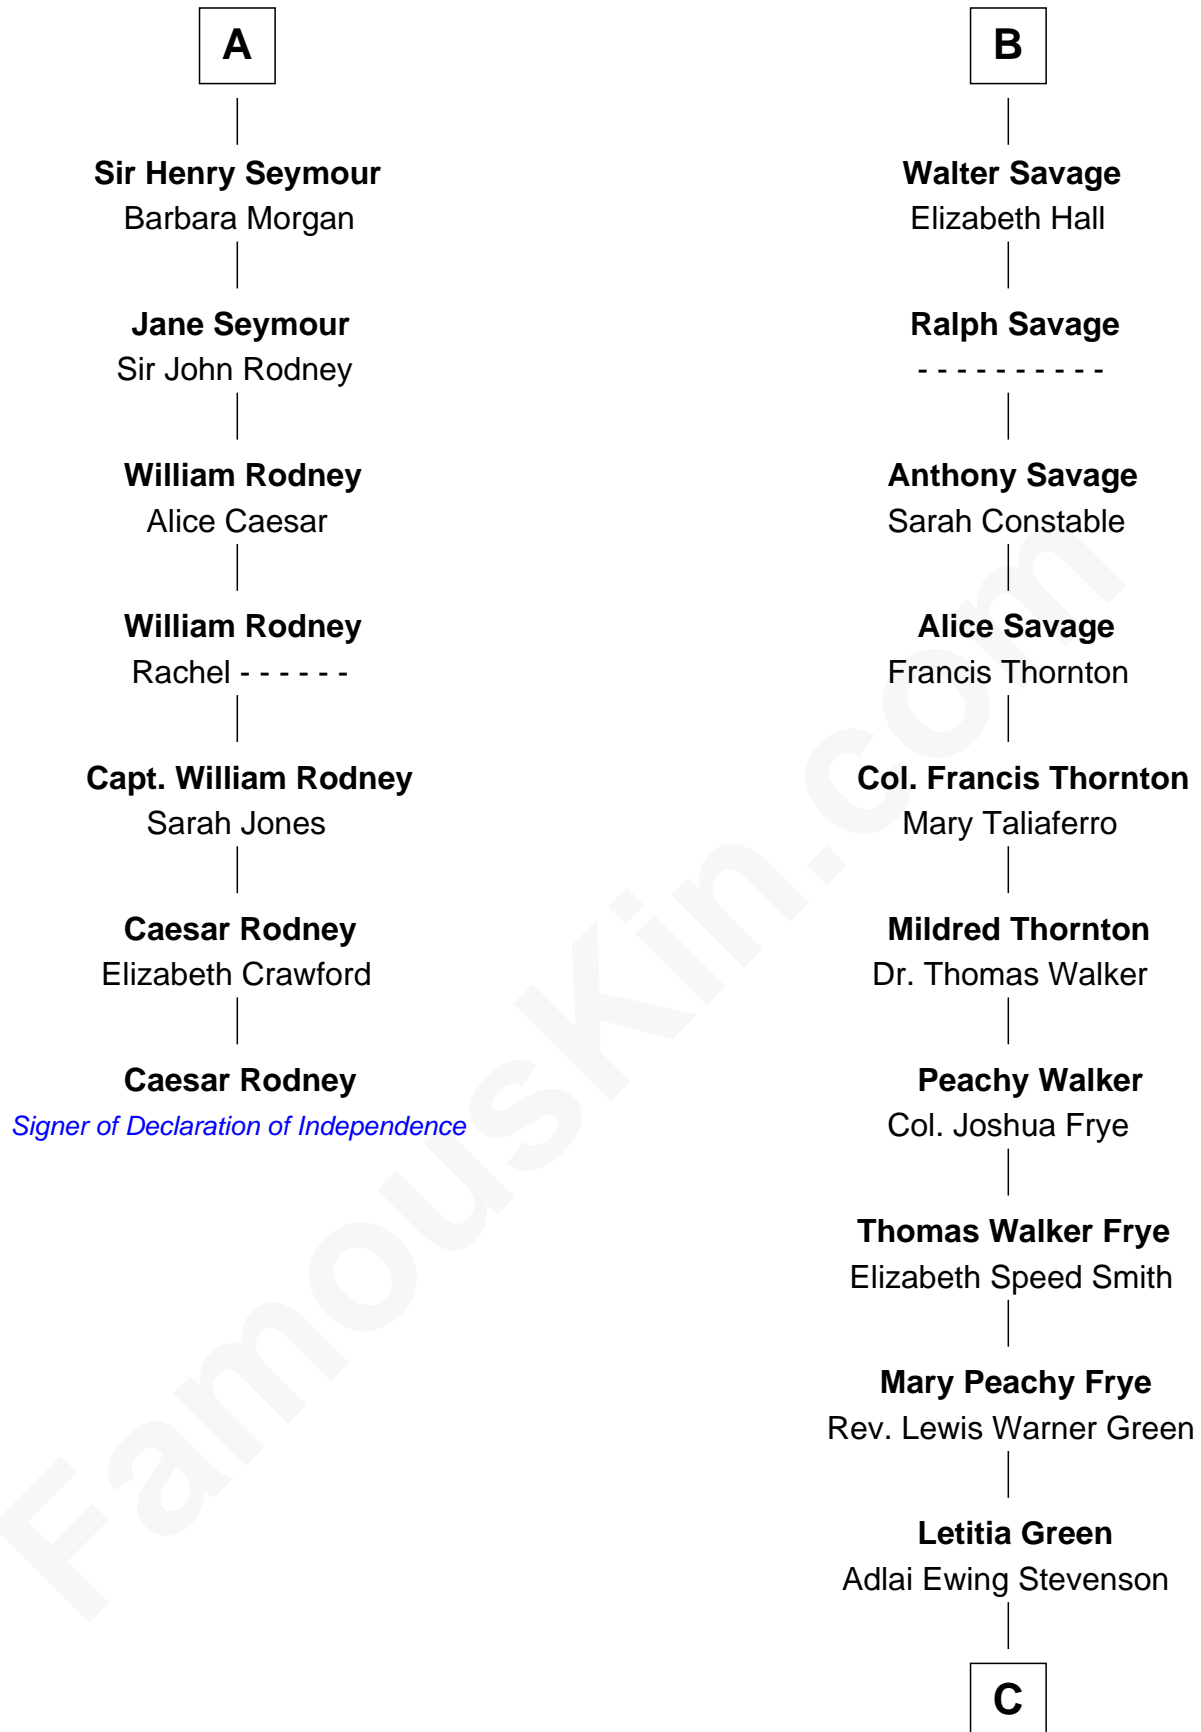

## Relationship Chart of

### Caesar Rodney

*Signer of the Declaration of Independence*

13th cousin 5 times removed of

**Adlai Stevenson II**  
*31st Governor of Illinois*

**C**

**Lewis Green Stevenson**

Helen Louise Davis

**Adlai Stevenson II**