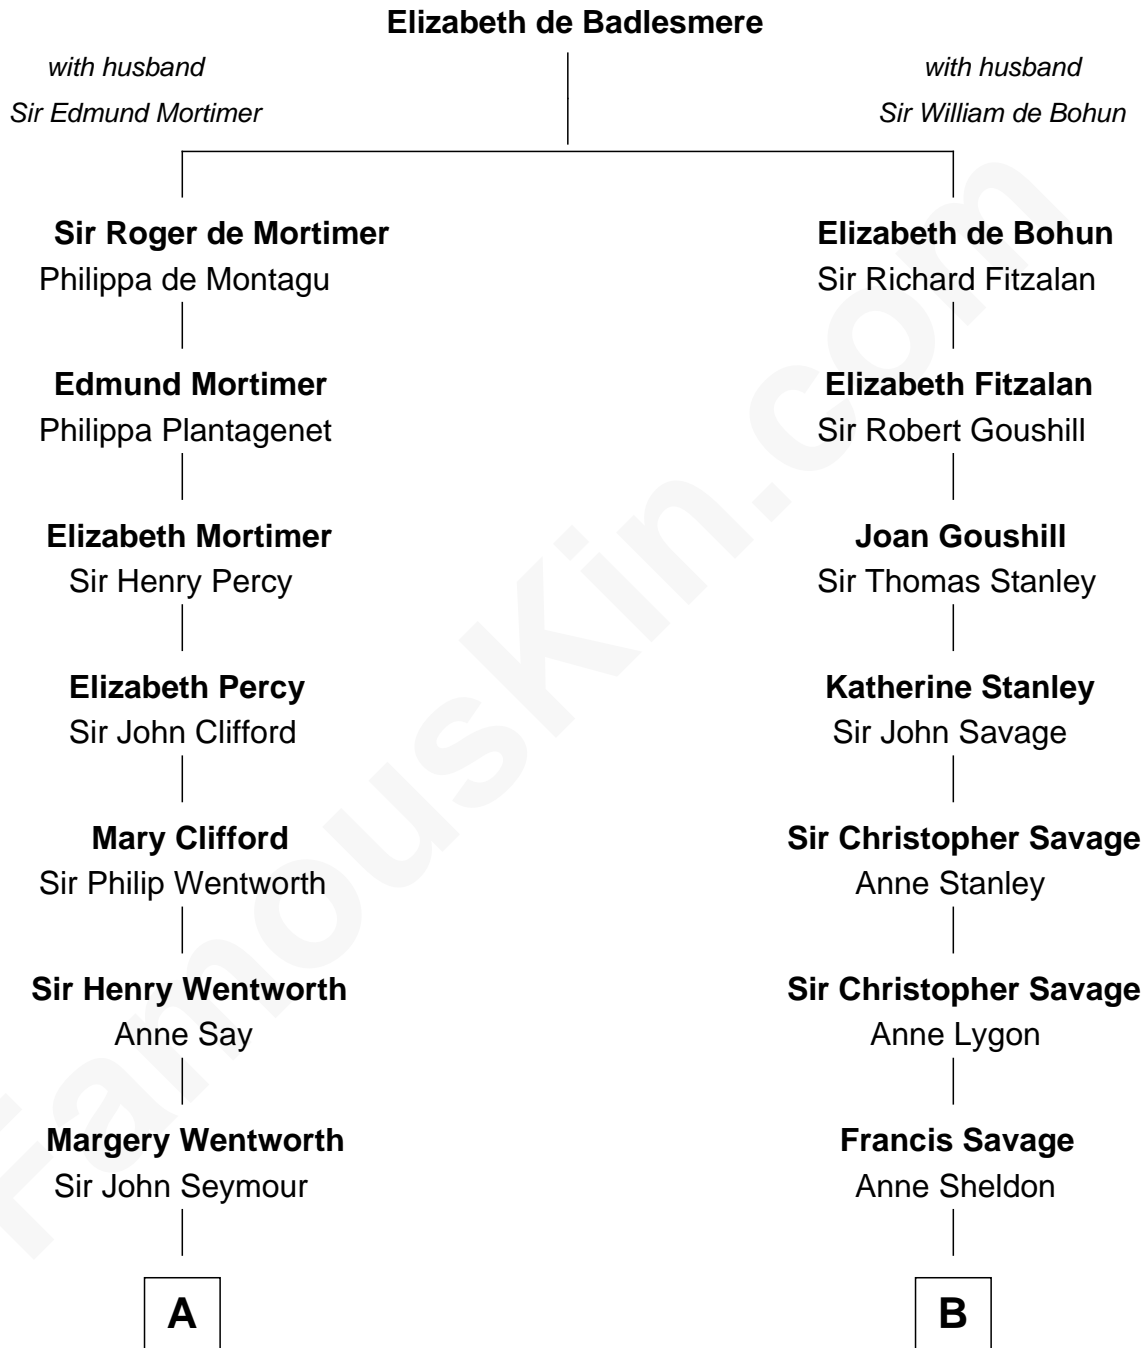

# FamousKin.com

## Relationship Chart of

### Caesar Rodney

*Signer of the Declaration of Independence*

13th cousin 5 times removed of

**Adlai Stevenson II**  
*31st Governor of Illinois*

**C**

**Lewis Green Stevenson**

Helen Louise Davis

**Adlai Stevenson II**