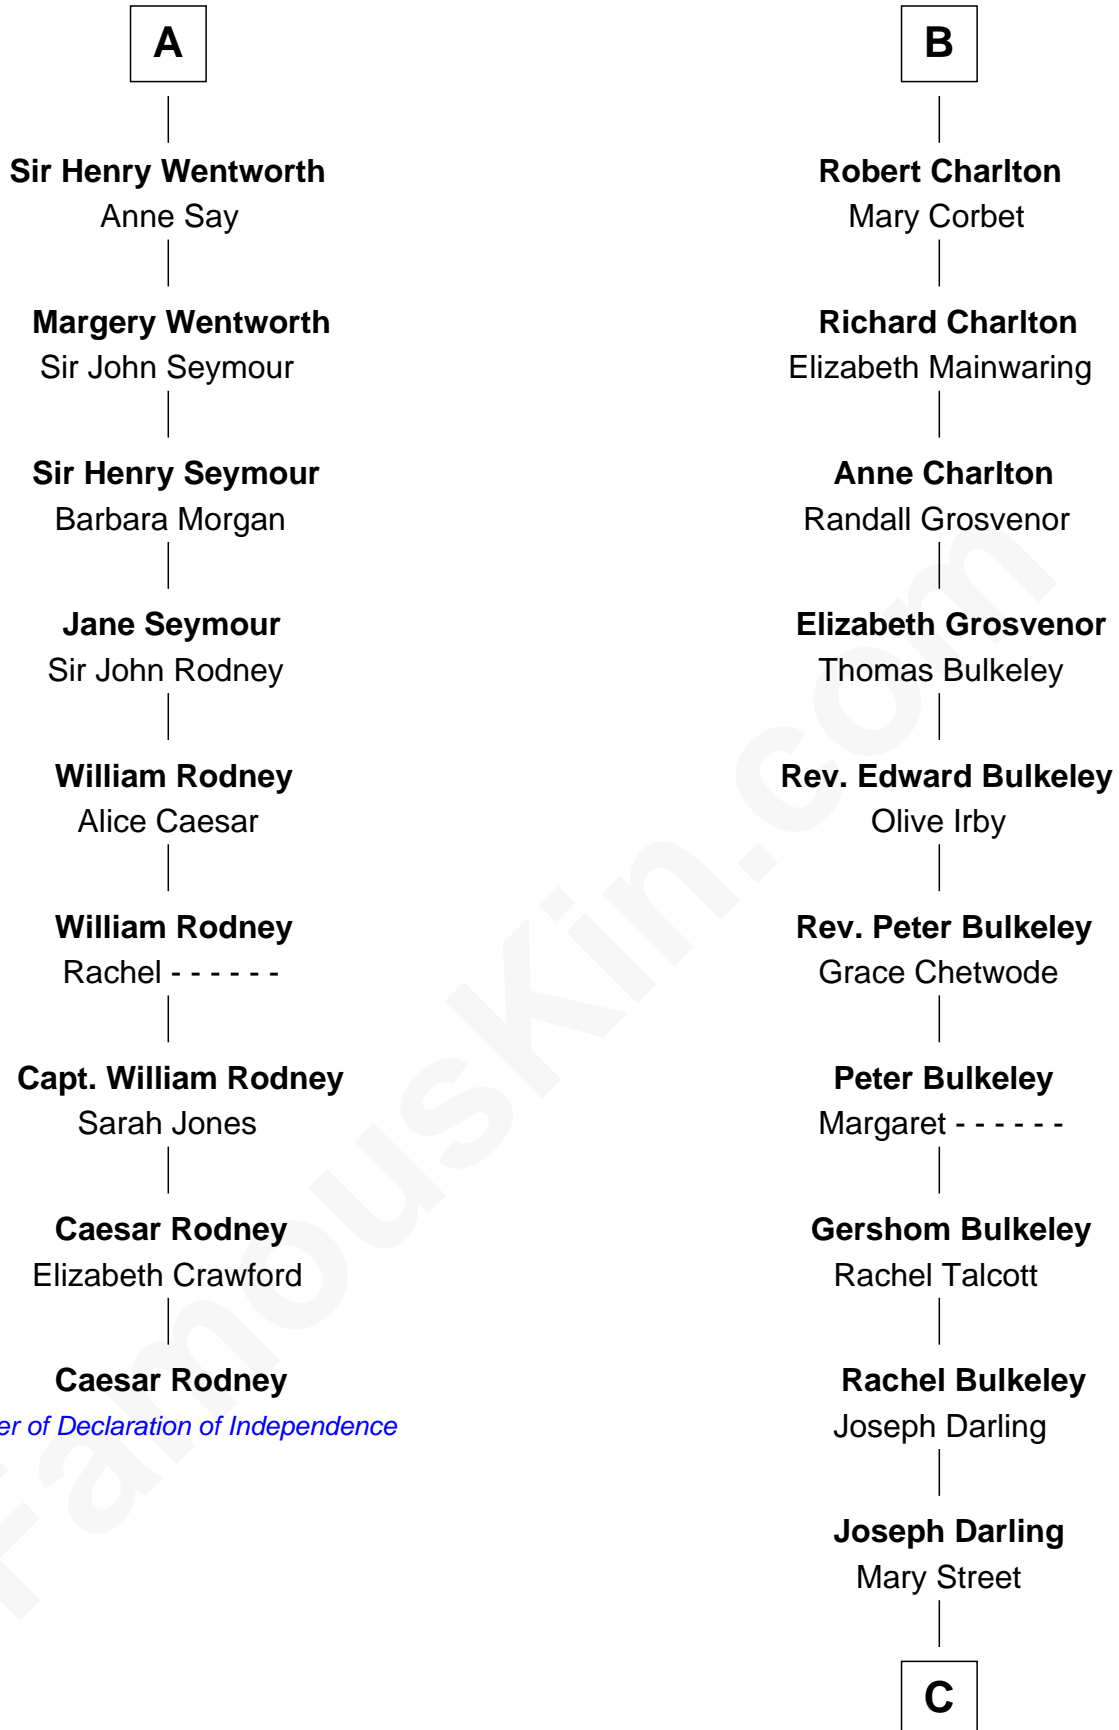

FamousKin.com

Relationship Chart of

Caesar Rodney

Signer of the Declaration of Independence

15th cousin 6 times removed of

Norman Rockwell

American Artist

Alan la Zouche

Ellen de Quincy

C

Rachel Darling

Runa Rockwell

Samuel Darling Rockwell

Orilla Janes Sherman

John William Rockwell

Phebe Boyce Waring