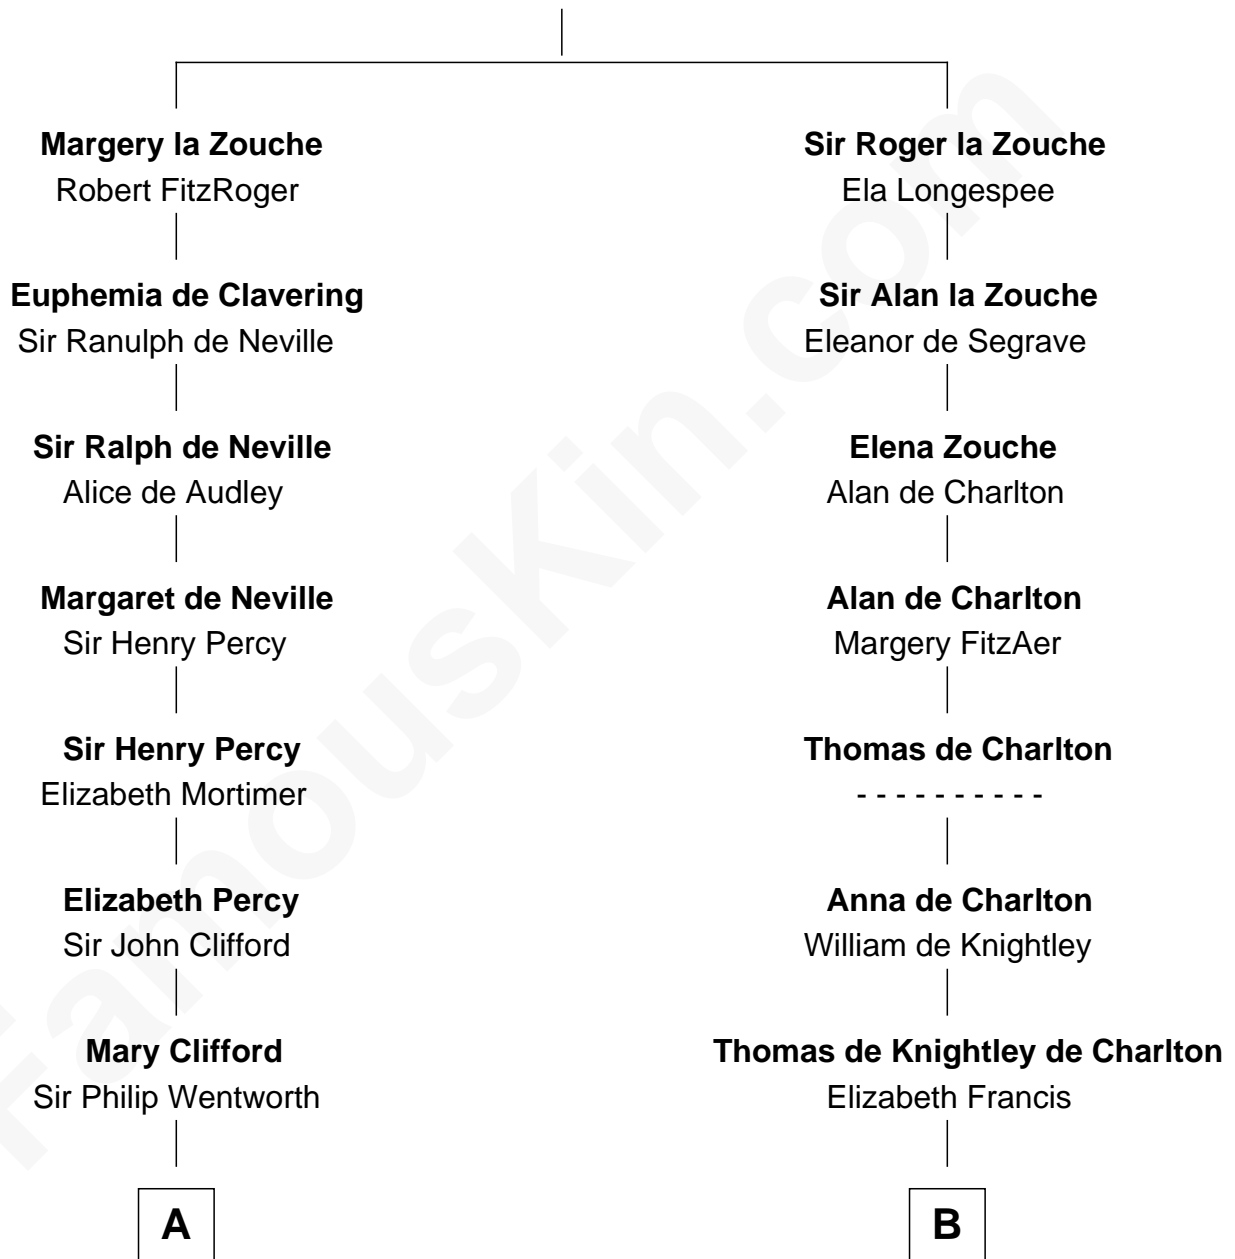

FamousKin.com

Relationship Chart of

Caesar Rodney

Signer of the Declaration of Independence

15th cousin 6 times removed of

Norman Rockwell

American Artist

Alan la Zouche

Ellen de Quincy

C

Rachel Darling

Runa Rockwell

Samuel Darling Rockwell

Orilla Janes Sherman

John William Rockwell

Phebe Boyce Waring