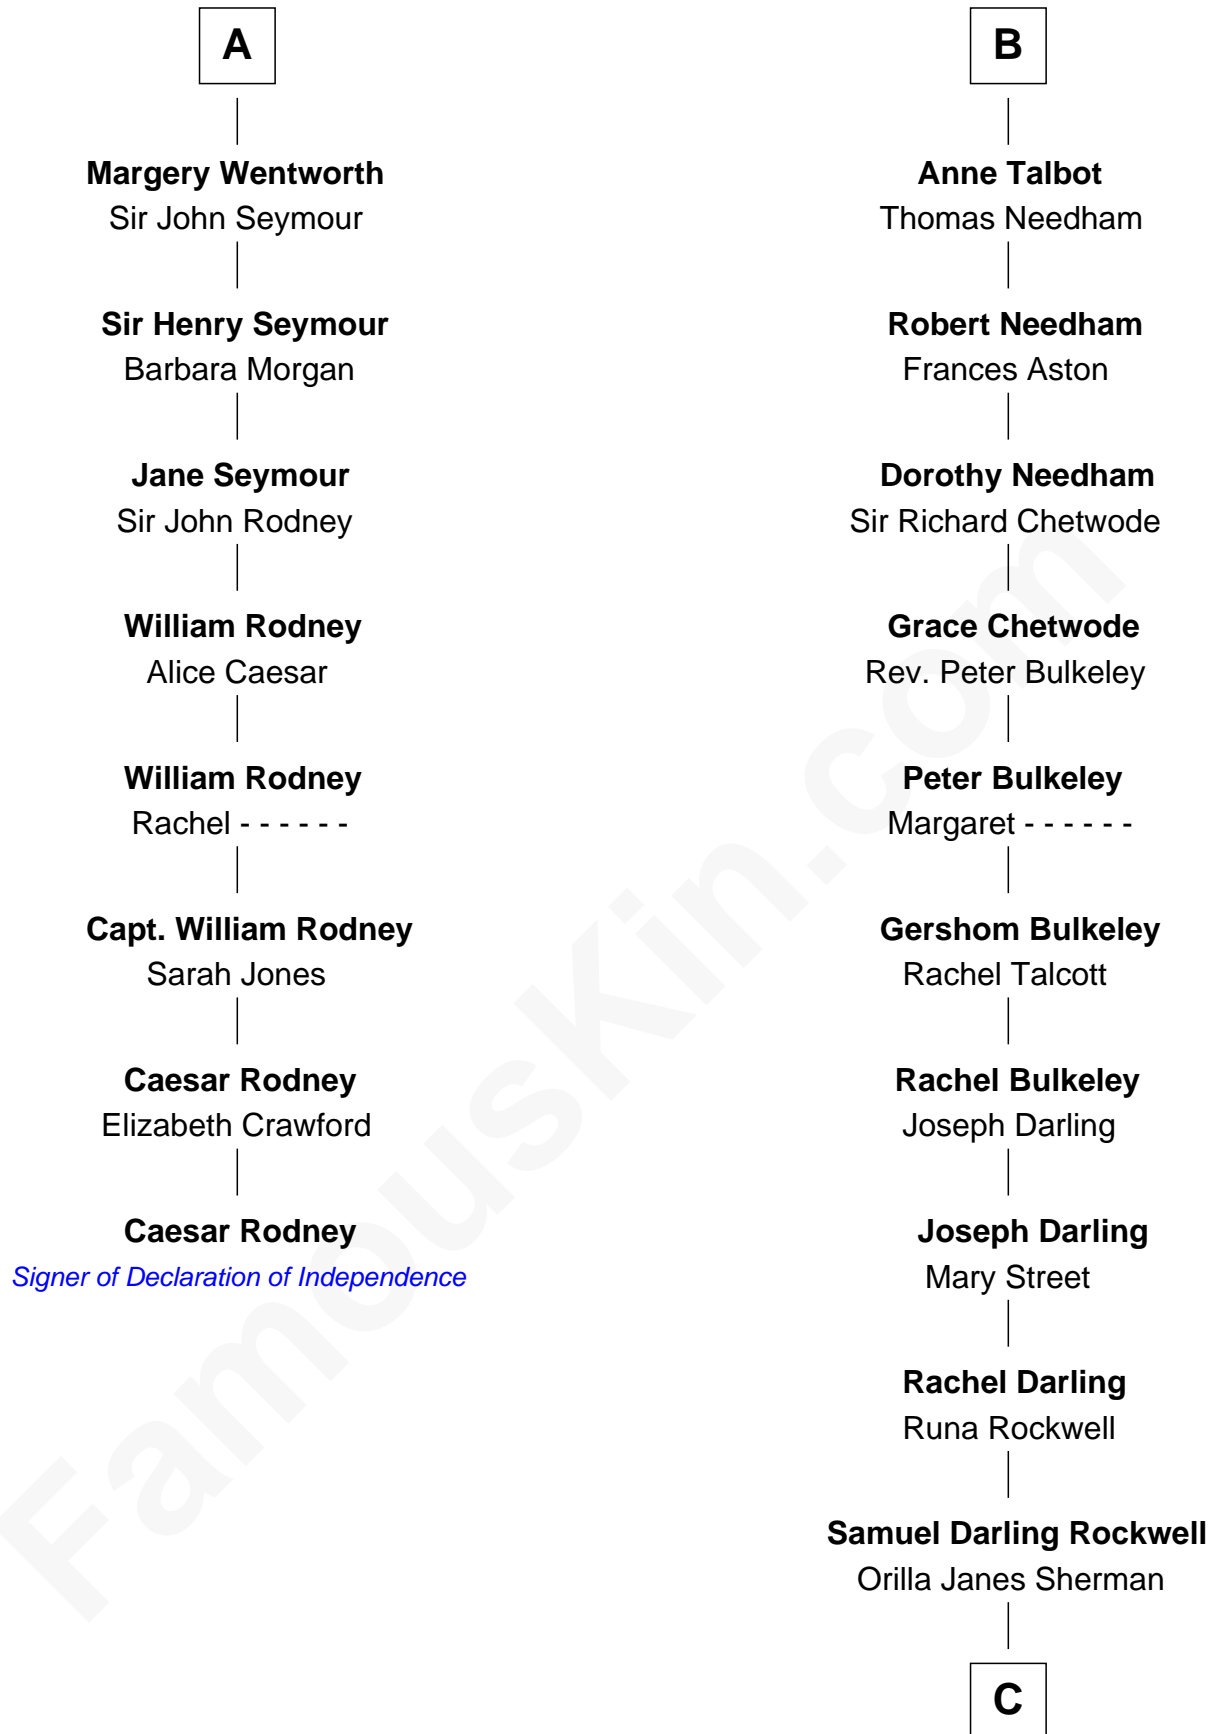

## Relationship Chart of

### Caesar Rodney

*Signer of the Declaration of Independence*

14th cousin 5 times removed of

### Norman Rockwell

*American Artist*

**William de Ros**  
Maude de Vaux

C

John William Rockwell  
Phebe Boyce Waring

Jarvis Waring Rockwell  
Anne Mary Hill

Norman Rockwell  
*American Artist*

FamousKin.com