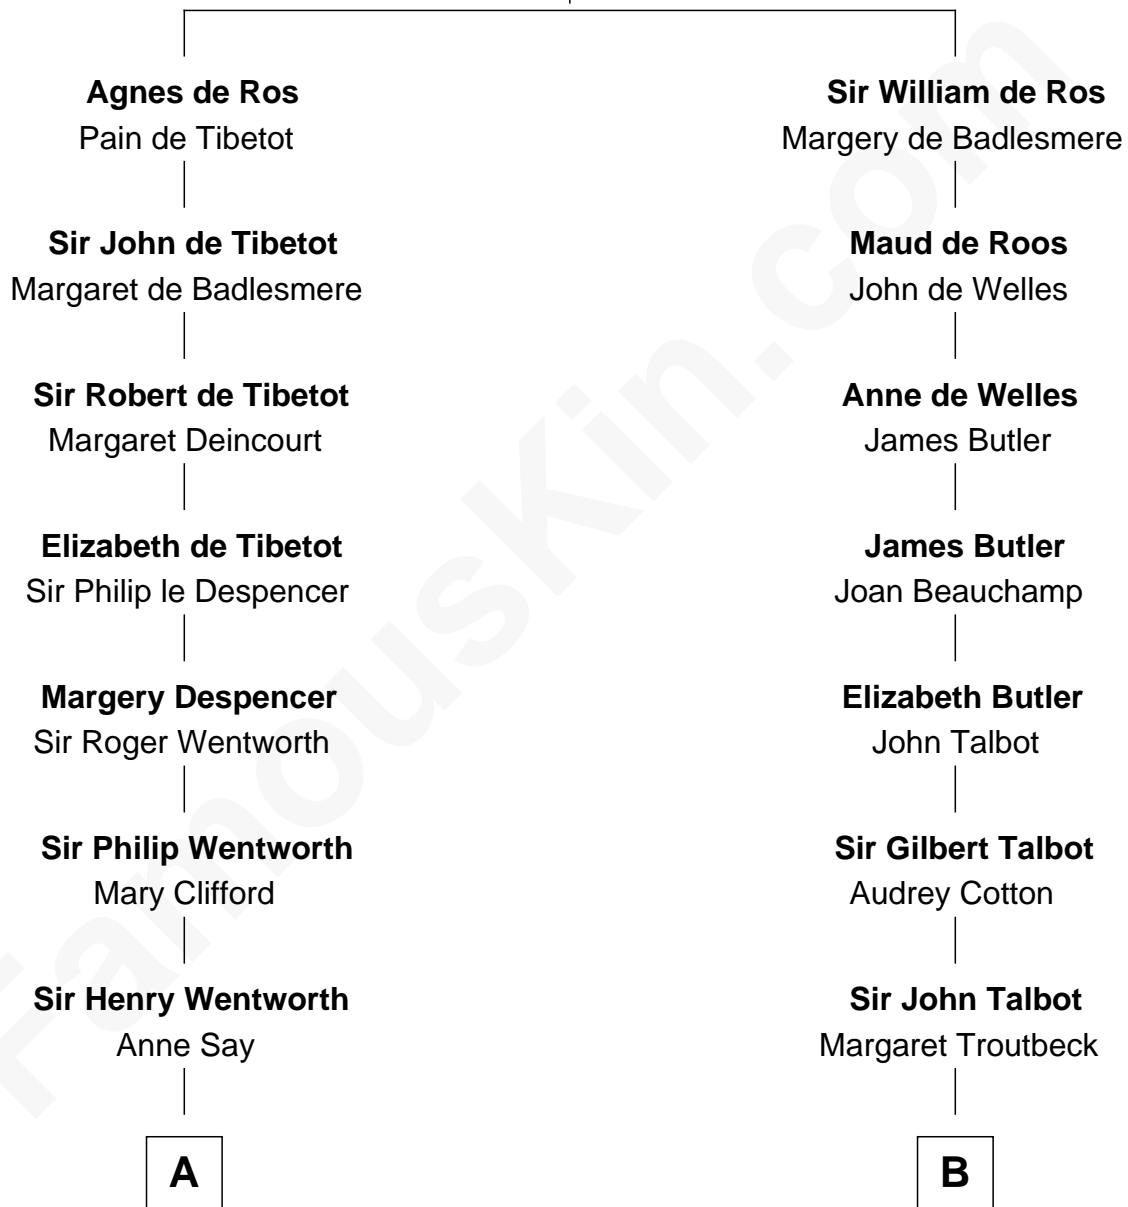

## Relationship Chart of

### Caesar Rodney

*Signer of the Declaration of Independence*

14th cousin 5 times removed of

### Norman Rockwell

*American Artist*

**William de Ros**  
Maude de Vaux

C

John William Rockwell  
Phebe Boyce Waring

Jarvis Waring Rockwell  
Anne Mary Hill

Norman Rockwell  
*American Artist*

FamousKin.com