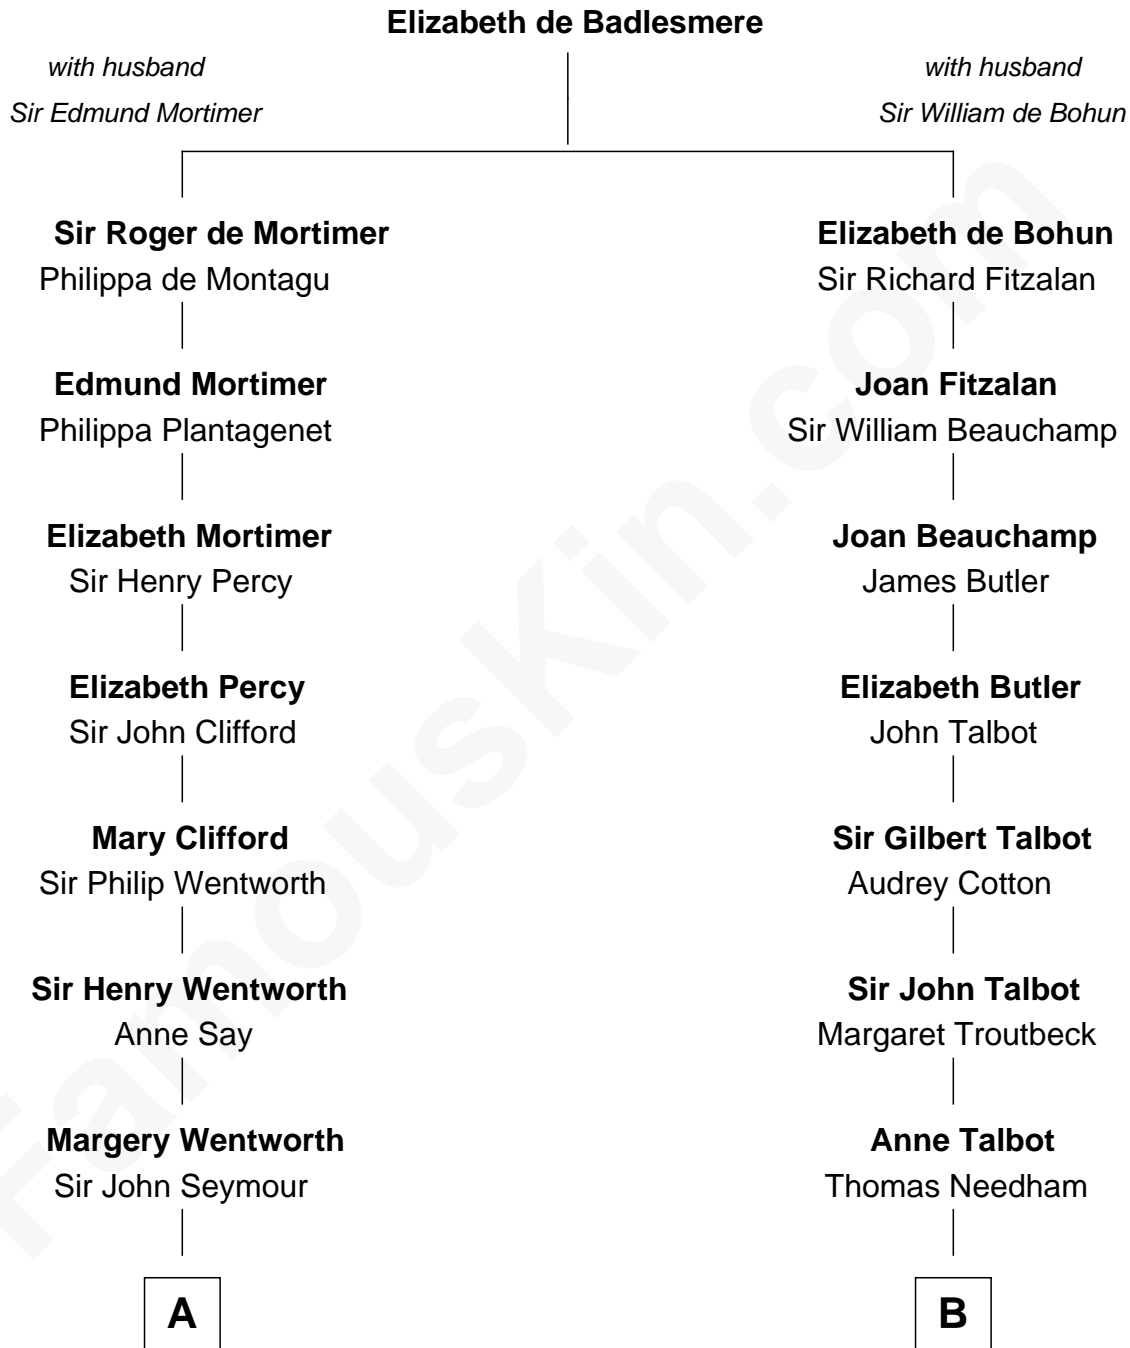

FamousKin.com

Relationship Chart of Caesar Rodney

Signer of the Declaration of Independence

13th cousin 5 times removed of

Norman Rockwell
American Artist

C

—
Jarvis Waring Rockwell

Anne Mary Hill

—
Norman Rockwell

American Artist

FamousKin.com