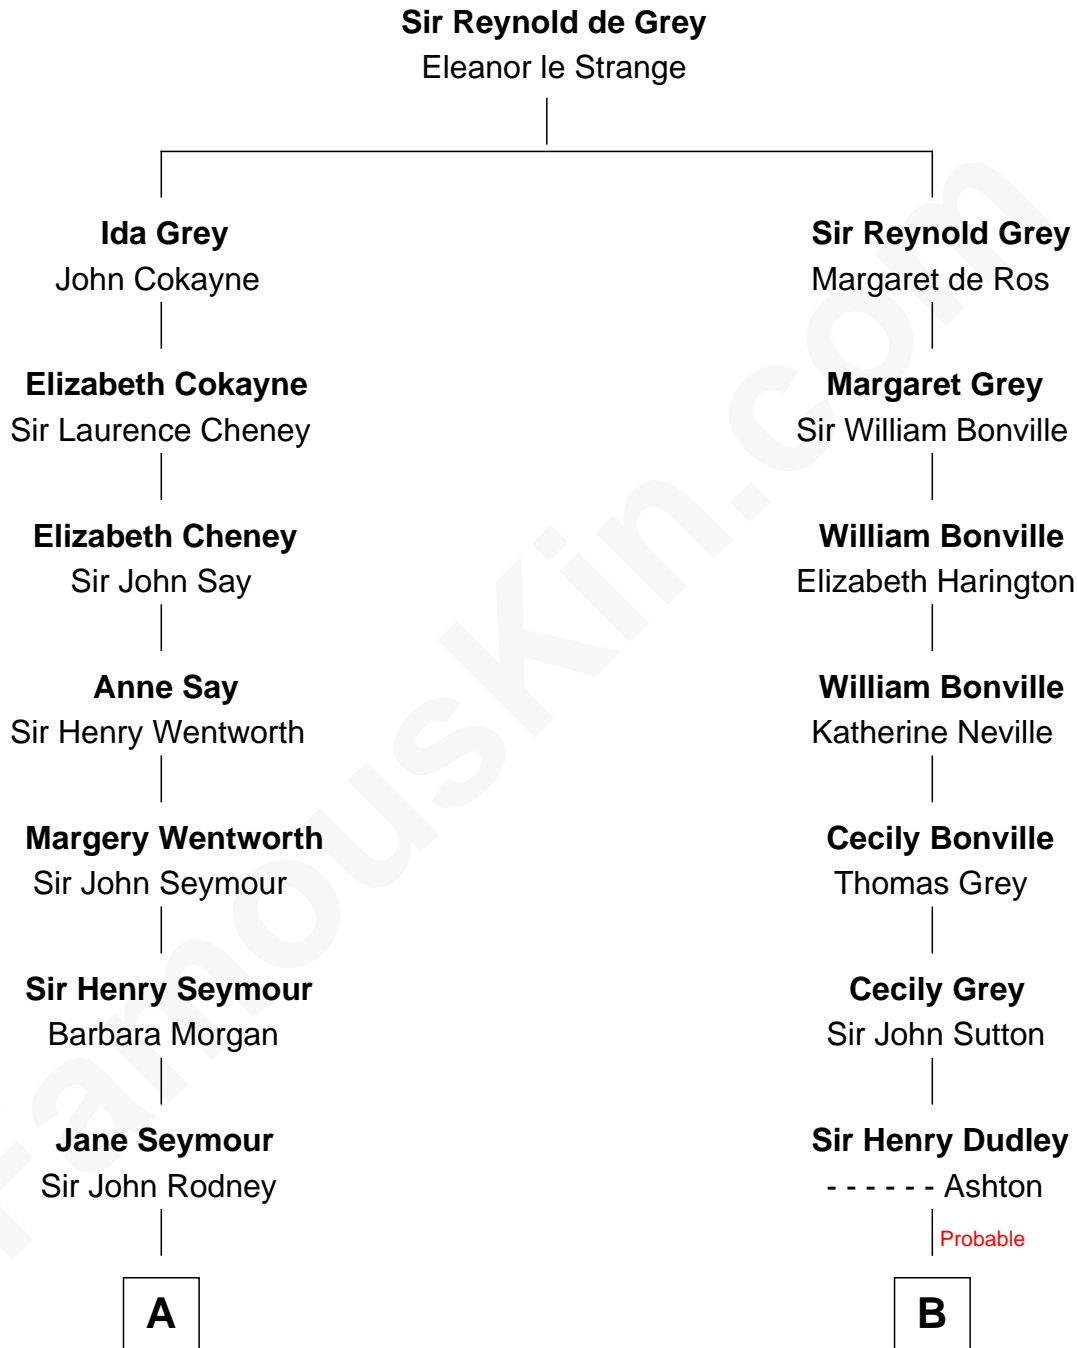

FamousKin.com

Relationship Chart of

Caesar Rodney

Signer of the Declaration of Independence

11th cousin 3 times removed of

Nicholas Gilman

Signer of the U.S. Constitution

A

William Rodney
Alice Caesar

William Rodney
Rachel - - - - -

Capt. William Rodney
Sarah Jones

Caesar Rodney
Elizabeth Crawford

Caesar Rodney
Signer of Declaration of Independence

B

Roger Dudley
Susanna Thorne