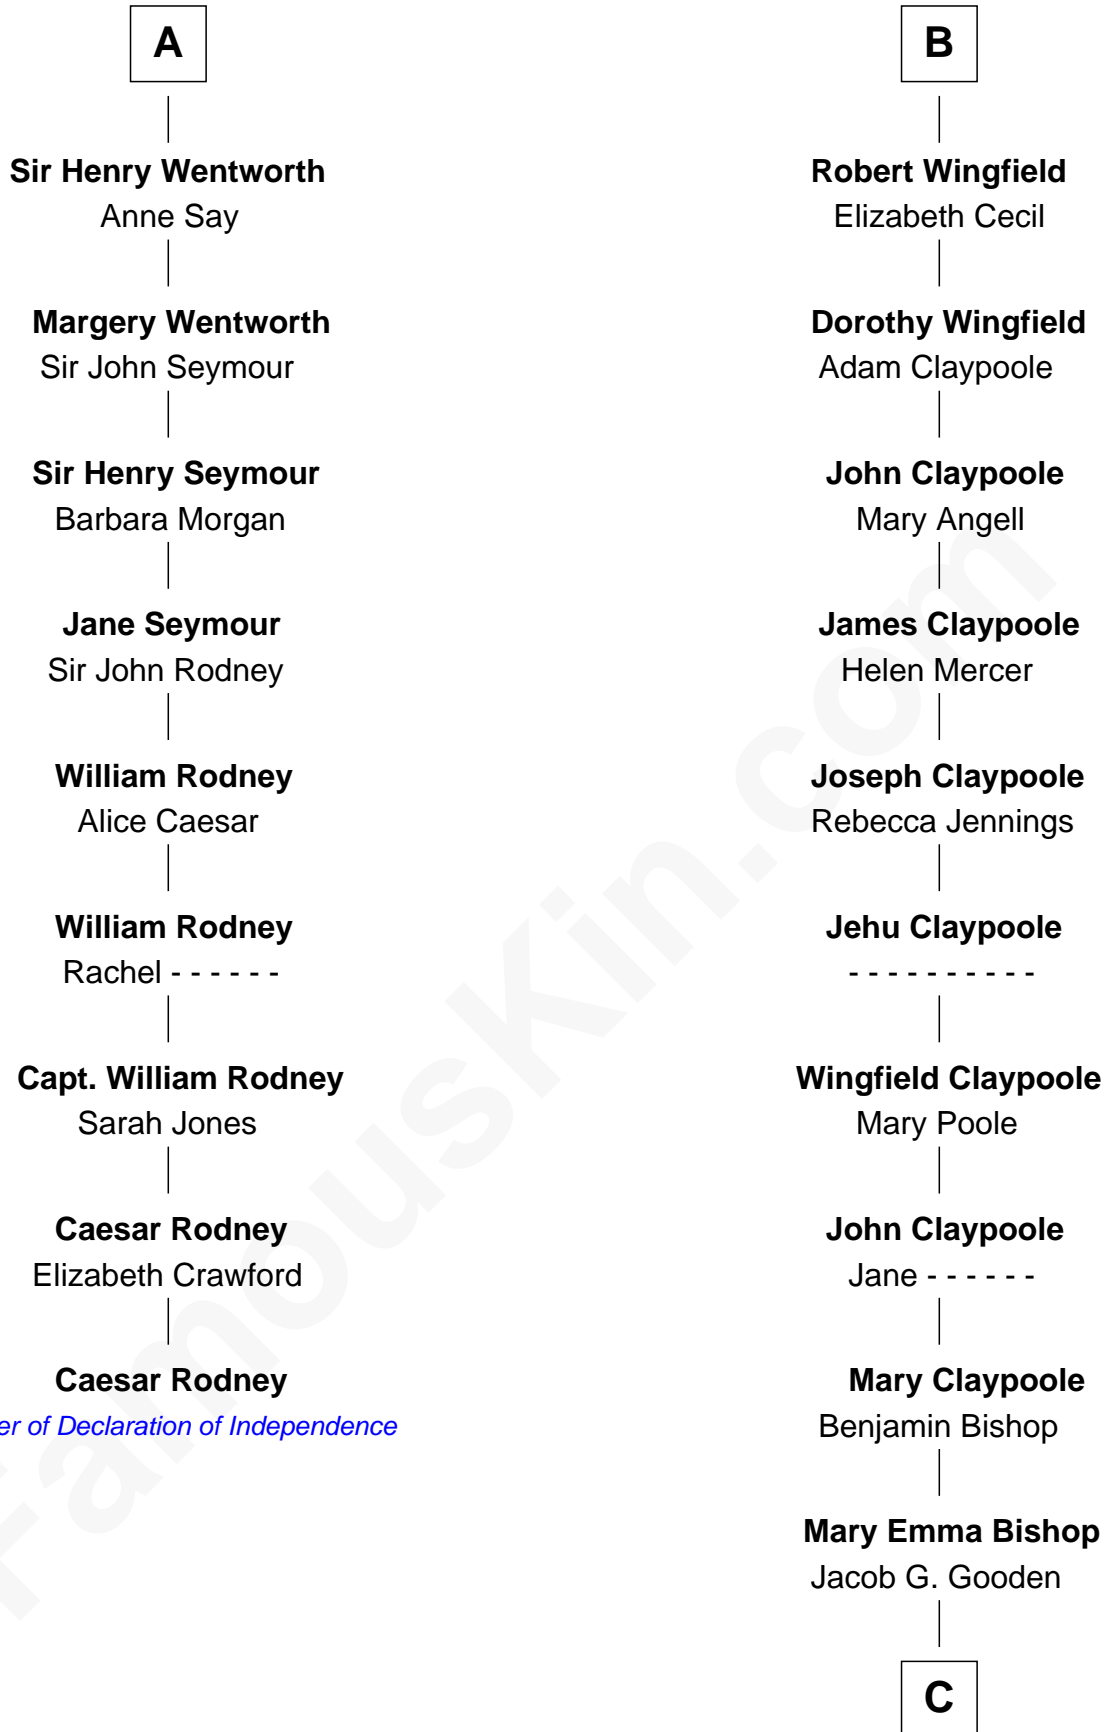

FamousKin.com

Relationship Chart of Caesar Rodney

Signer of the Declaration of Independence

15th cousin 5 times removed of

Valerie Bertinelli
Television Actress

C

Ida P. Gooden
Joseph D. Carvin

Lester Vodges Carvin
Elizabeth - - - - -