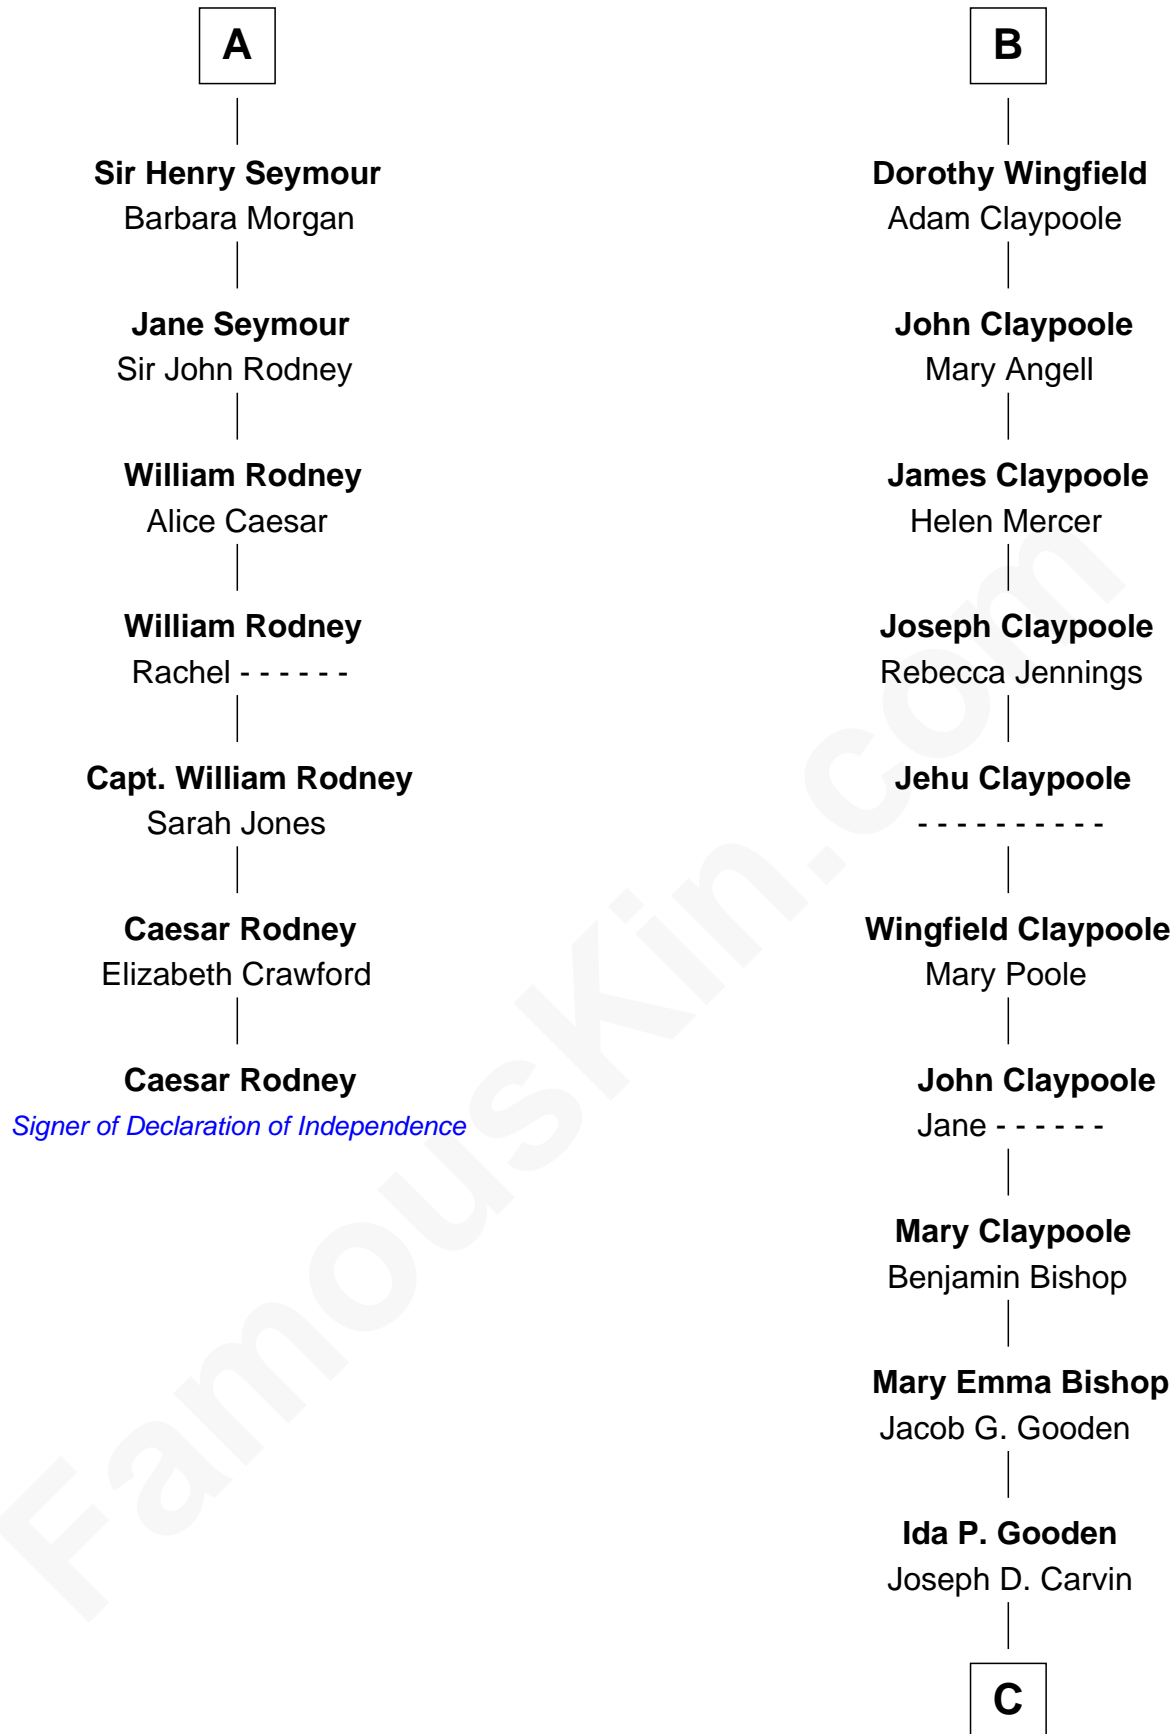

FamousKin.com

Relationship Chart of

Caesar Rodney

Signer of the Declaration of Independence

13th cousin 6 times removed of

Valerie Bertinelli

Television Actress

Henry Plantagenet

Eleanor Plantagenet

Richard Fitzalan

Sir Richard Fitzalan

Elizabeth de Bohun

Elizabeth Fitzalan

Sir Robert Goushill

Elizabeth Goushill

Sir Robert Wingfield

Sir Henry Wingfield

Elizabeth Rookes

Robert Wingfield

Margery Quarles

Robert Wingfield

Elizabeth Cecil

B

C