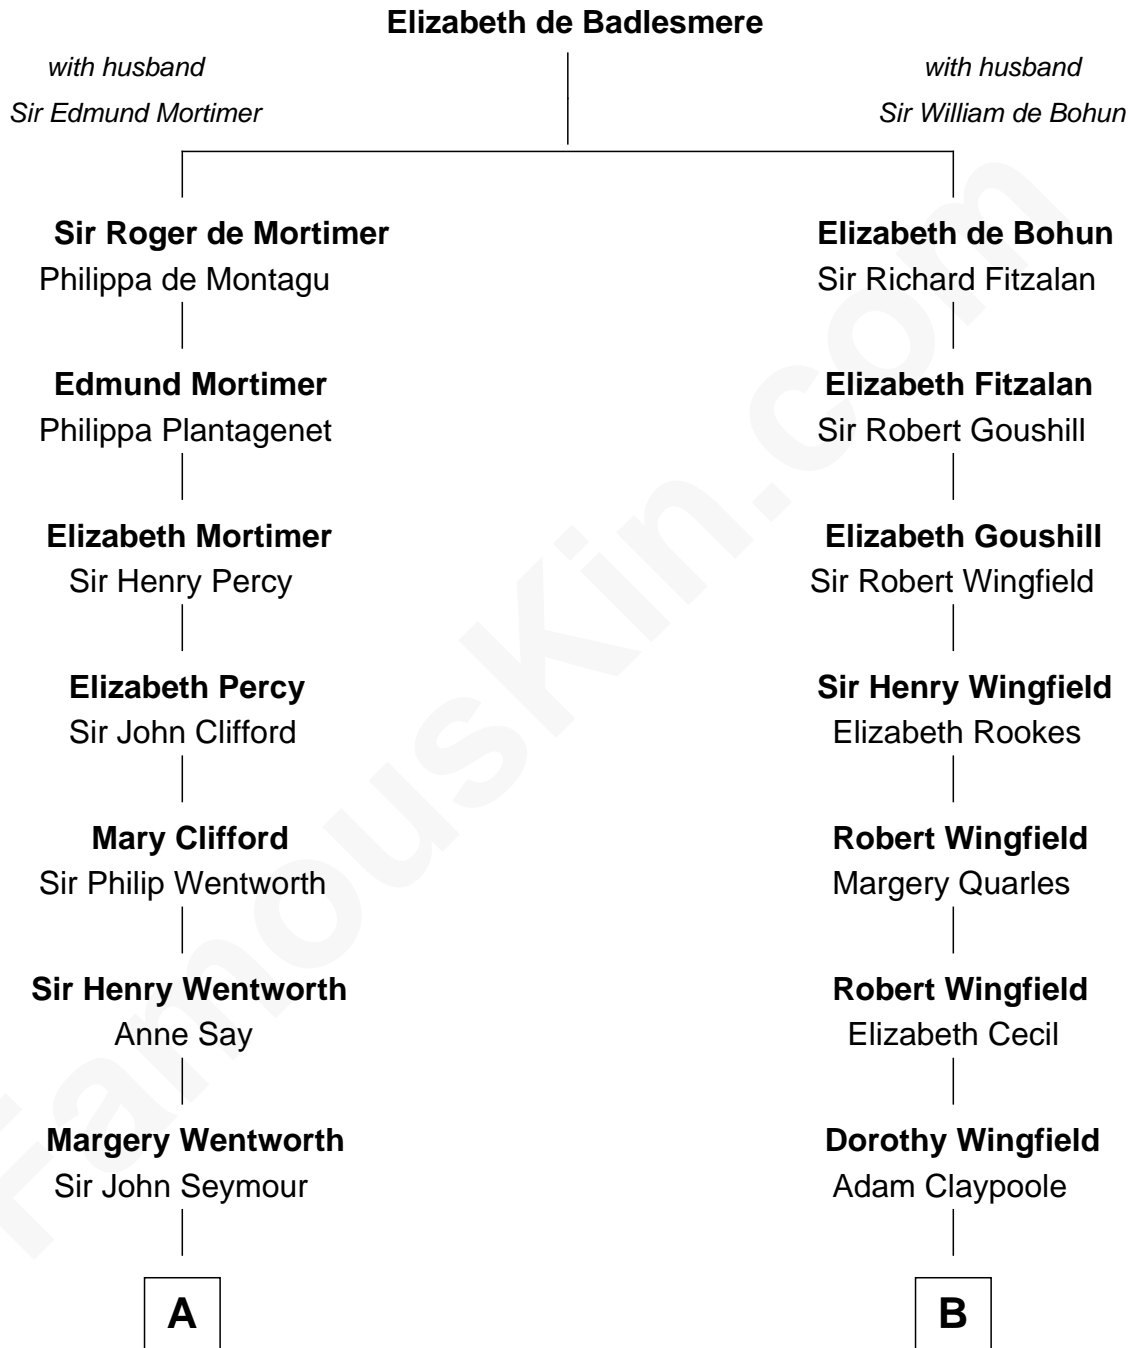

FamousKin.com

Relationship Chart of

Caesar Rodney

Signer of the Declaration of Independence

13th cousin 5 times removed of

Valerie Bertinelli
Television Actress

C

Nancy L. Carvin
Andrew Francis Bertinelli