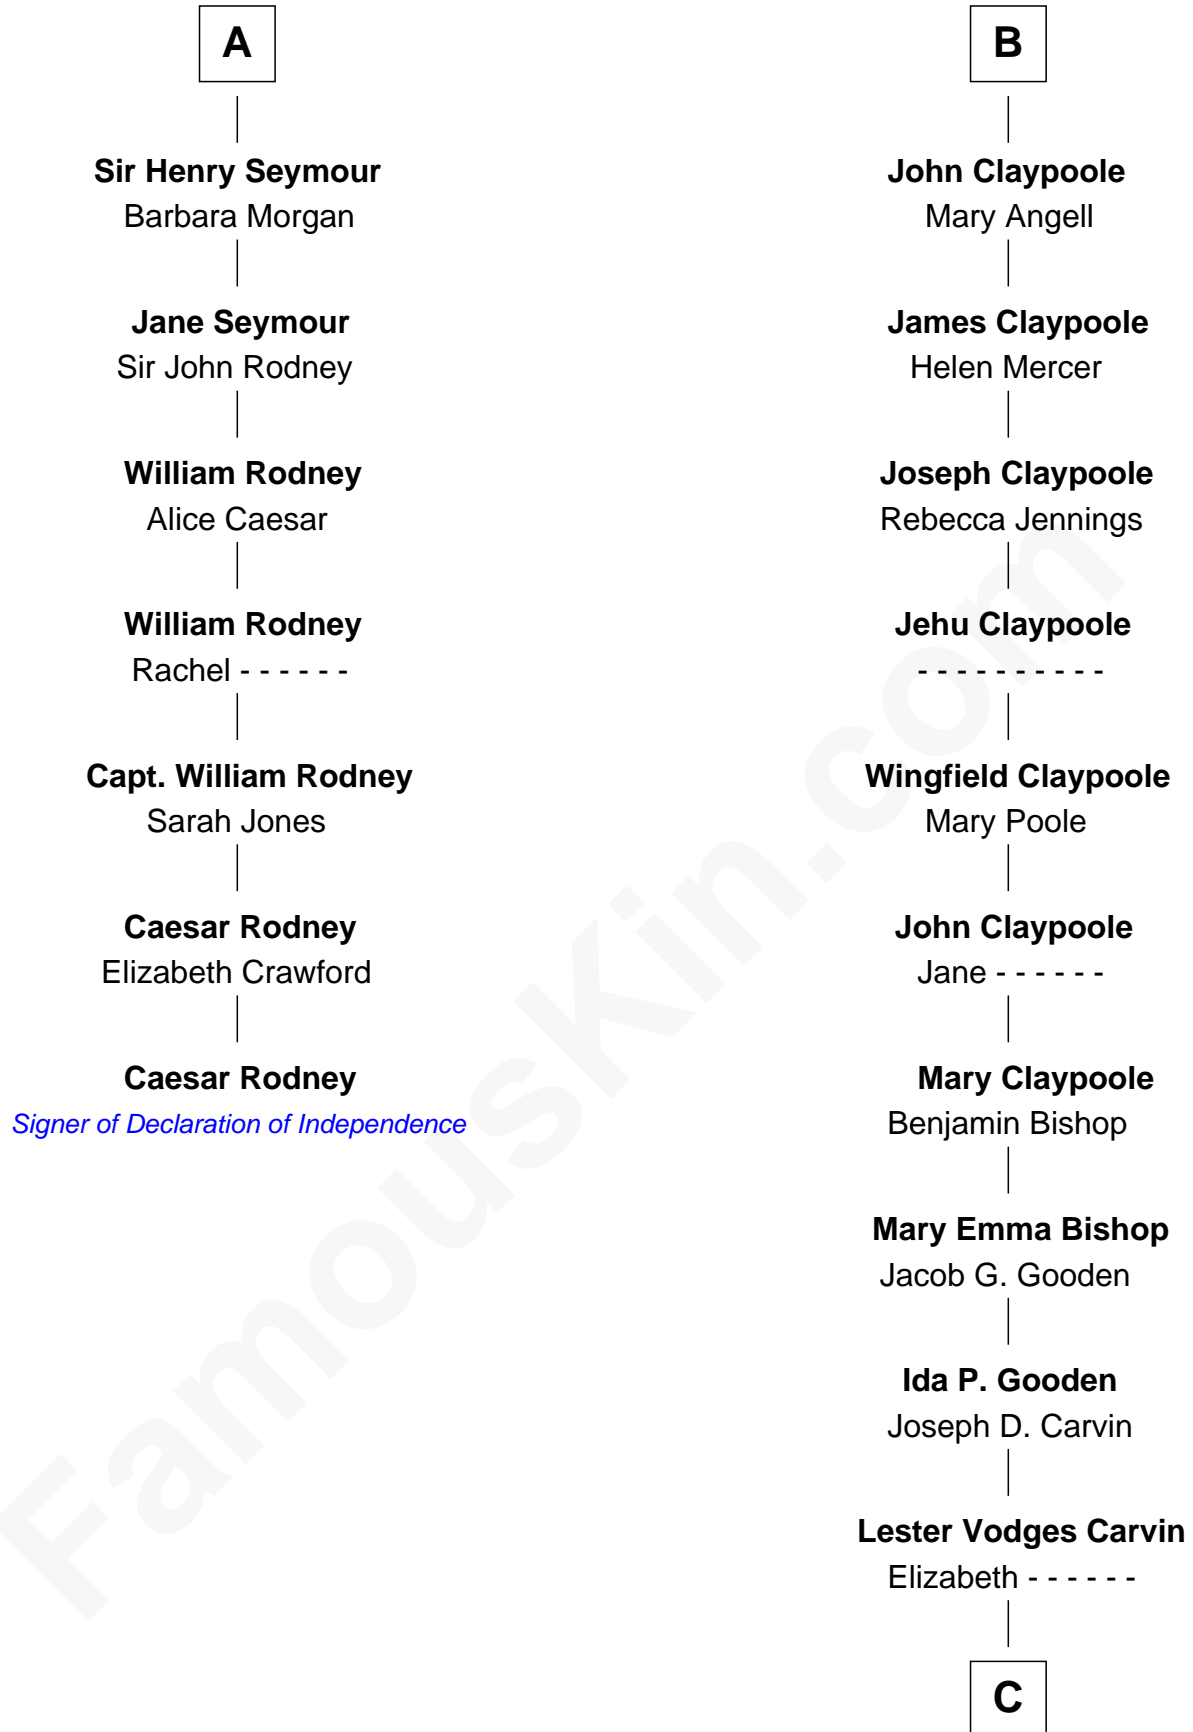

FamousKin.com

Relationship Chart of

Caesar Rodney

Signer of the Declaration of Independence

13th cousin 5 times removed of

Valerie Bertinelli
Television Actress

C

Nancy L. Carvin
Andrew Francis Bertinelli