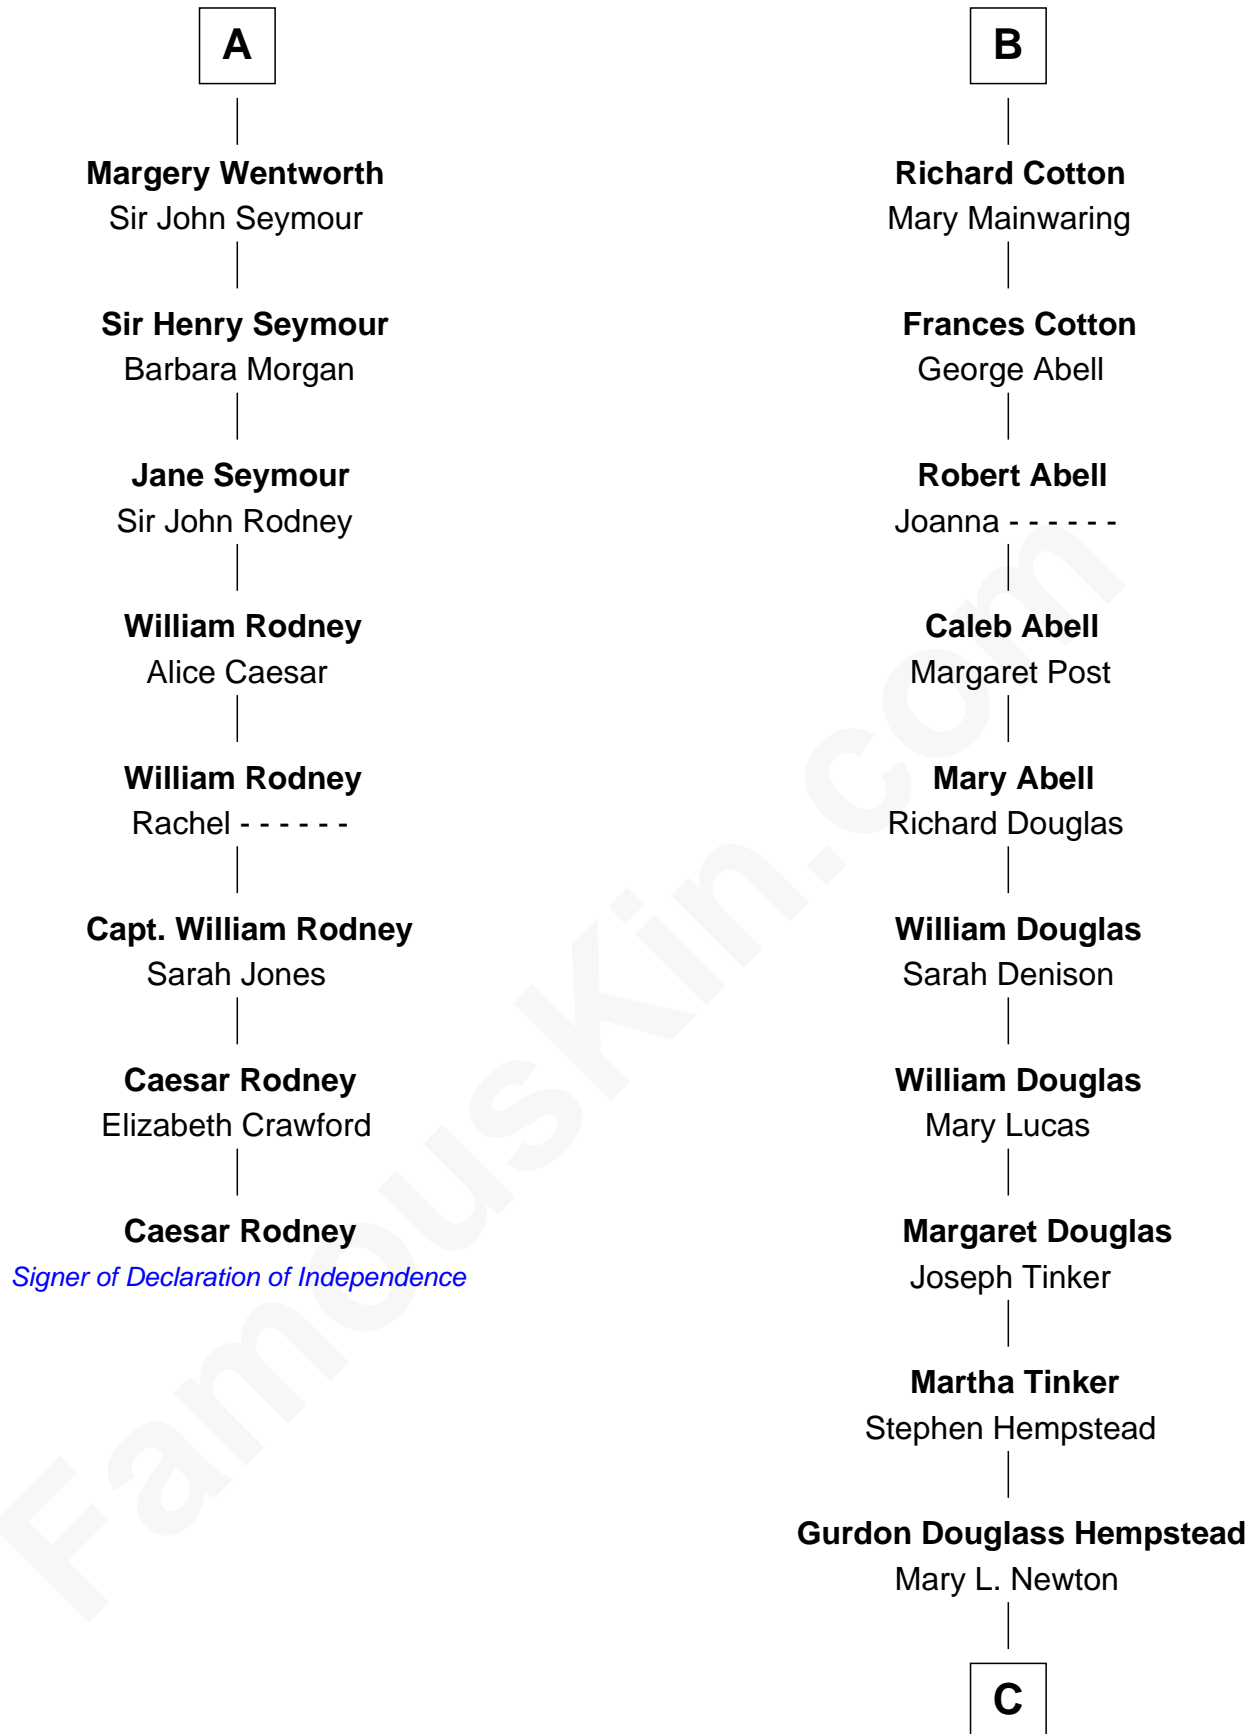

FamousKin.com

Relationship Chart of

Caesar Rodney

Signer of the Declaration of Independence

14th cousin 7 times removed of

Richard Gere

Movie Actor

C