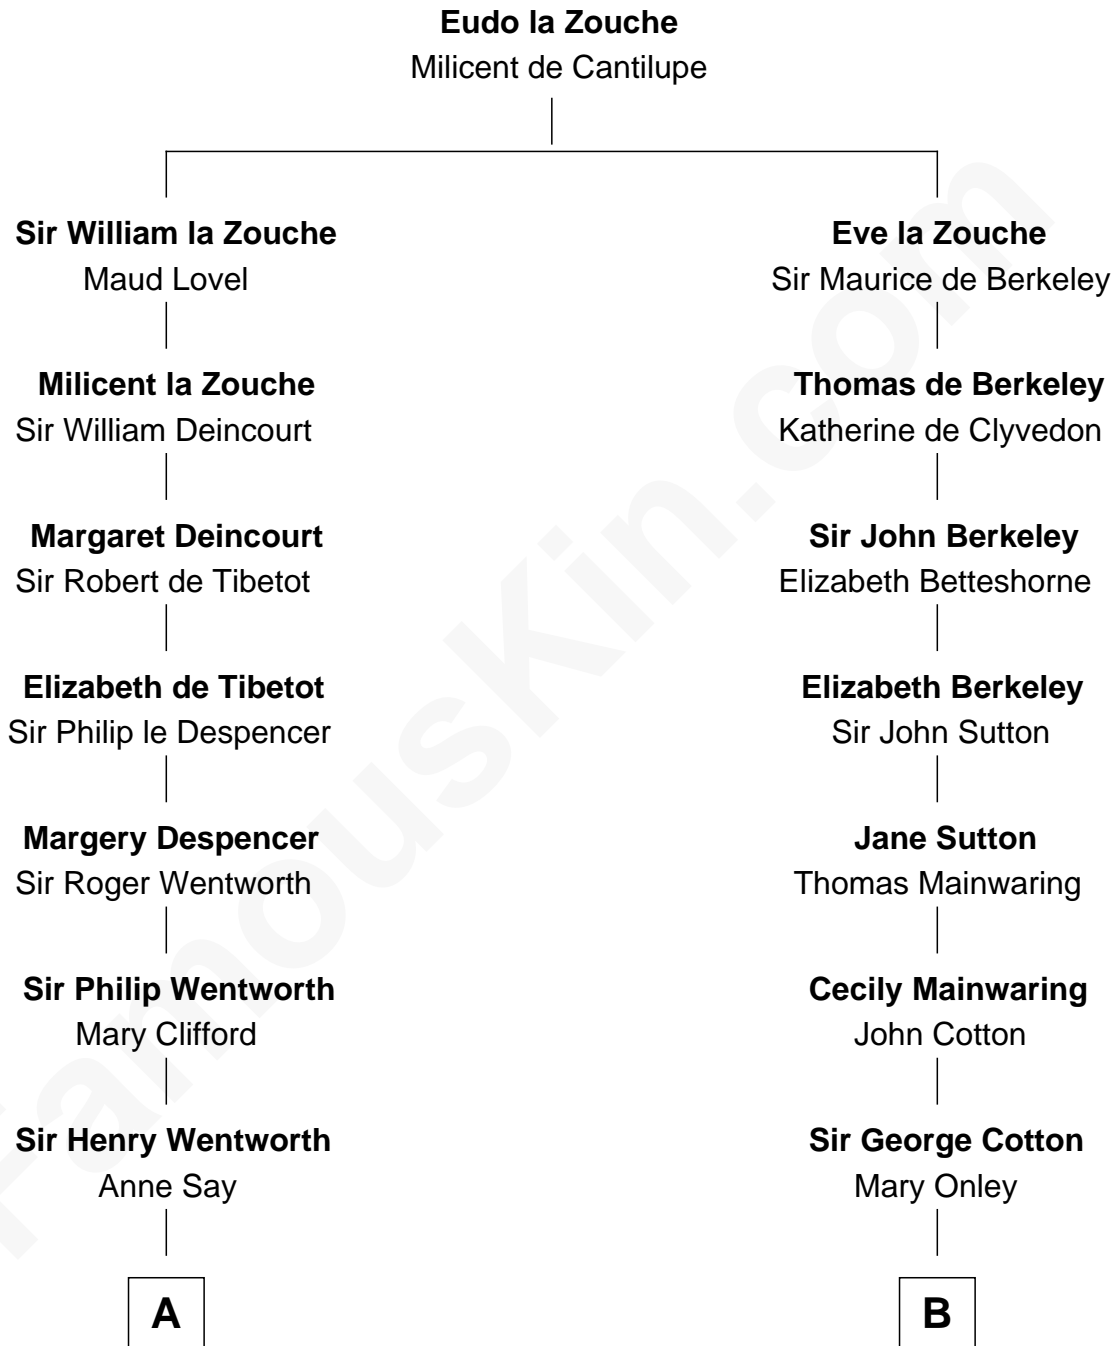

FamousKin.com

Relationship Chart of

Caesar Rodney

Signer of the Declaration of Independence

14th cousin 7 times removed of

Richard Gere

Movie Actor

C

Julia Anne Hempstead
Elisha Thomas Tiffany

Nelson Leroy Tiffany
Evaline Harriet Williams

William Stanton Tiffany
Anna Rebecca Stevens

Doris Anna Tiffany
Homer George Gere

Richard Gere
Movie Actor