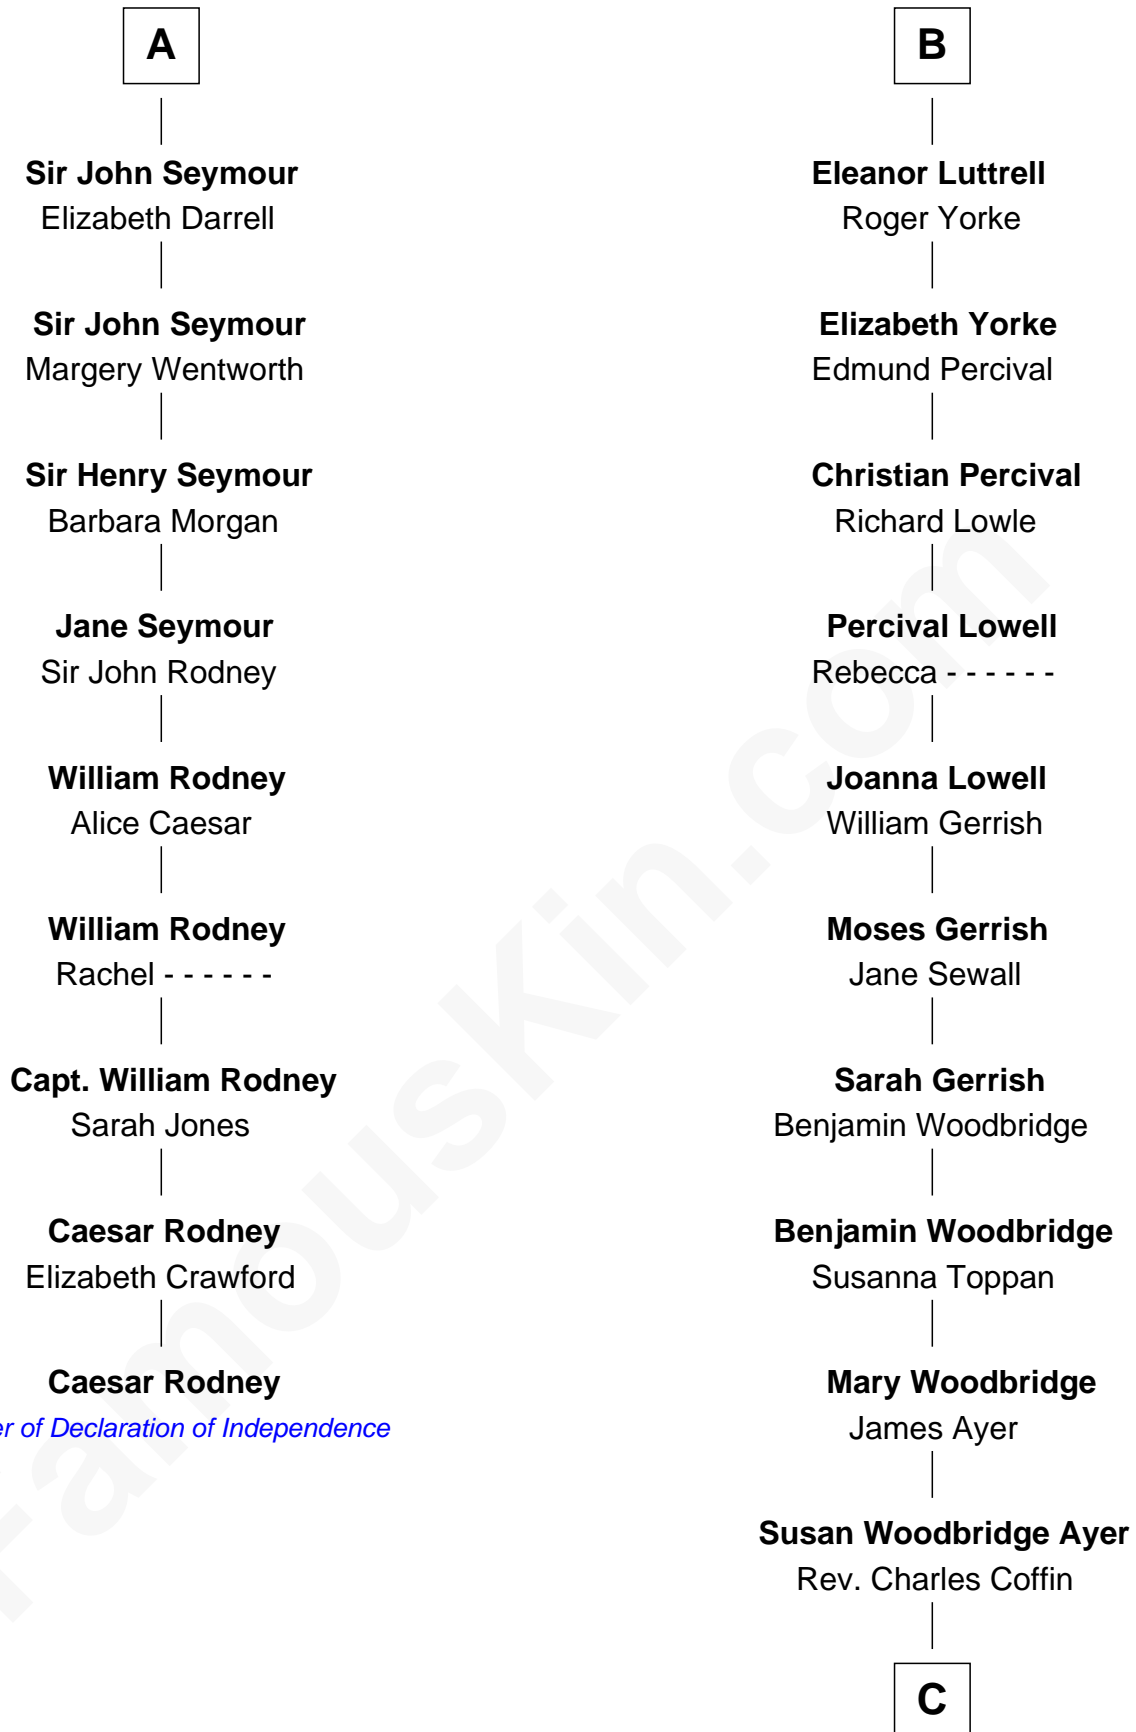

## Relationship Chart of

### Caesar Rodney

*Signer of the Declaration of Independence*

15th cousin 5 times removed of

### Tennessee Williams

*Author of A Streetcar Named Desire*

**Sir Hugh de Courtenay**

Eleanor le Despencer

**C**

—  
**Cornelius Worcester Coffin**

Nancy McCorkle

—  
**Isabelle Coffin**

Thomas Lanier Williams

—  
**Cornelius Coffin Williams**

Edwina Dakin

—  
**Tennessee Williams**

*Author of A Streetcar Named Desire*