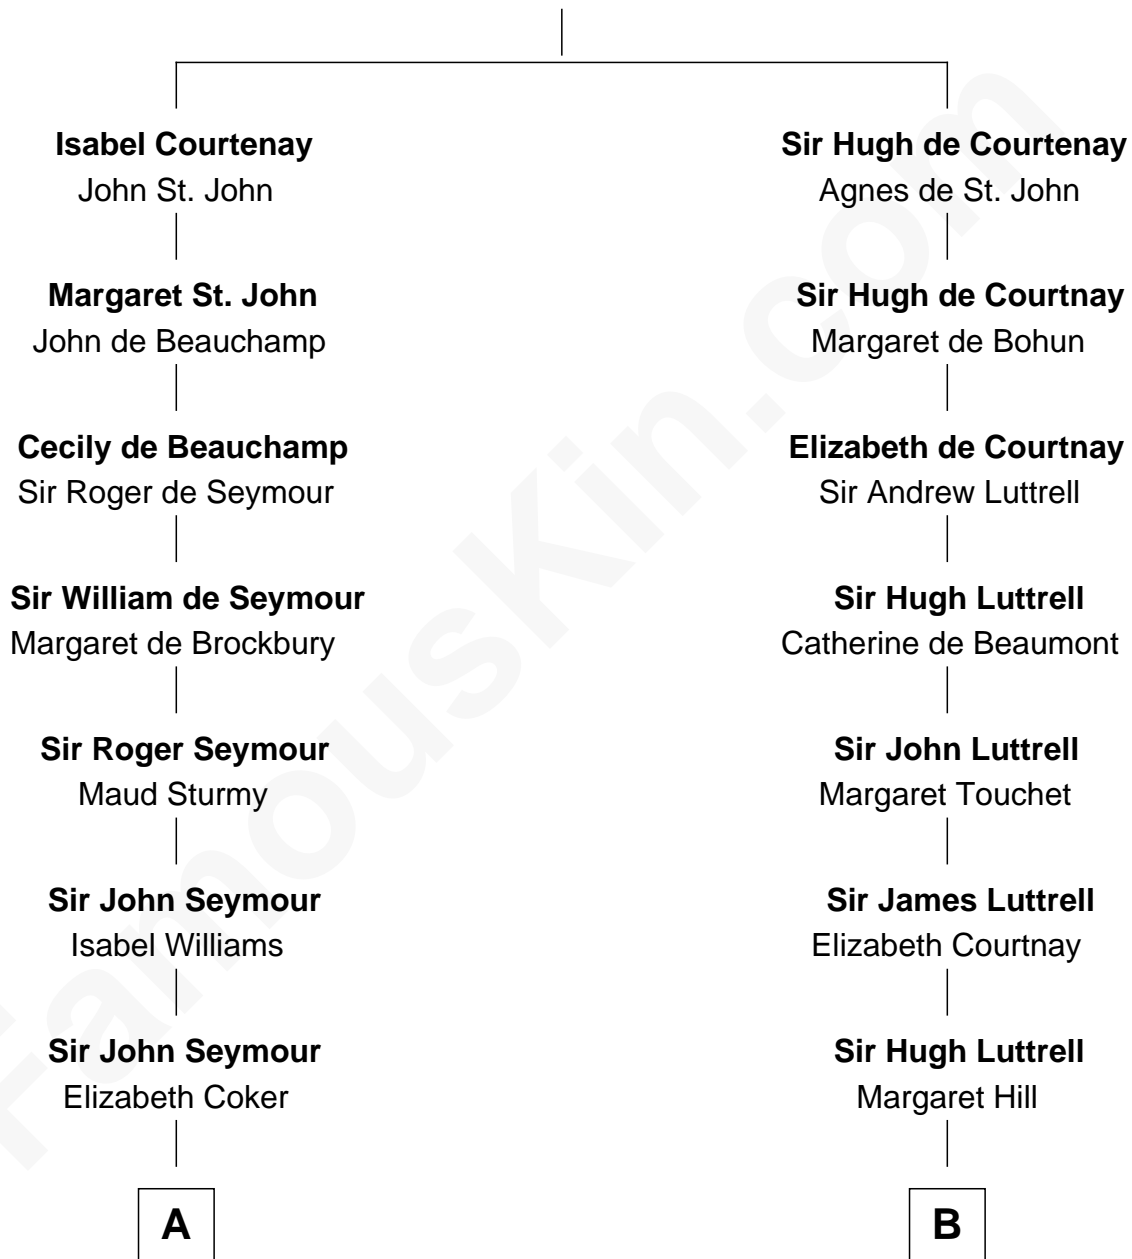

## Relationship Chart of

### Caesar Rodney

*Signer of the Declaration of Independence*

15th cousin 5 times removed of

### Tennessee Williams

*Author of A Streetcar Named Desire*

**Sir Hugh de Courtenay**

Eleanor le Despencer

**C**

—  
**Cornelius Worcester Coffin**

Nancy McCorkle

—  
**Isabelle Coffin**