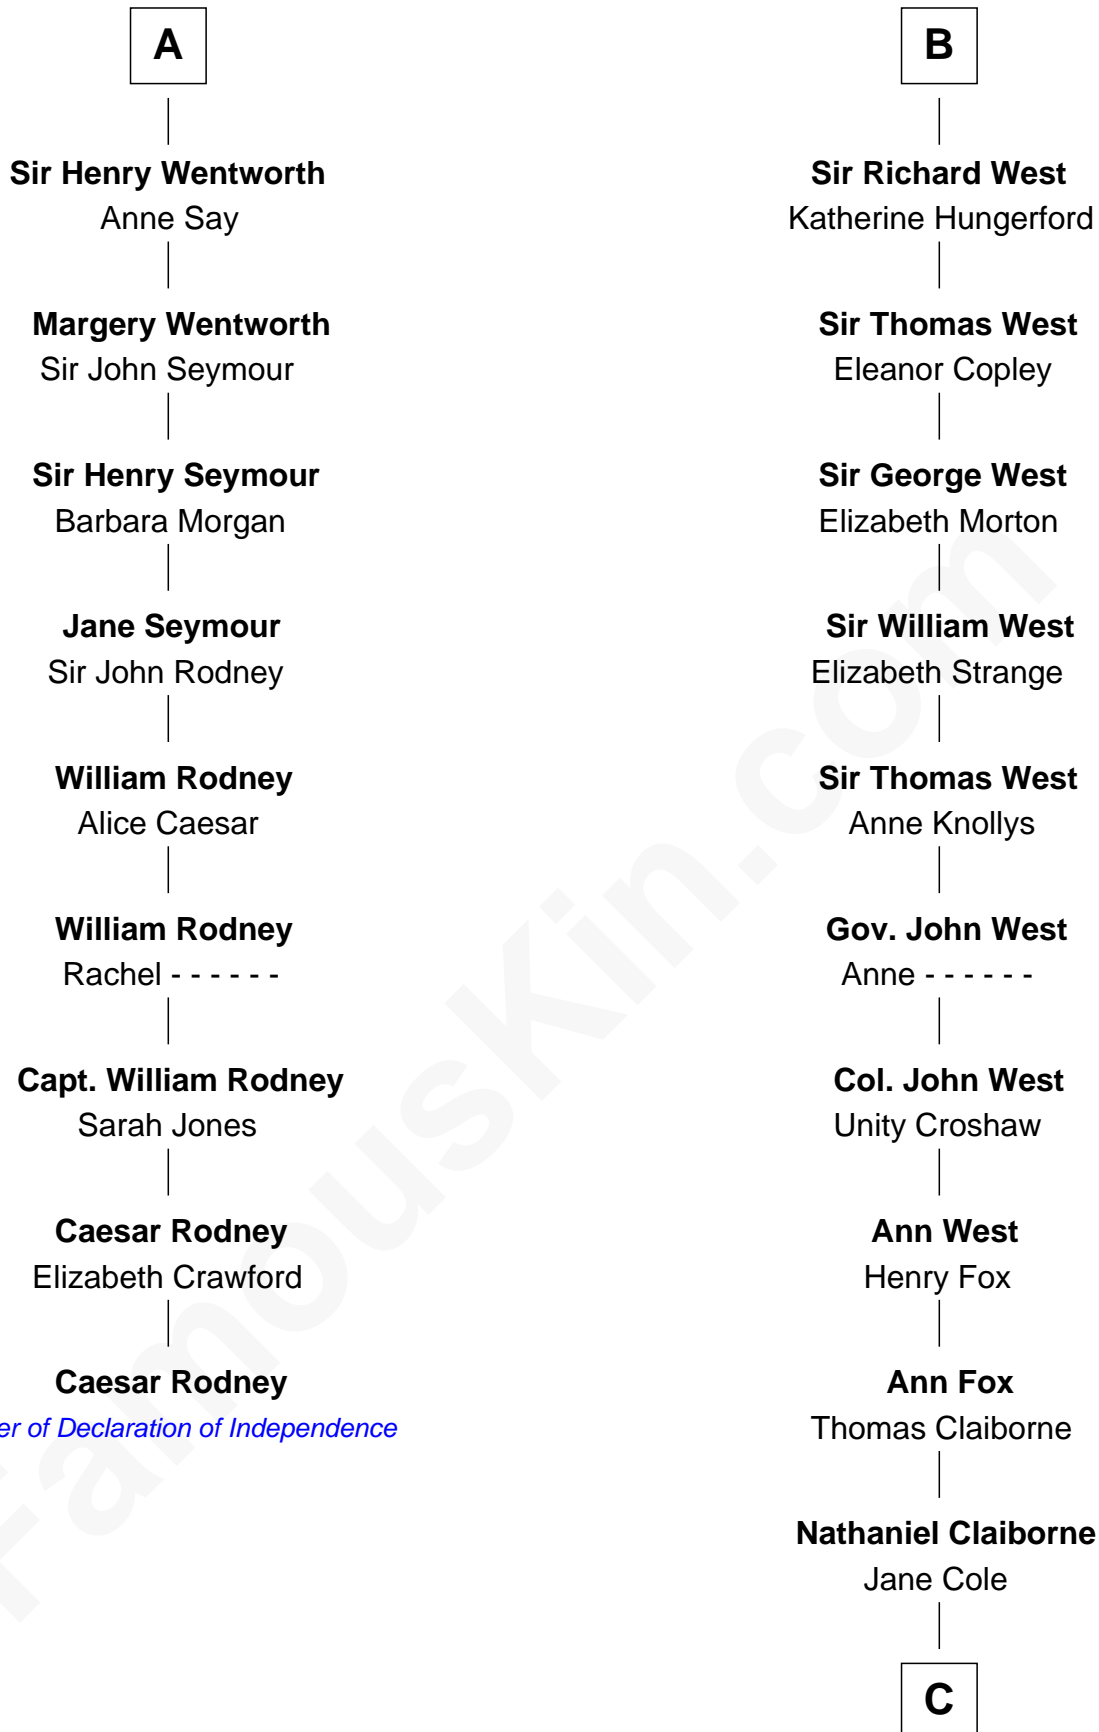

FamousKin.com

Relationship Chart of

Caesar Rodney

Signer of the Declaration of Independence

15th cousin 3 times removed of

William C. C. Claiborne

1st Governor of Louisiana

Alan la Zouche

Ellen de Quincy

FamousKin.com