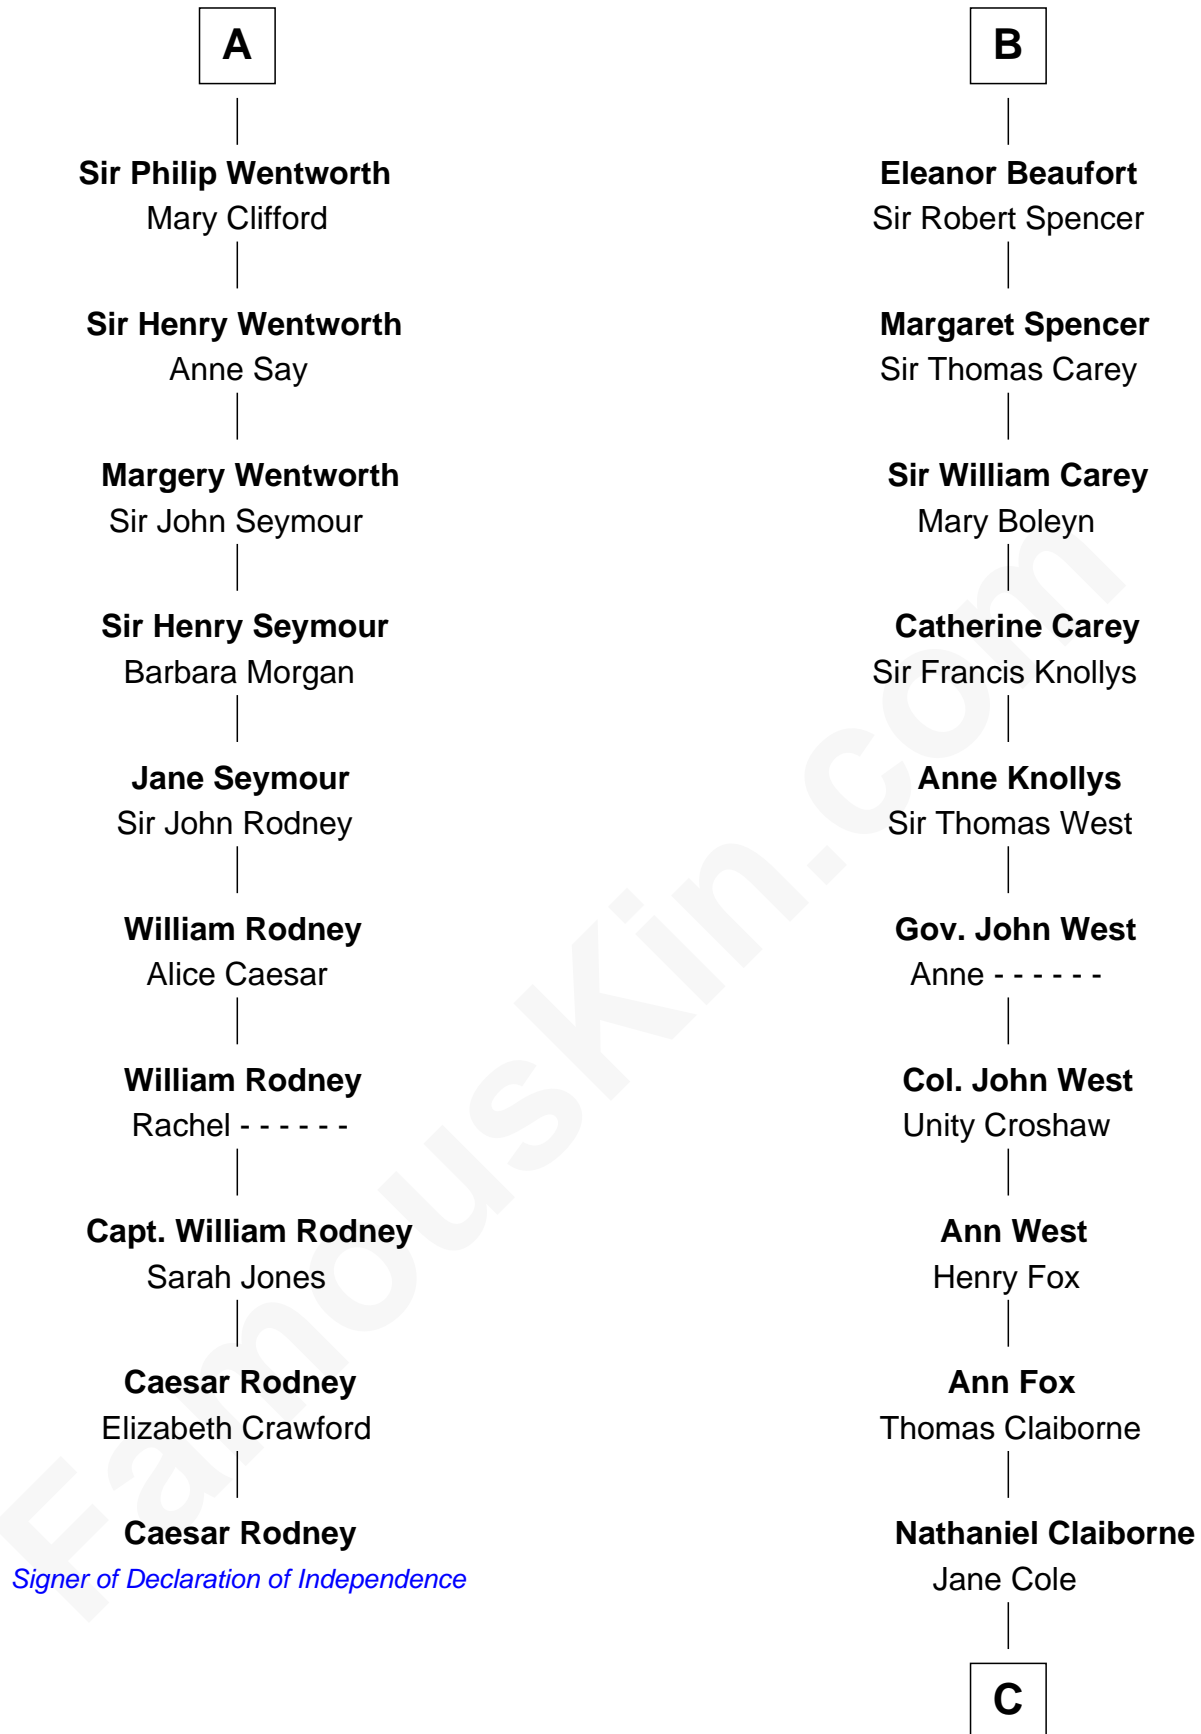

FamousKin.com

Relationship Chart of

Caesar Rodney

Signer of the Declaration of Independence

16th cousin 2 times removed of

William C. C. Claiborne

1st Governor of Louisiana

Sir William de Ferrers

John Deincourt

Thomas de Berkeley
Margaret de Mortimer

Sir William Deincourt
Milicent la Zouche

Maurice de Berkeley
Elizabeth le Despencer

Margaret Deincourt
Sir Robert de Tibetot

Thomas de Berkeley
Margaret de Lisle

Elizabeth de Tibetot
Sir Philip le Despencer

Elizabeth de Berkeley
Richard de Beauchamp

Margery Despencer
Sir Roger Wentworth

Eleanor Beauchamp
Edmund Beaufort

A

B

FamousKin.com