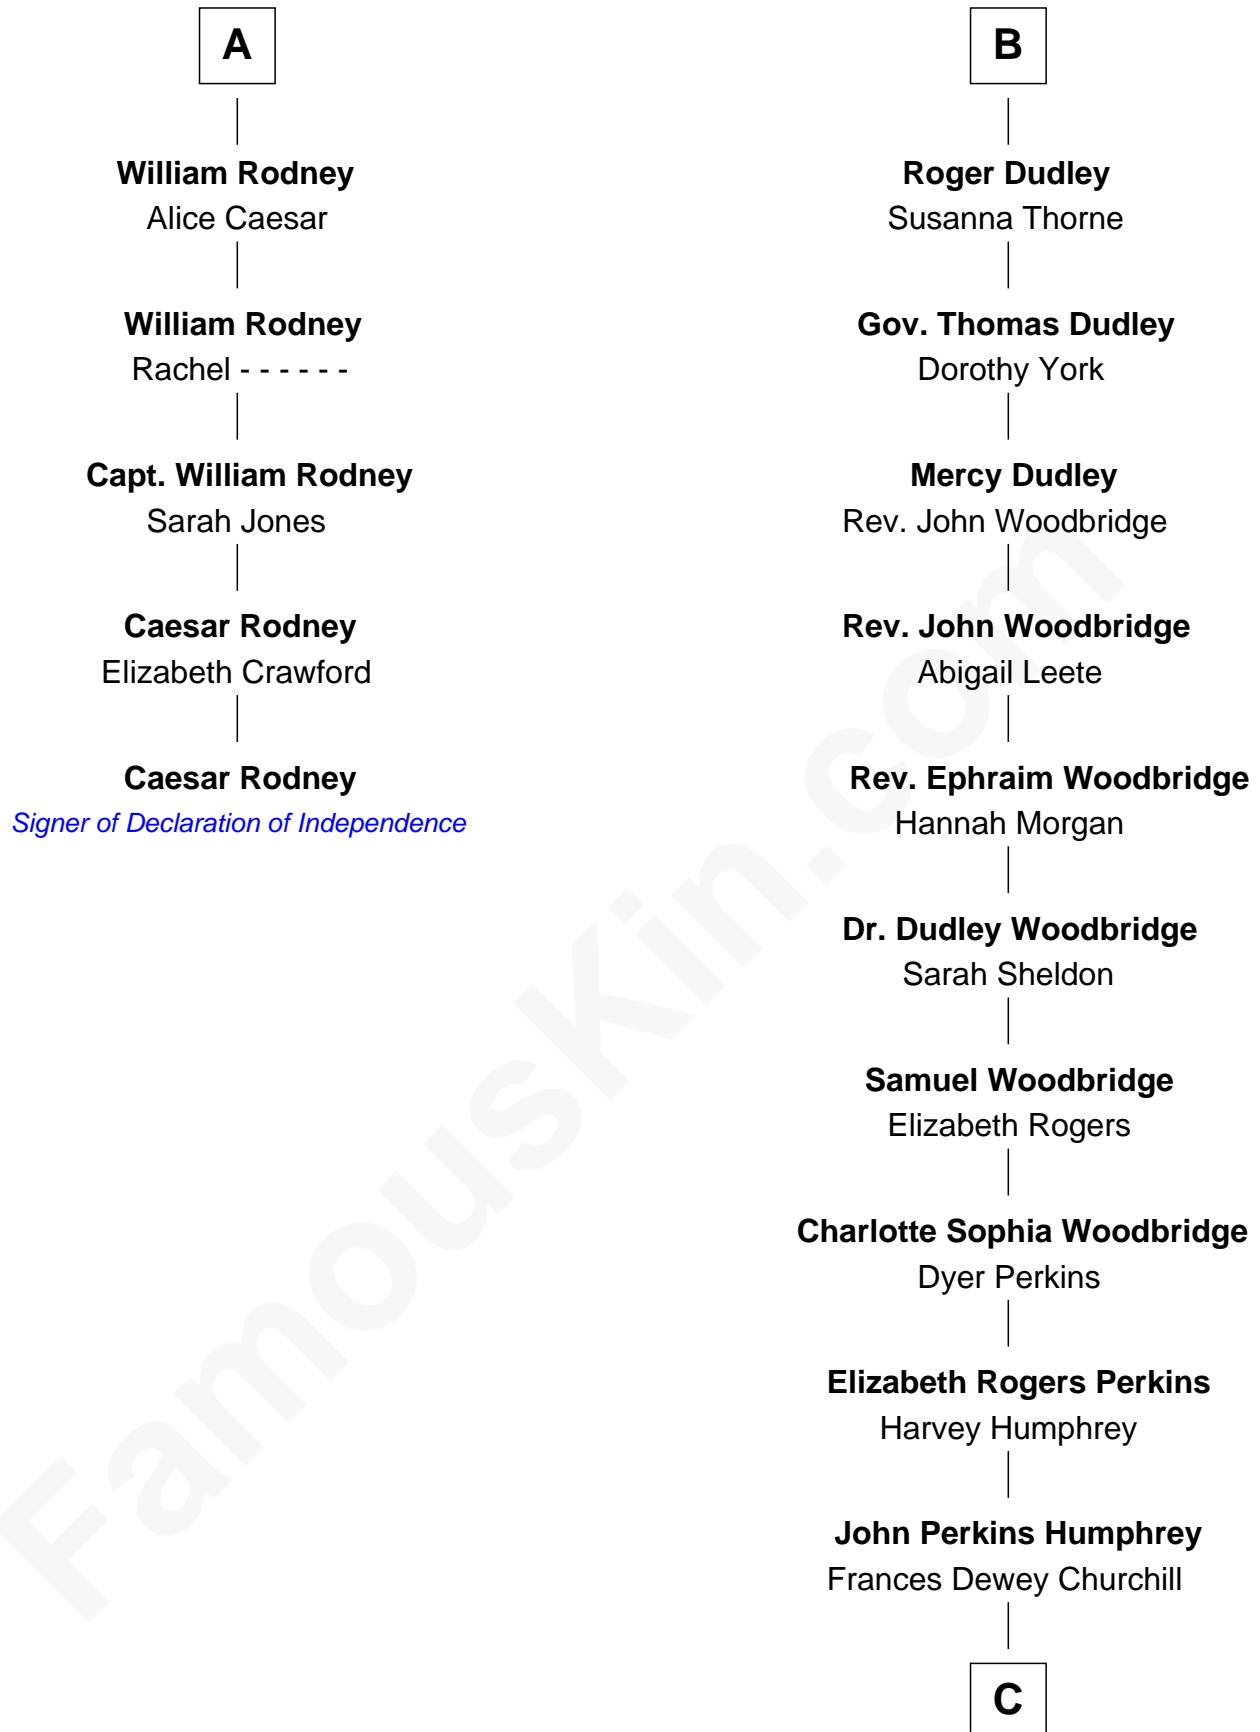

### Caesar Rodney

*Signer of the Declaration of Independence*

11th cousin 7 times removed of

**Humphrey Bogart**  
*Movie Actor*

**Sir Philip le Despencer**  
Elizabeth - - - - -

**Sir Philip le Despencer**  
Elizabeth de Tibetot

**Margery Despencer**  
Sir Roger Wentworth

**Sir Philip Wentworth**  
Mary Clifford

**Sir Henry Wentworth**  
Anne Say

**Margery Wentworth**  
Sir John Seymour

**Sir Henry Seymour**  
Barbara Morgan

**Jane Seymour**  
Sir John Rodney

**A**

**Alice le Despenser**  
Sir John Sutton

**Sir John Sutton**  
Constance Blount

**Sir John Sutton**  
Elizabeth Berkeley

**Sir Edmund Sutton**  
Joyce Tiptoft

**Sir Edward Sutton**  
Cecily Willoughby

**Sir John Sutton**  
Cecily Grey

**Sir Henry Dudley**  
- - - - - Ashton

Probable

**B**

**C**

**Maud Humphrey**  
Dr. Belmont Deforest Bogart

**Humphrey Bogart**  
*Movie Actor*

FamousKin.com