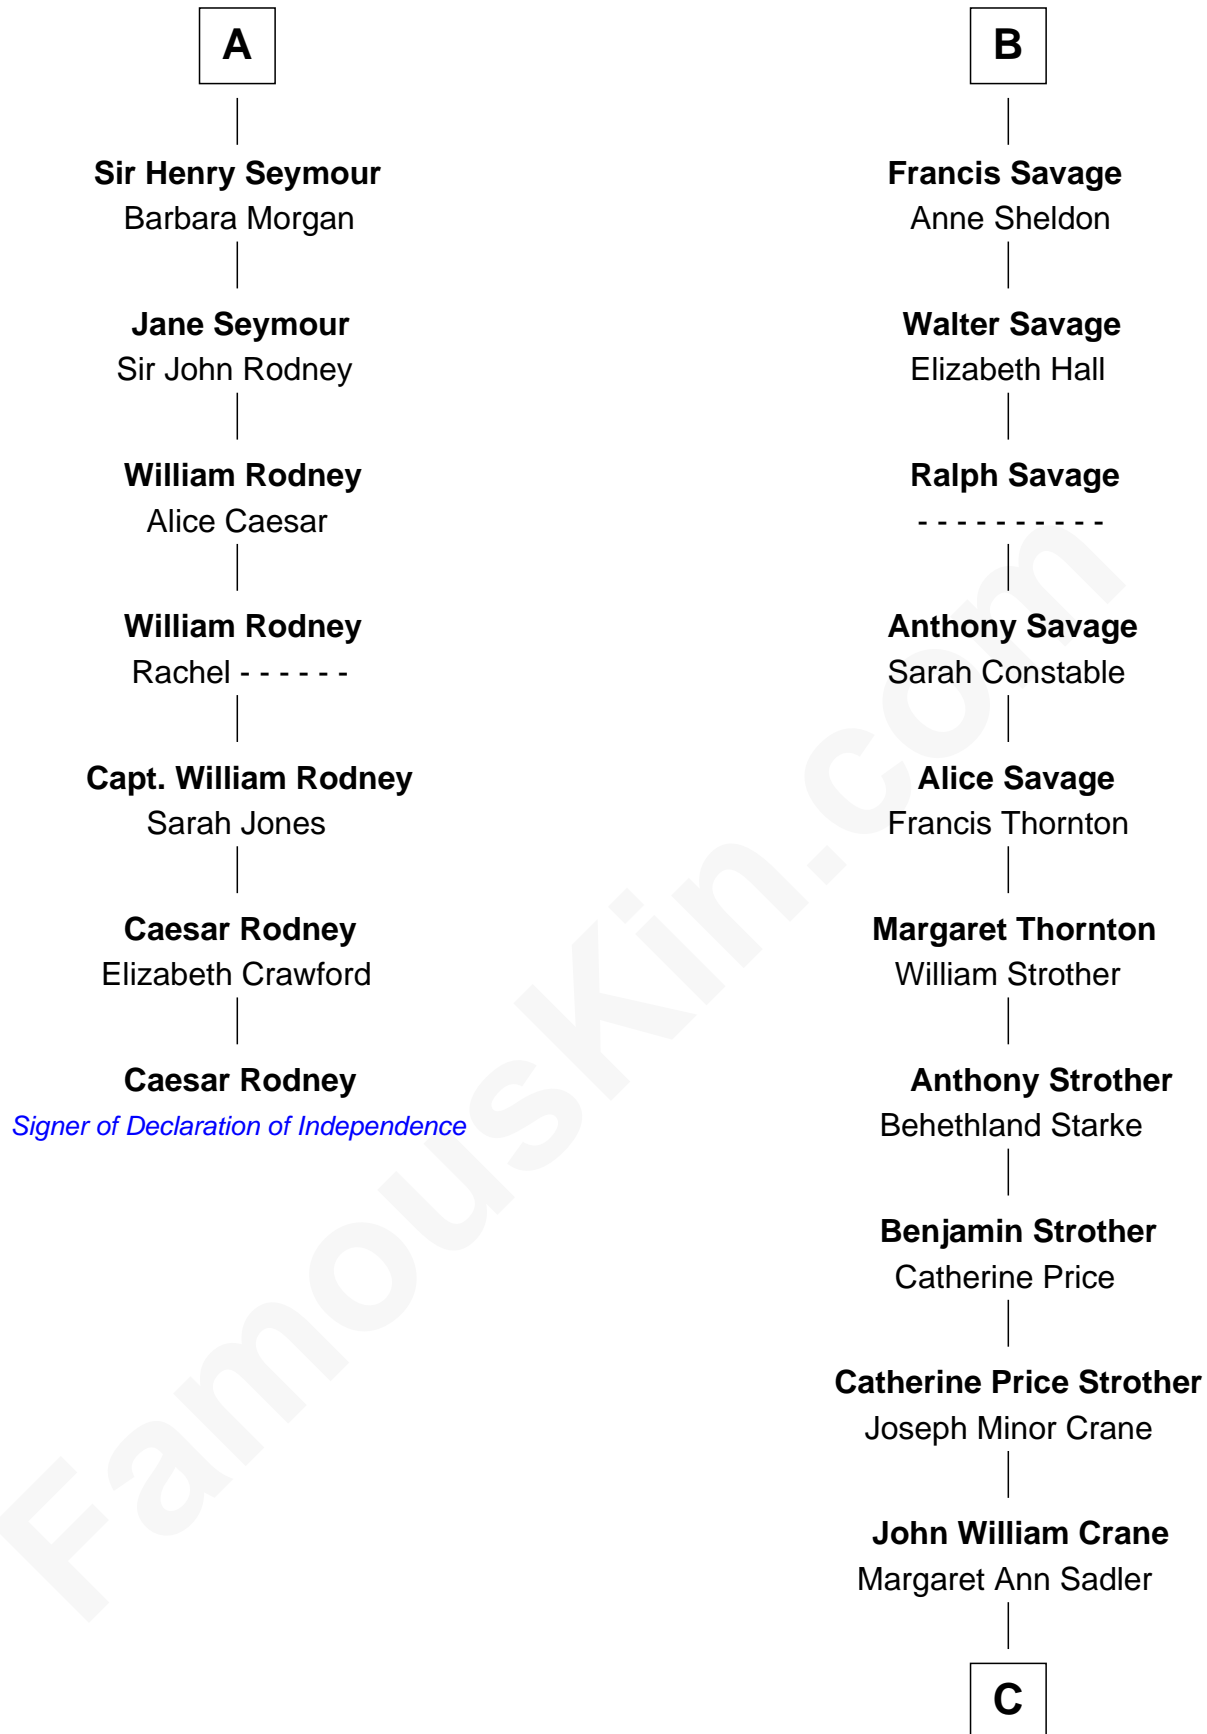

FamousKin.com

Relationship Chart of

Caesar Rodney

Signer of the Declaration of Independence

13th cousin 6 times removed of

Randolph Scott
Movie Actor

Henry Plantagenet
Maud de Chaworth

Mary Plantagenet
Henry de Percy

Sir Henry Percy
Margaret de Neville

Sir Henry Percy
Elizabeth Mortimer

Elizabeth Percy
Sir John Clifford

Mary Clifford
Sir Philip Wentworth

Sir Henry Wentworth
Anne Say

Margery Wentworth
Sir John Seymour

A

Eleanor Plantagenet
Richard Fitzalan

Sir Richard Fitzalan
Elizabeth de Bohun

Elizabeth Fitzalan
Sir Robert Goushill

Joan Goushill
Sir Thomas Stanley

Katherine Stanley
Sir John Savage

Sir Christopher Savage
Anne Stanley

Sir Christopher Savage
Anne Lygon

B

C

Joseph Minor Crane

Lavinia Lionberger

Lucy Lionberger Crane

George Grant Scott

Randolph Scott

Movie Actor