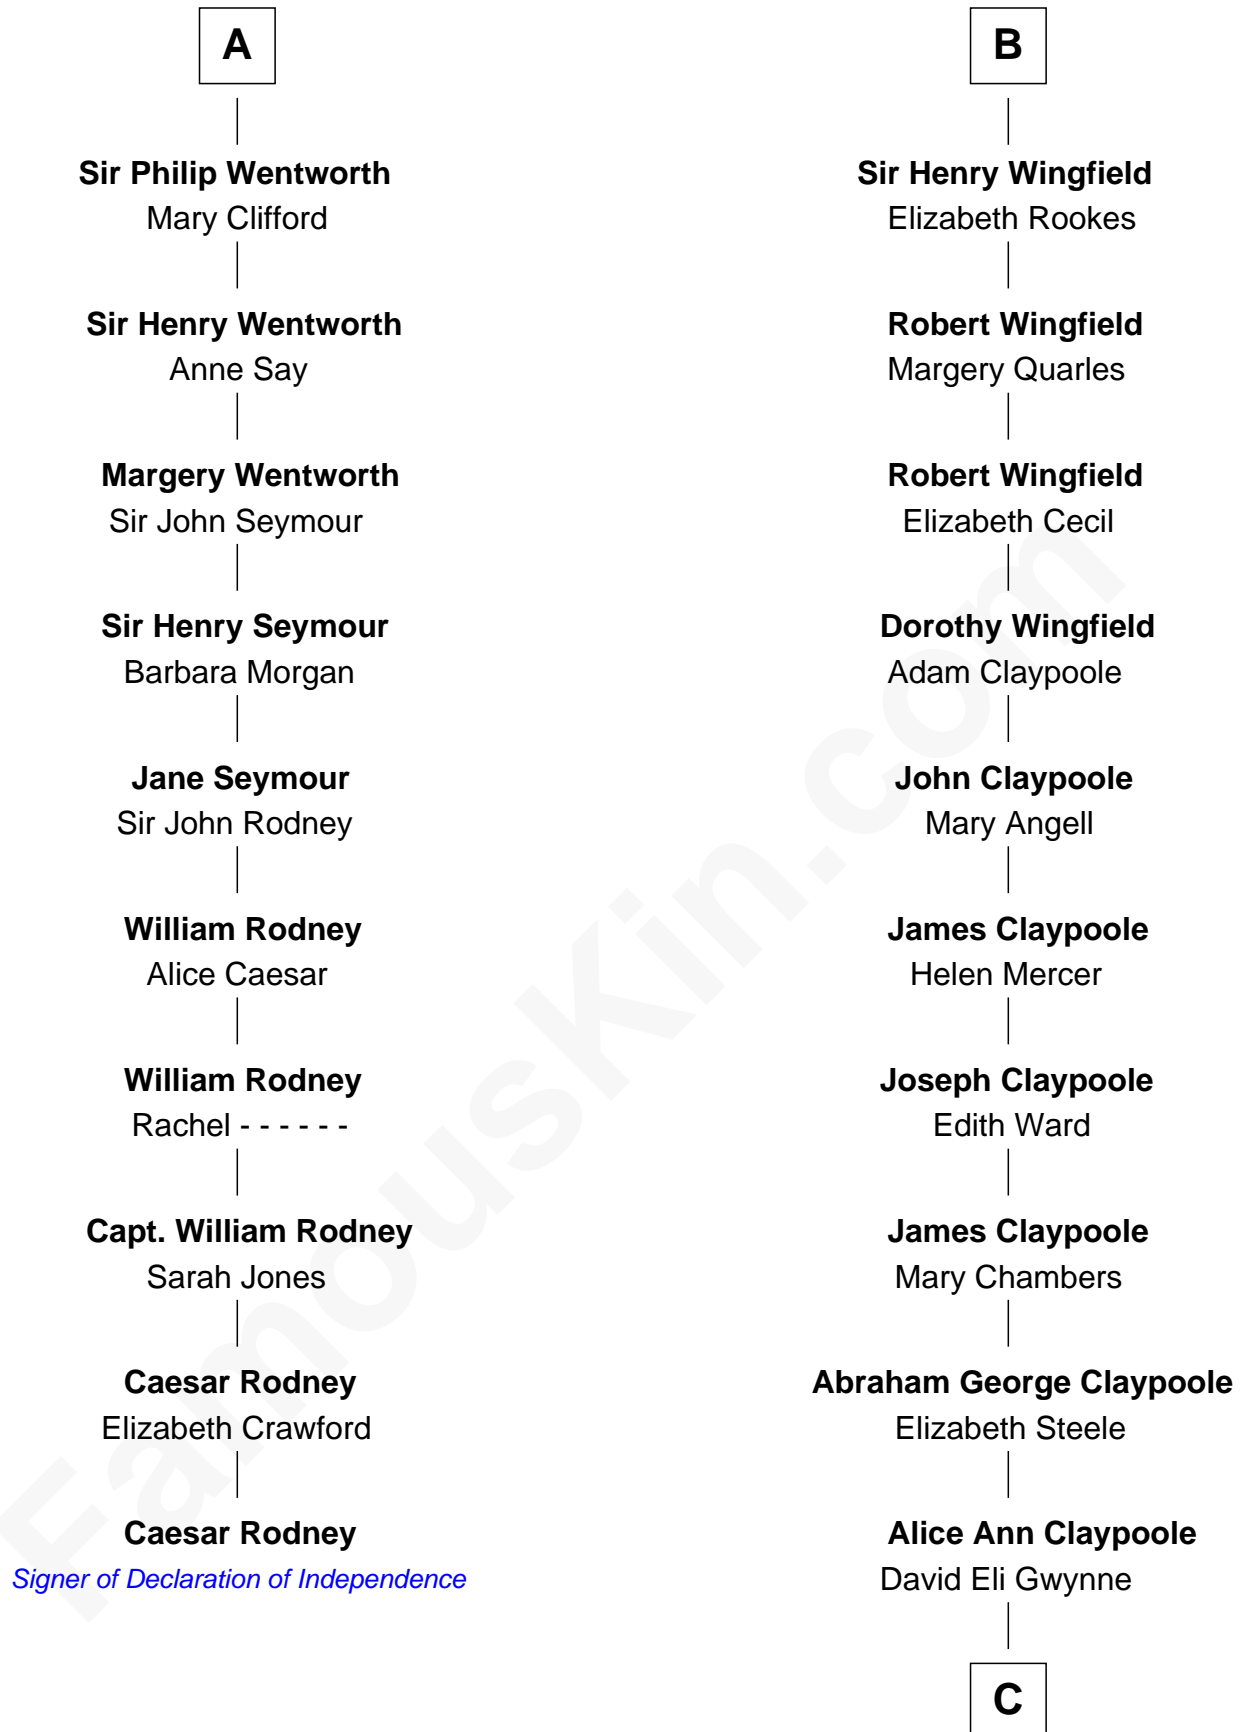

FamousKin.com

Relationship Chart of

Caesar Rodney

Signer of the Declaration of Independence

16th cousin 4 times removed of

Gloria Vanderbilt
Fashion Designer

William de Braiose
Eva Marshal

Eve de Braiose
Sir William de Cantilupe

Milicent de Cantilupe
Eudo la Zouche

Sir William la Zouche
Maud Lovel

Milicent la Zouche
Sir William Deincourt

Margaret Deincourt
Sir Robert de Tibetot

Elizabeth de Tibetot
Sir Philip le Despencer

Margery Despencer
Sir Roger Wentworth

A

Eleanor de Braiose
Sir Humphrey de Bohun

Humphrey de Bohun
Maud de Fiennes

Humphrey de Bohun
Elizabeth Plantagenet

Sir William de Bohun
Elizabeth de Badlesmere

Elizabeth de Bohun
Sir Richard Fitzalan

Elizabeth Fitzalan
Sir Robert Goushill

Elizabeth Goushill
Sir Robert Wingfield

B

C

Abraham Evan Gwynne

Rachel Moore Flagg

Alice Claypoole Gwynne

Cornelius Vanderbilt

Reginald Claypoole Vanderbilt