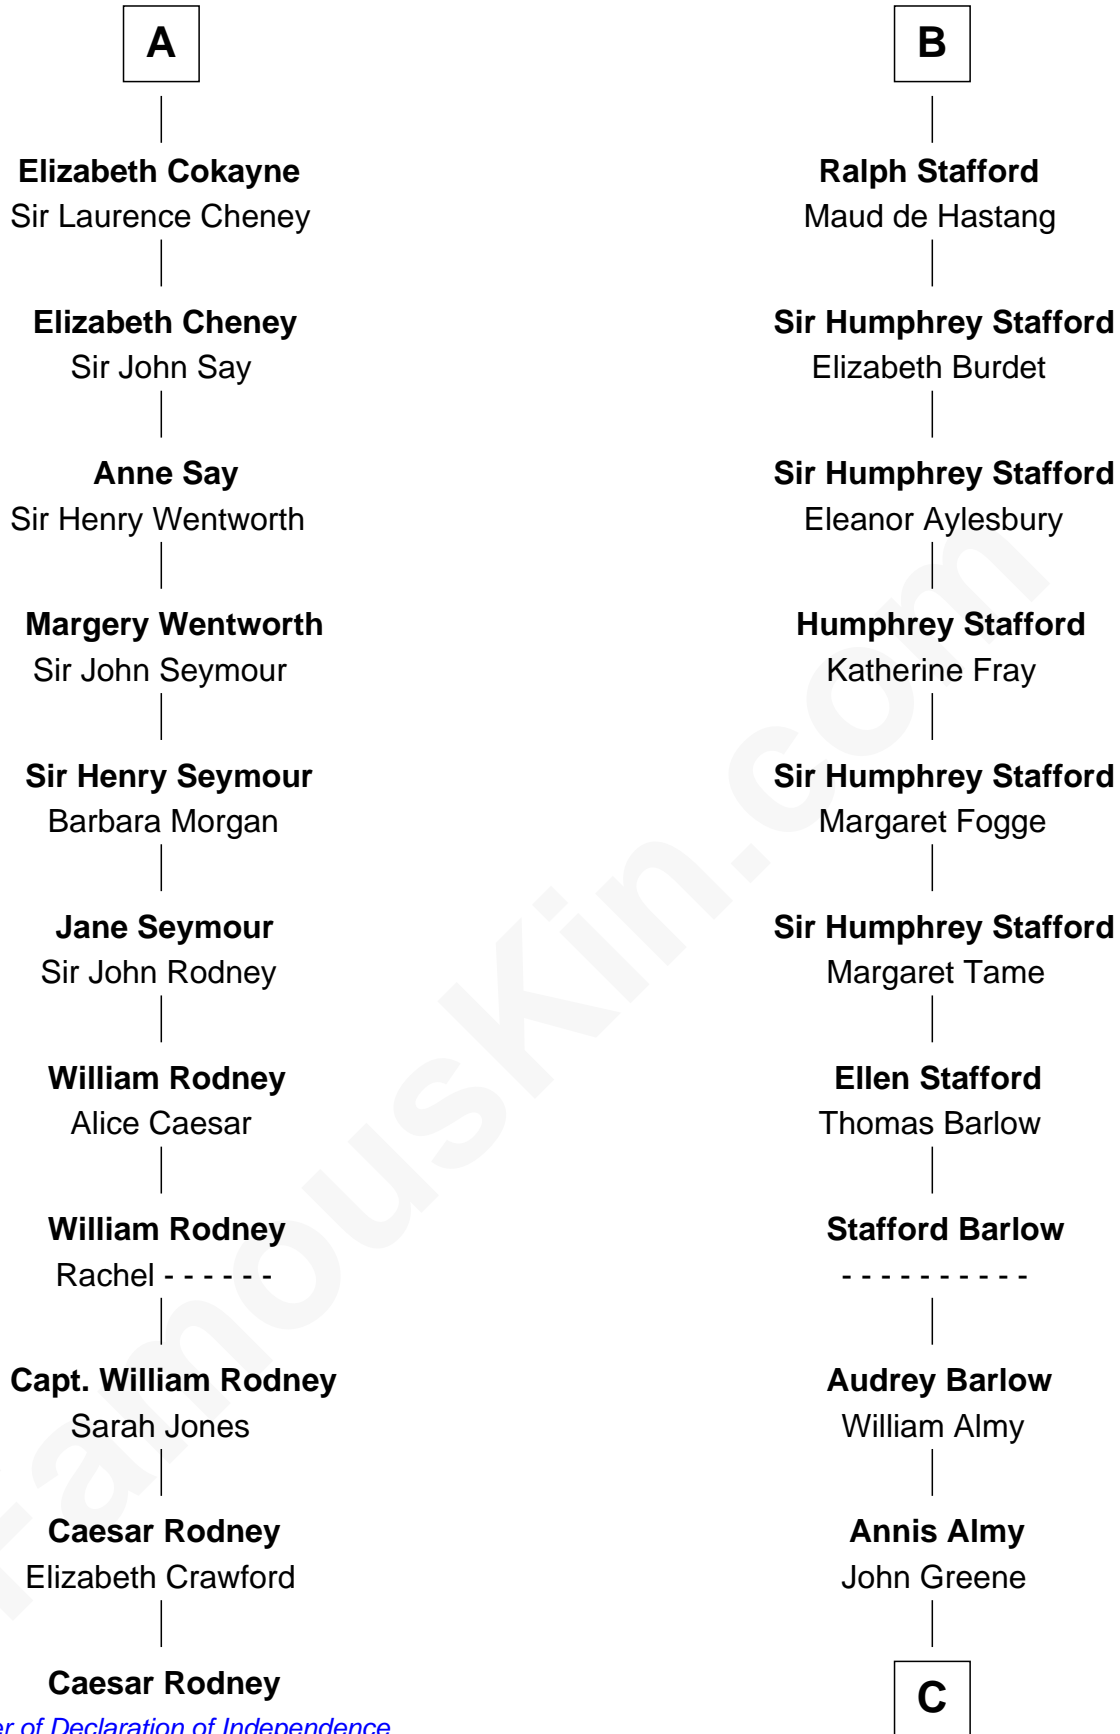

FamousKin.com

Relationship Chart of

Caesar Rodney

Signer of the Declaration of Independence

17th cousin 2 times removed of

William Greene

2nd Governor of Rhode Island

Bertrade de Montfort

Hugh de Kevelioc

C

Samuel Greene

Mary Gorton

William Greene

Catharine Greene

William Greene

2nd Governor of Rhode Island