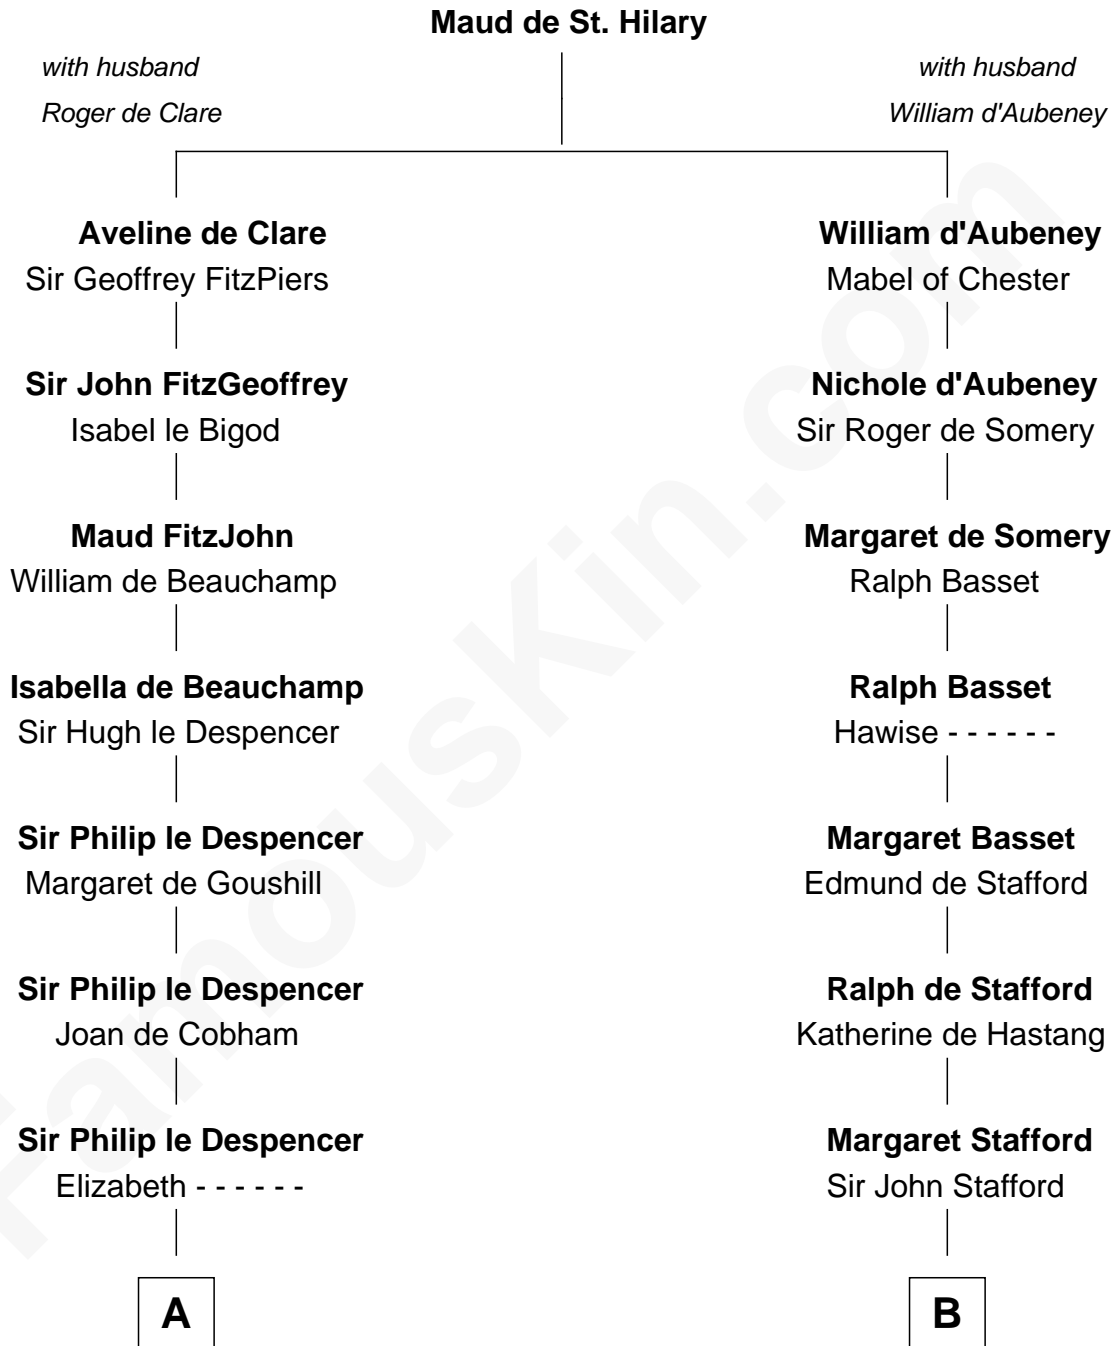

FamousKin.com

Relationship Chart of

Caesar Rodney

Signer of the Declaration of Independence

18th cousin 1 time removed of

William Greene

2nd Governor of Rhode Island

C

Caesar Rodney
Elizabeth Crawford

Caesar Rodney
Signer of Declaration of Independence

D

Samuel Greene
Mary Gorton

William Greene
Catharine Greene

William Greene
2nd Governor of Rhode Island

FamousKin.com