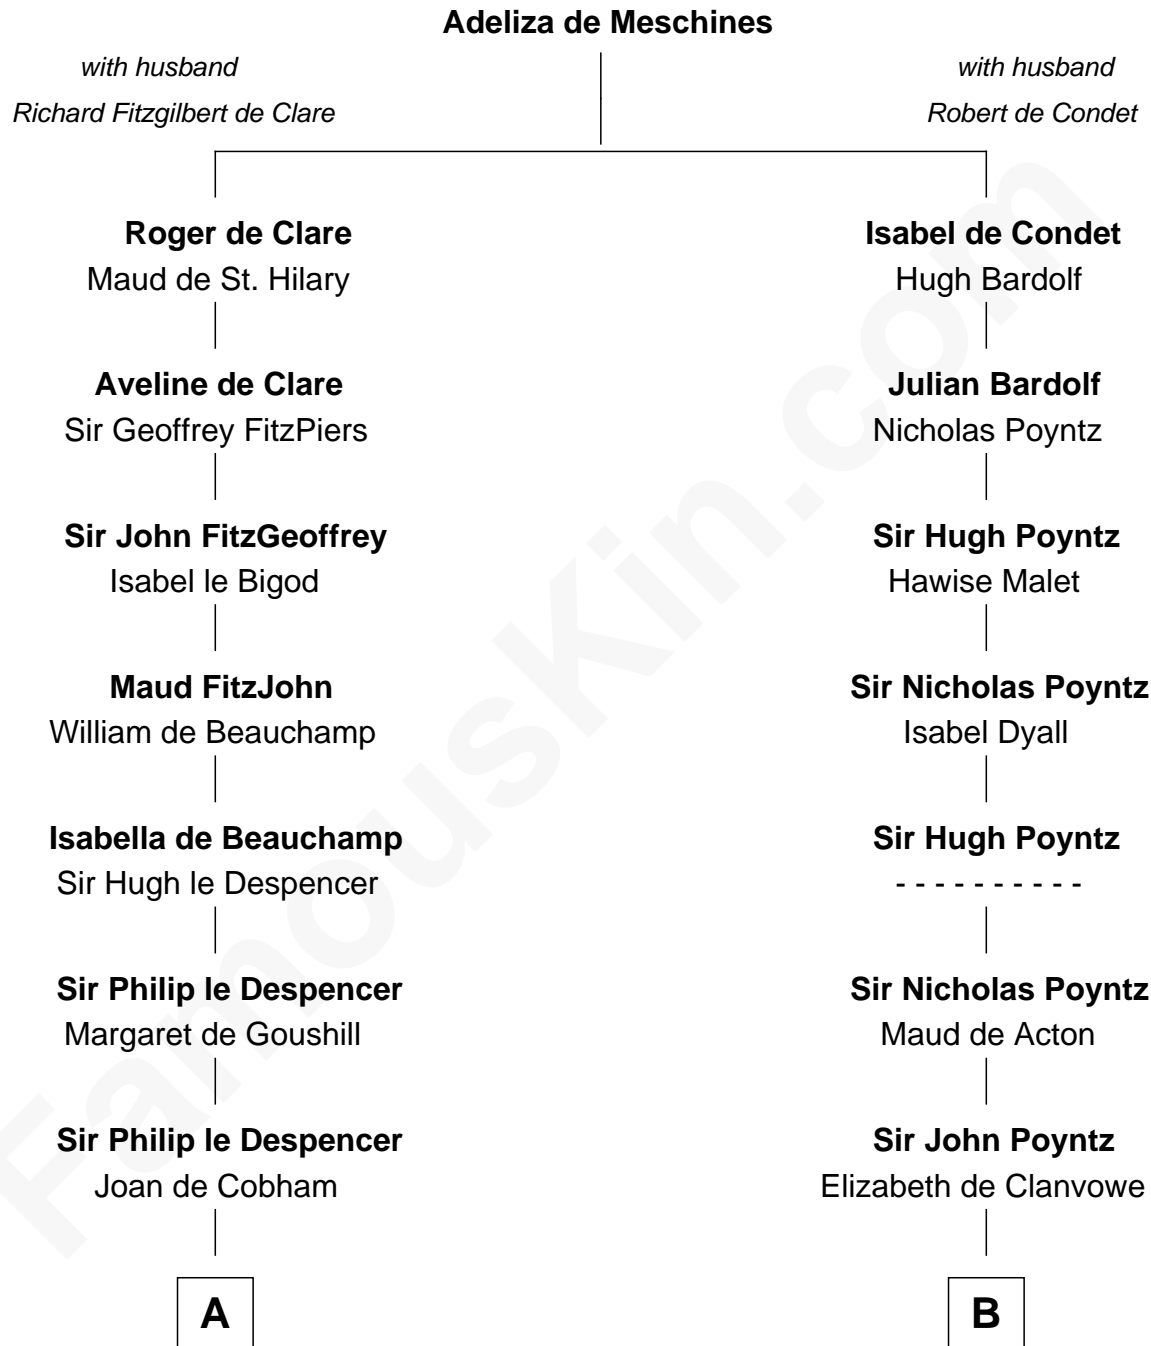

FamousKin.com

Relationship Chart of

Caesar Rodney

Signer of the Declaration of Independence

19th cousin of

William Greene

2nd Governor of Rhode Island

C

Capt. William Rodney

Sarah Jones

Caesar Rodney

Elizabeth Crawford

Caesar Rodney

Signer of Declaration of Independence

D

Samuel Greene