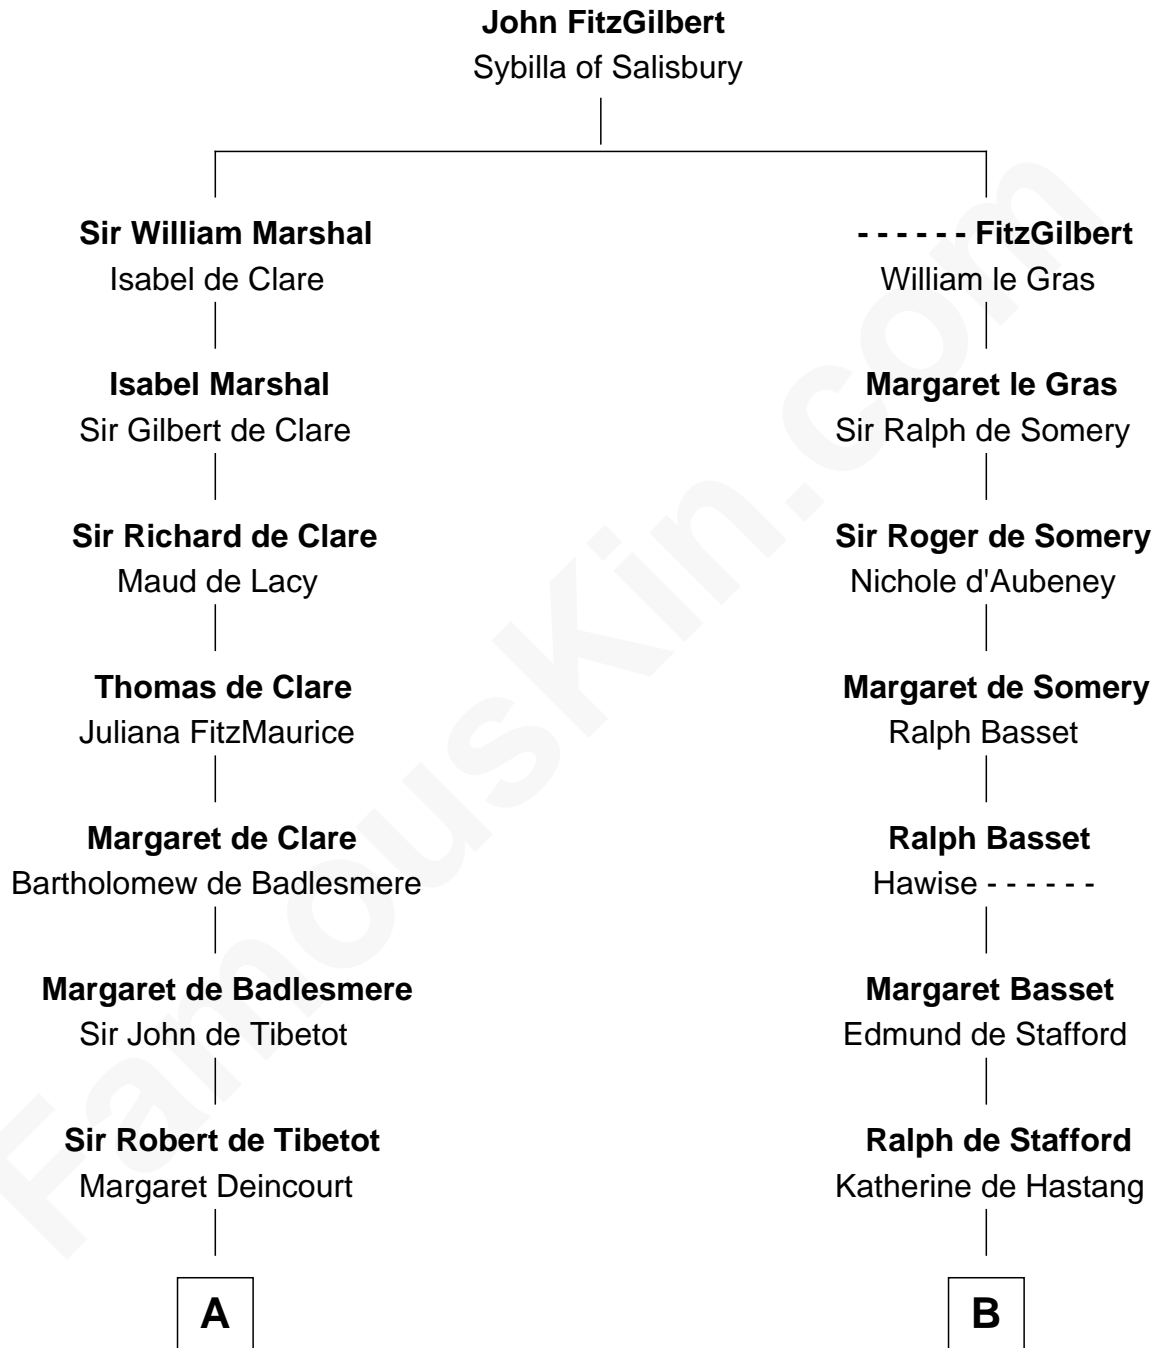

FamousKin.com

Relationship Chart of

Caesar Rodney

Signer of the Declaration of Independence

18th cousin 2 times removed of

William Greene

2nd Governor of Rhode Island

C

Caesar Rodney
Elizabeth Crawford

Caesar Rodney
Signer of Declaration of Independence

D

Annis Almy
John Greene

Samuel Greene
Mary Gorton

William Greene
Catharine Greene

William Greene
2nd Governor of Rhode Island