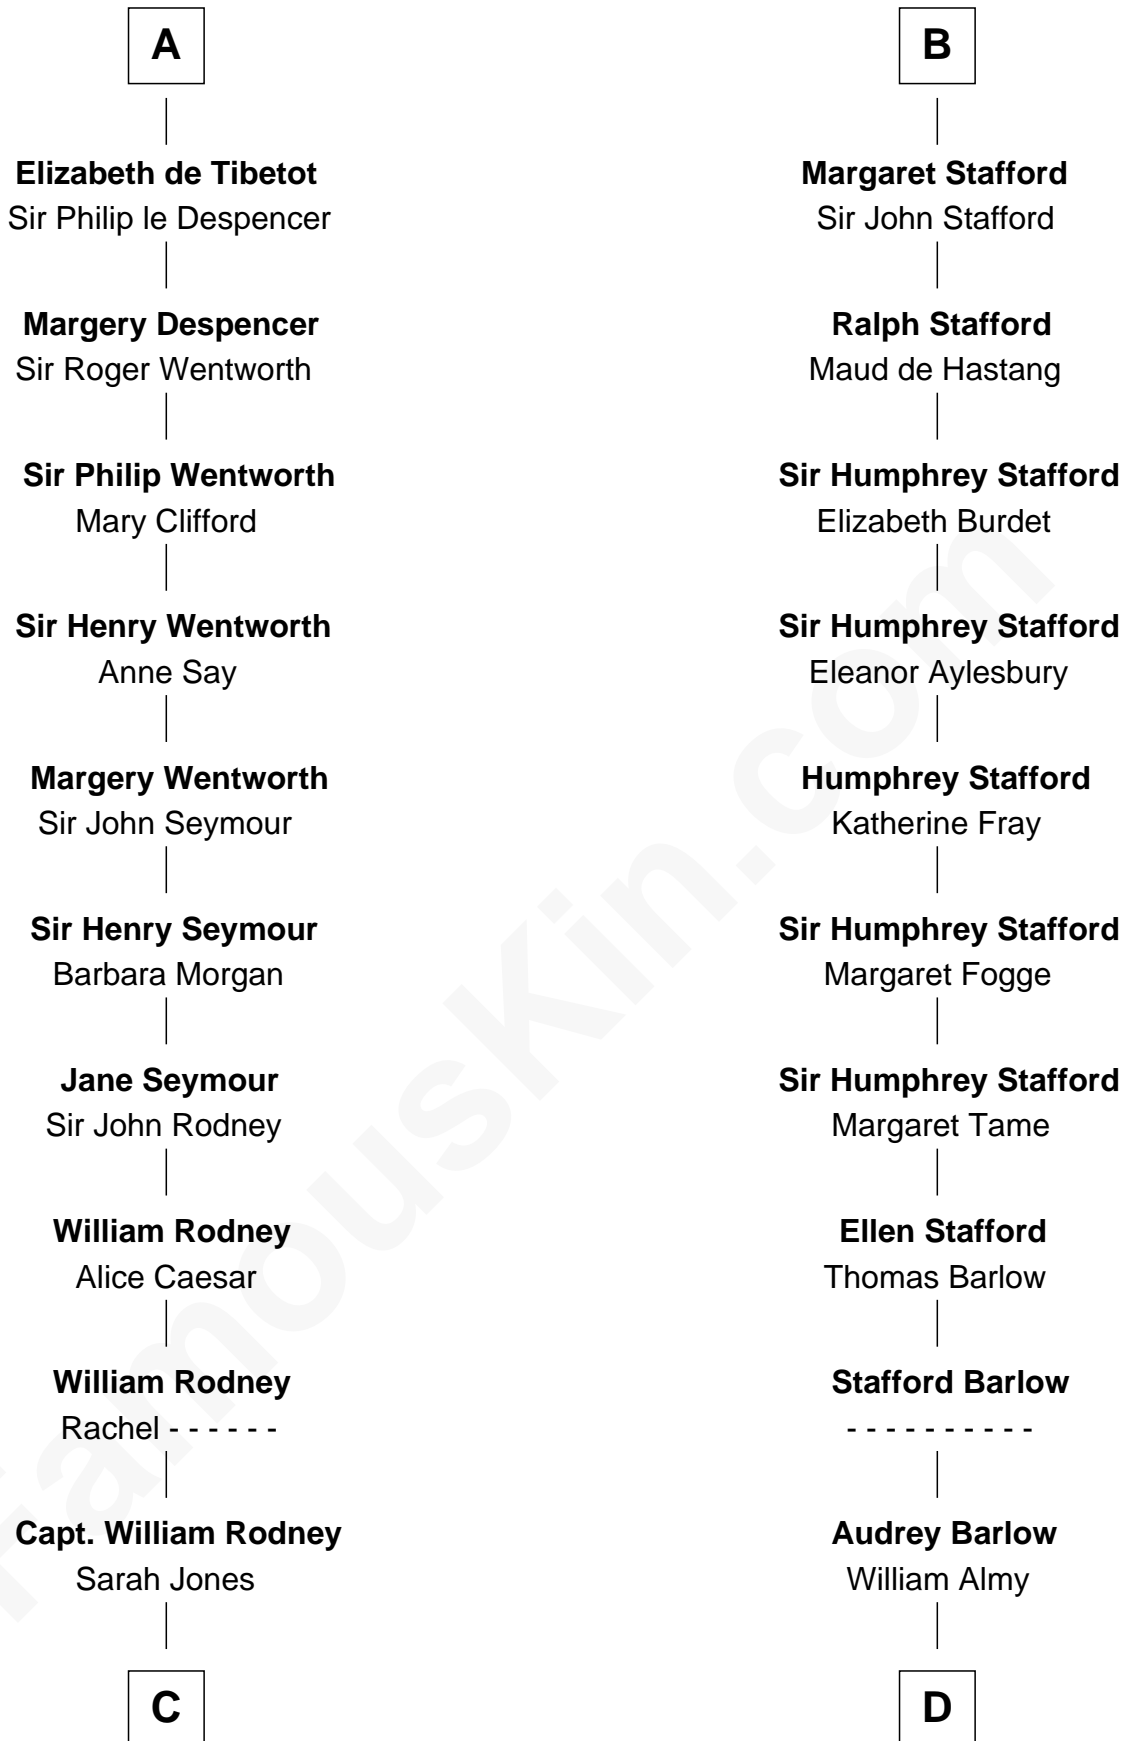

FamousKin.com

Relationship Chart of

Caesar Rodney

Signer of the Declaration of Independence

18th cousin 2 times removed of

William Greene

2nd Governor of Rhode Island

C

Caesar Rodney
Elizabeth Crawford

Caesar Rodney
Signer of Declaration of Independence

D

Annis Almy
John Greene

Samuel Greene
Mary Gorton

William Greene
Catharine Greene

William Greene
2nd Governor of Rhode Island