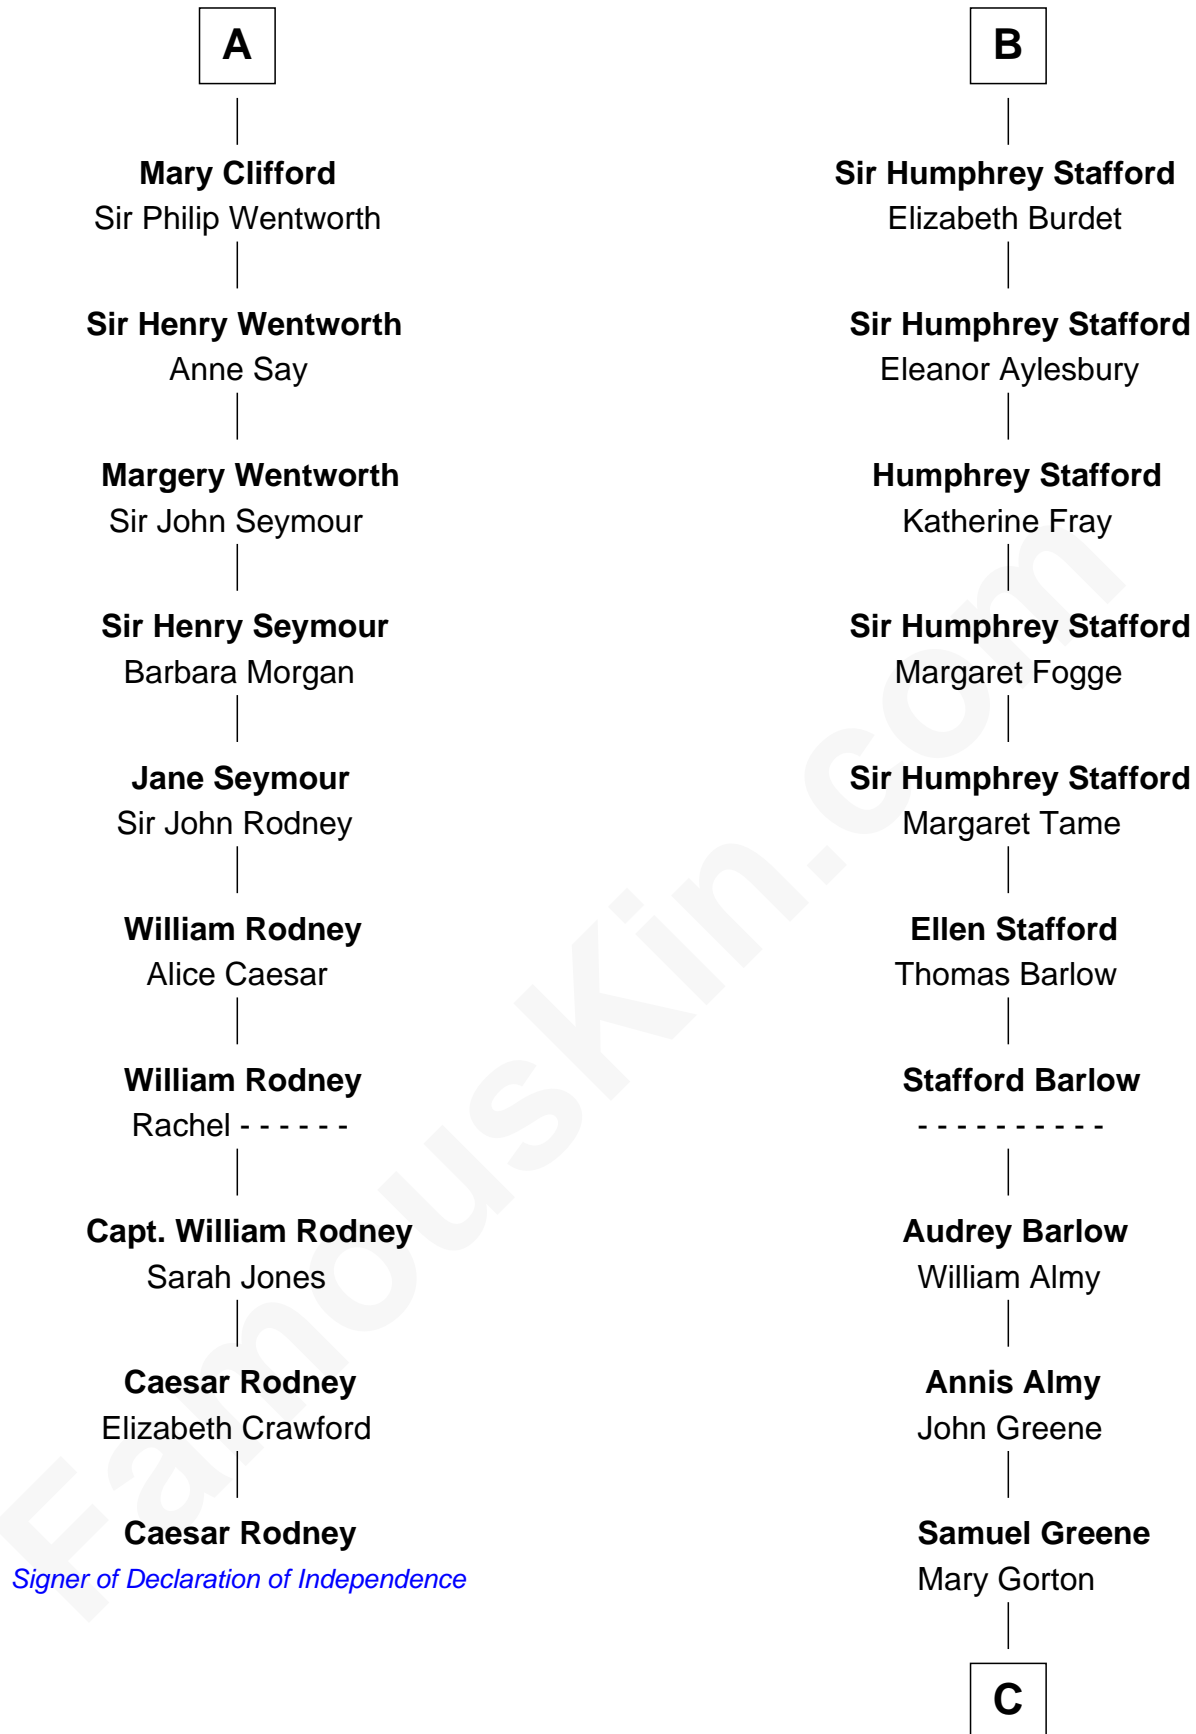

FamousKin.com

Relationship Chart of

Caesar Rodney

Signer of the Declaration of Independence

16th cousin 2 times removed of

William Greene

2nd Governor of Rhode Island

Sir William Longespee

Maud de St. Philibert

Sir Warin Trussell

Maud Trussell

Sir John de Hastang

Maud de Hastang

Ralph Stafford

B

C