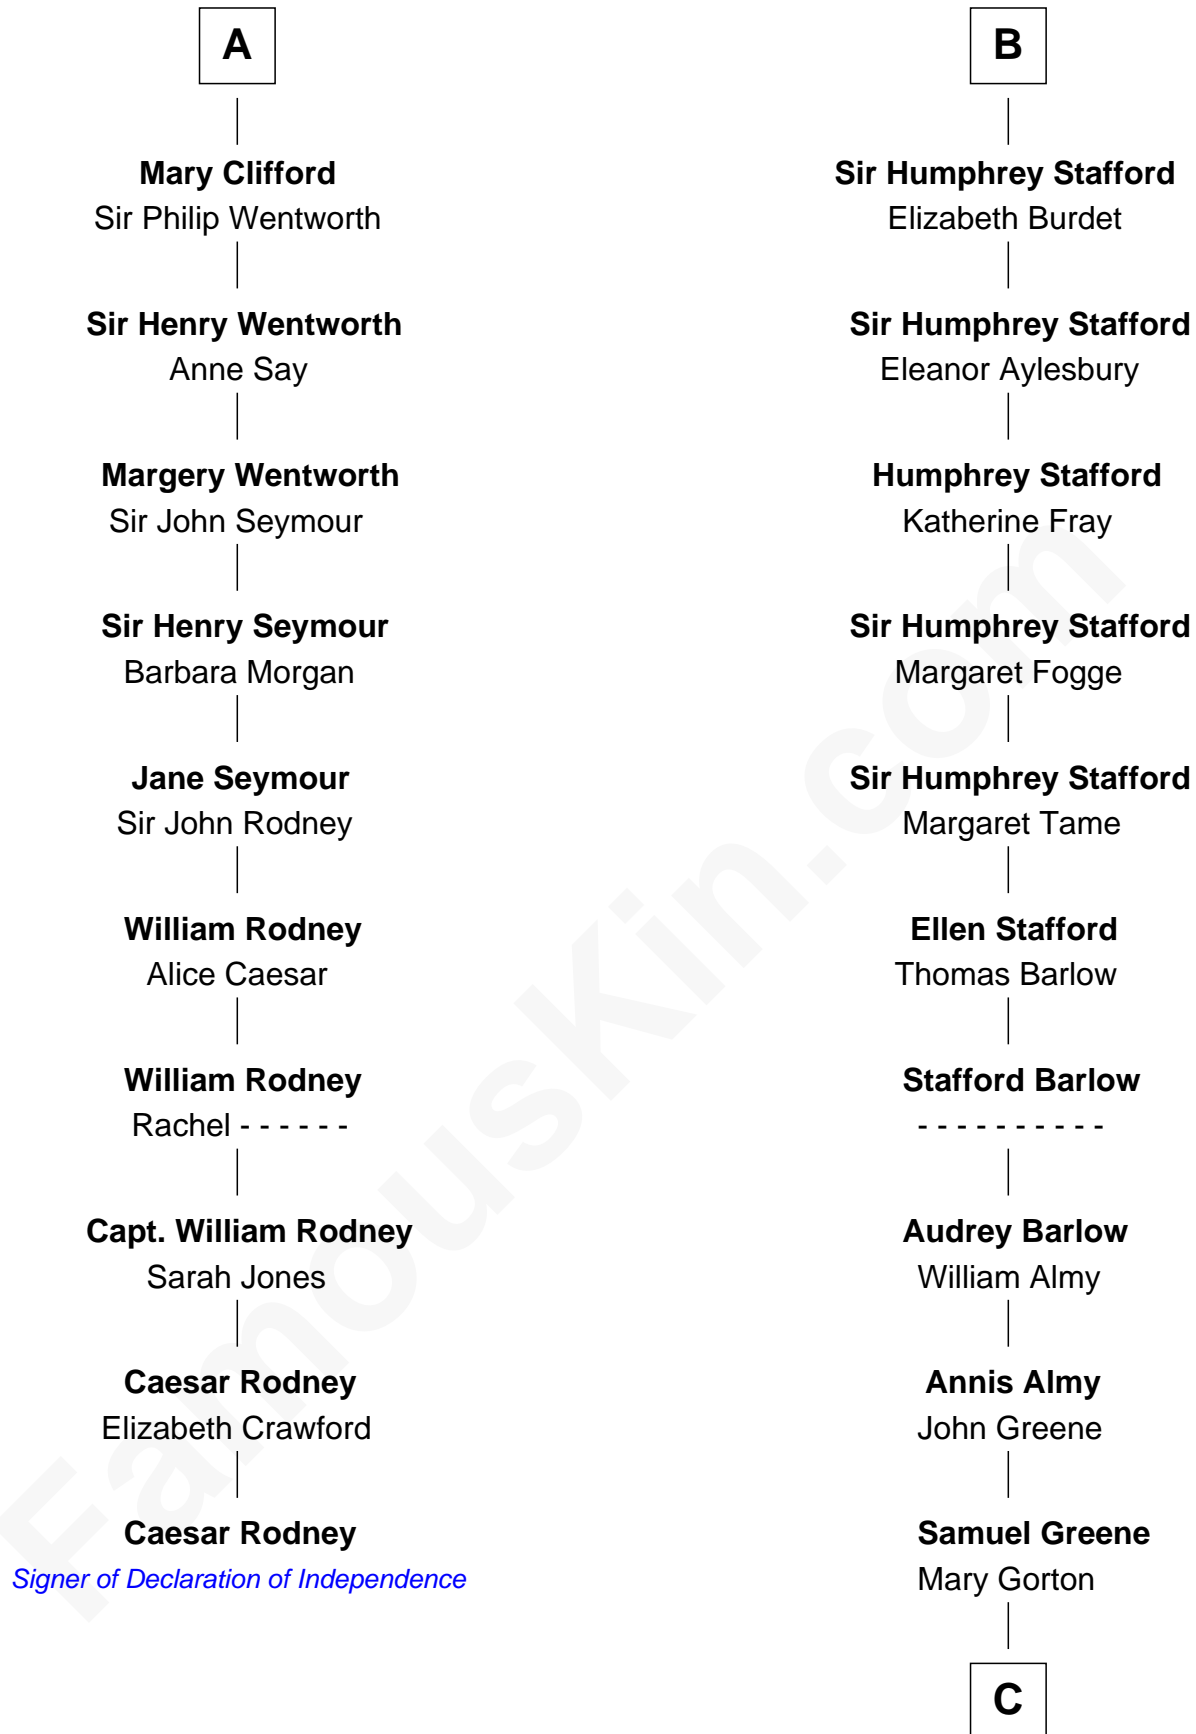

FamousKin.com

Relationship Chart of

Caesar Rodney

Signer of the Declaration of Independence

16th cousin 2 times removed of

William Greene

2nd Governor of Rhode Island

C

William Greene
Catharine Greene

William Greene
2nd Governor of Rhode Island

FamousKin.com