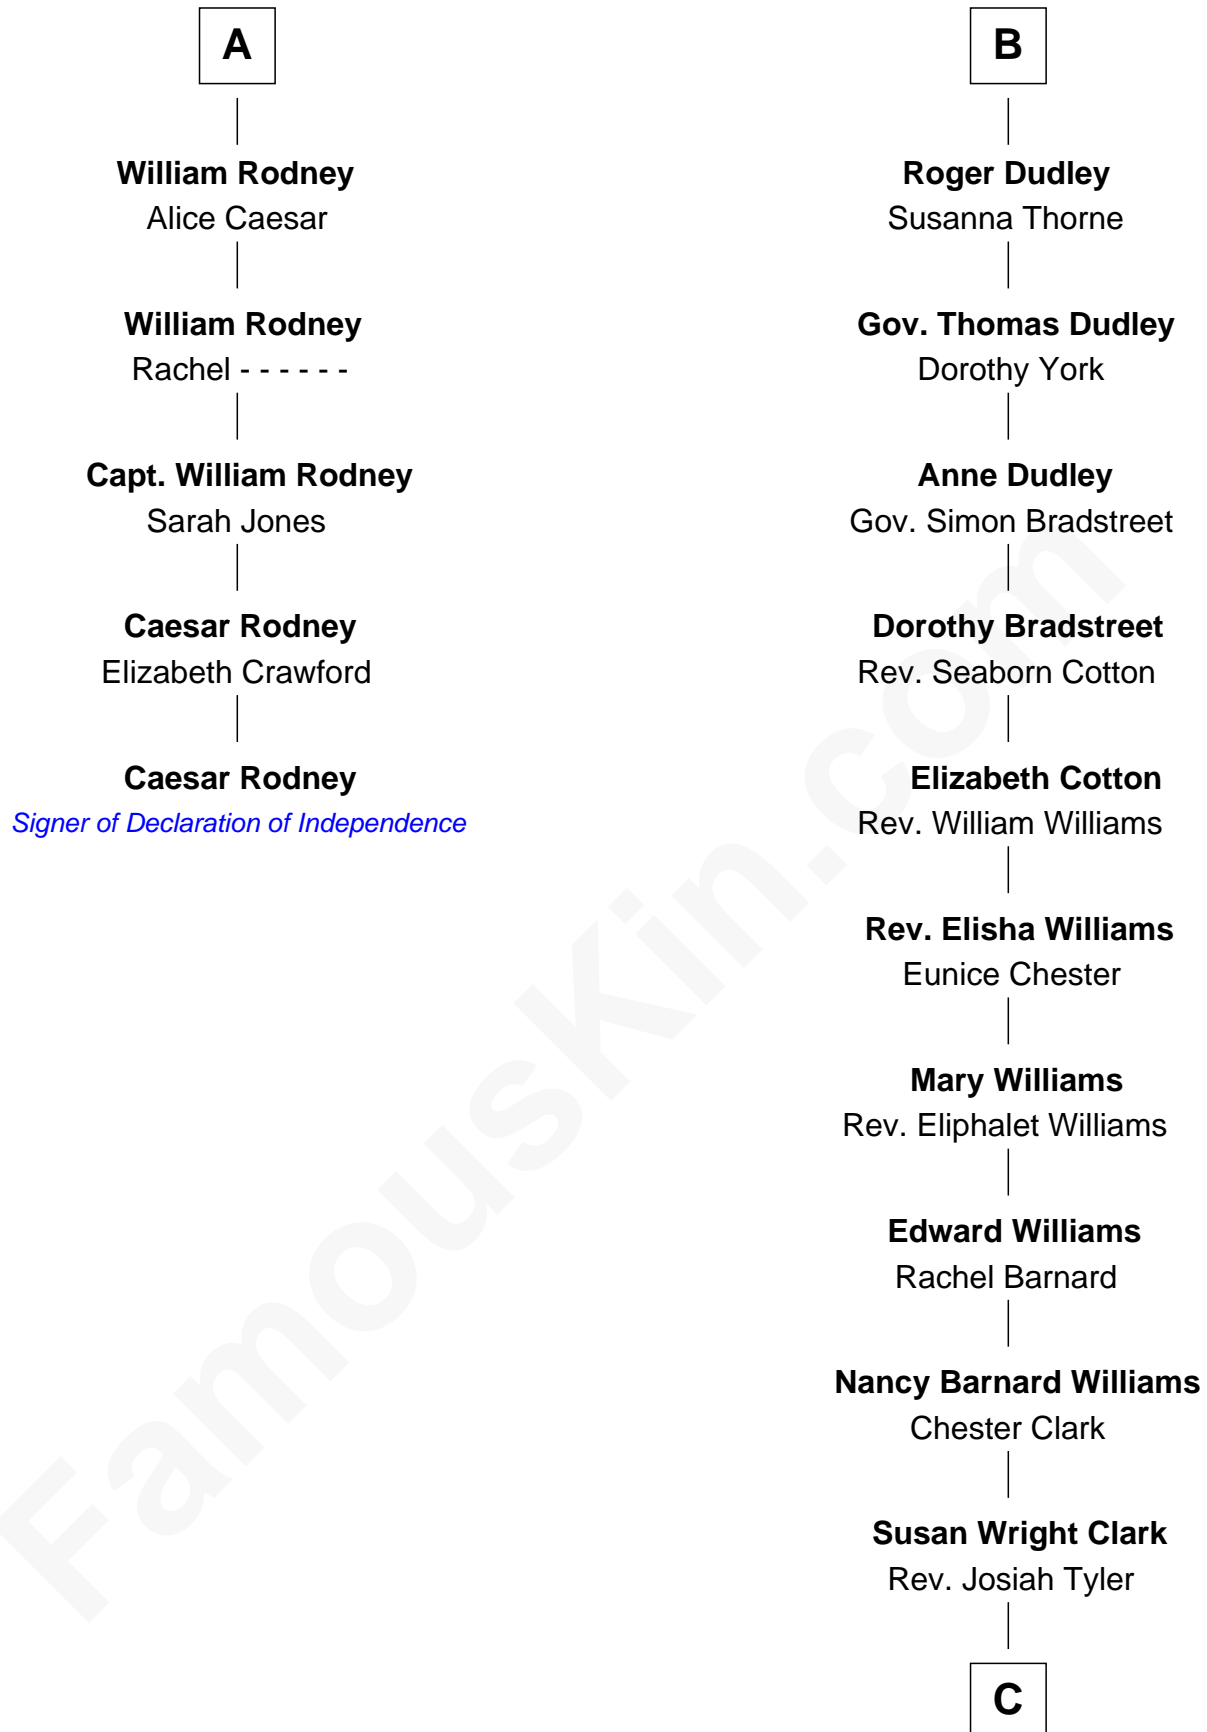

FamousKin.com

Relationship Chart of

Caesar Rodney

Signer of the Declaration of Independence

11th cousin 10 times removed of

Kate Upton

Sports Illustrated Swimsuit Cover Model

C

William Chester Tyler

Laura Leland Brooks

Margaret Hastings Tyler

Charles Henry Vial

Elizabeth Brooks Vial

Stephen Edward Upton

Jefferson Matthew Upton

Shelley Fawn Davis