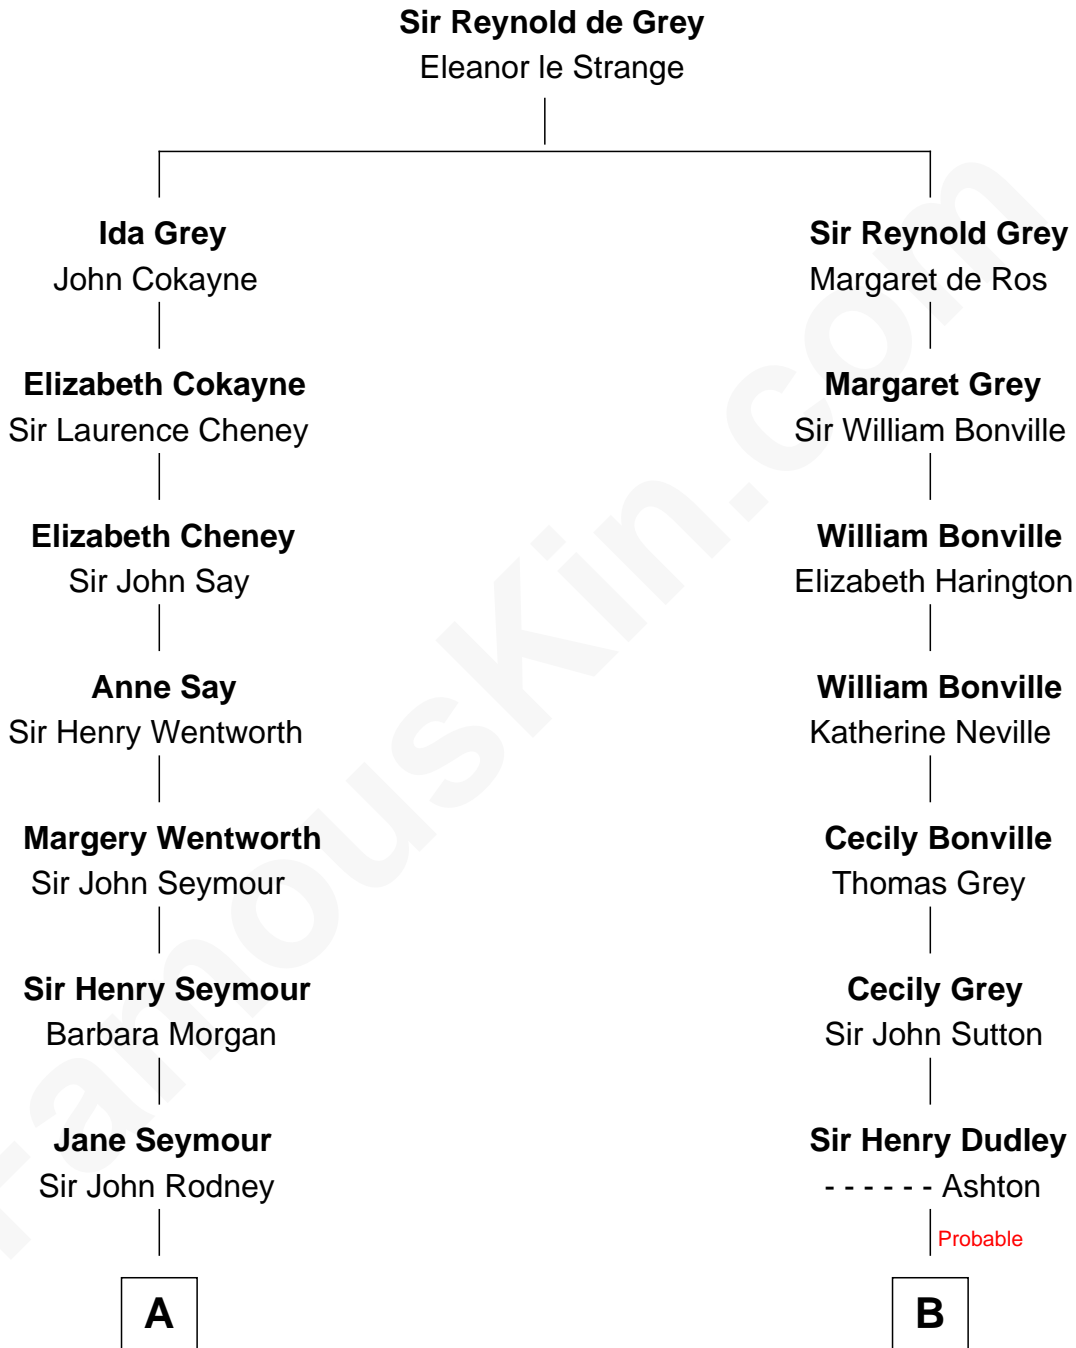

FamousKin.com

Relationship Chart of

Caesar Rodney

Signer of the Declaration of Independence

11th cousin 10 times removed of

Kate Upton

Sports Illustrated Swimsuit Cover Model

C

William Chester Tyler

Laura Leland Brooks

Margaret Hastings Tyler

Charles Henry Vial

Elizabeth Brooks Vial

Stephen Edward Upton

Jefferson Matthew Upton

Shelley Fawn Davis