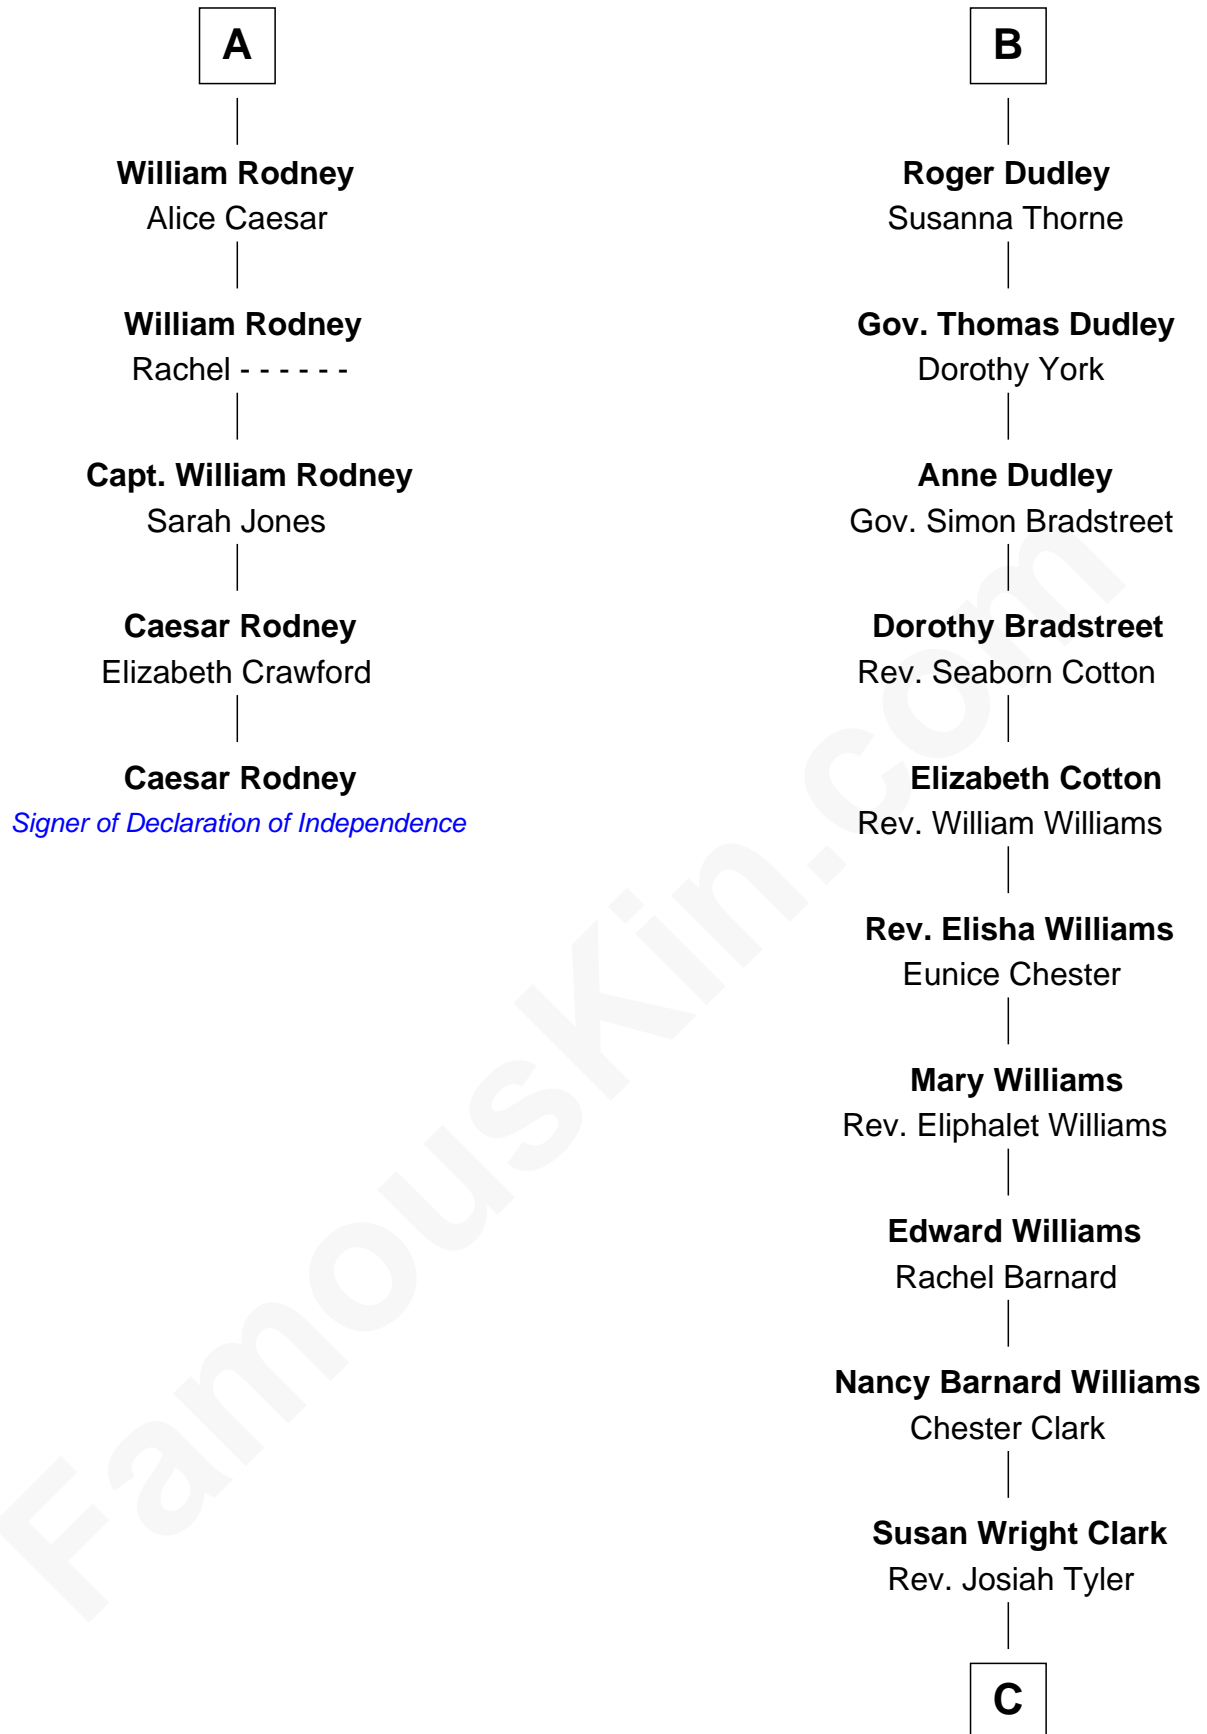

FamousKin.com

Relationship Chart of

Caesar Rodney

Signer of the Declaration of Independence

11th cousin 10 times removed of

Kate Upton

Sports Illustrated Swimsuit Cover Model

C

William Chester Tyler

Laura Leland Brooks

Margaret Hastings Tyler

Charles Henry Vial

Elizabeth Brooks Vial

Stephen Edward Upton

Jefferson Matthew Upton

Shelley Fawn Davis