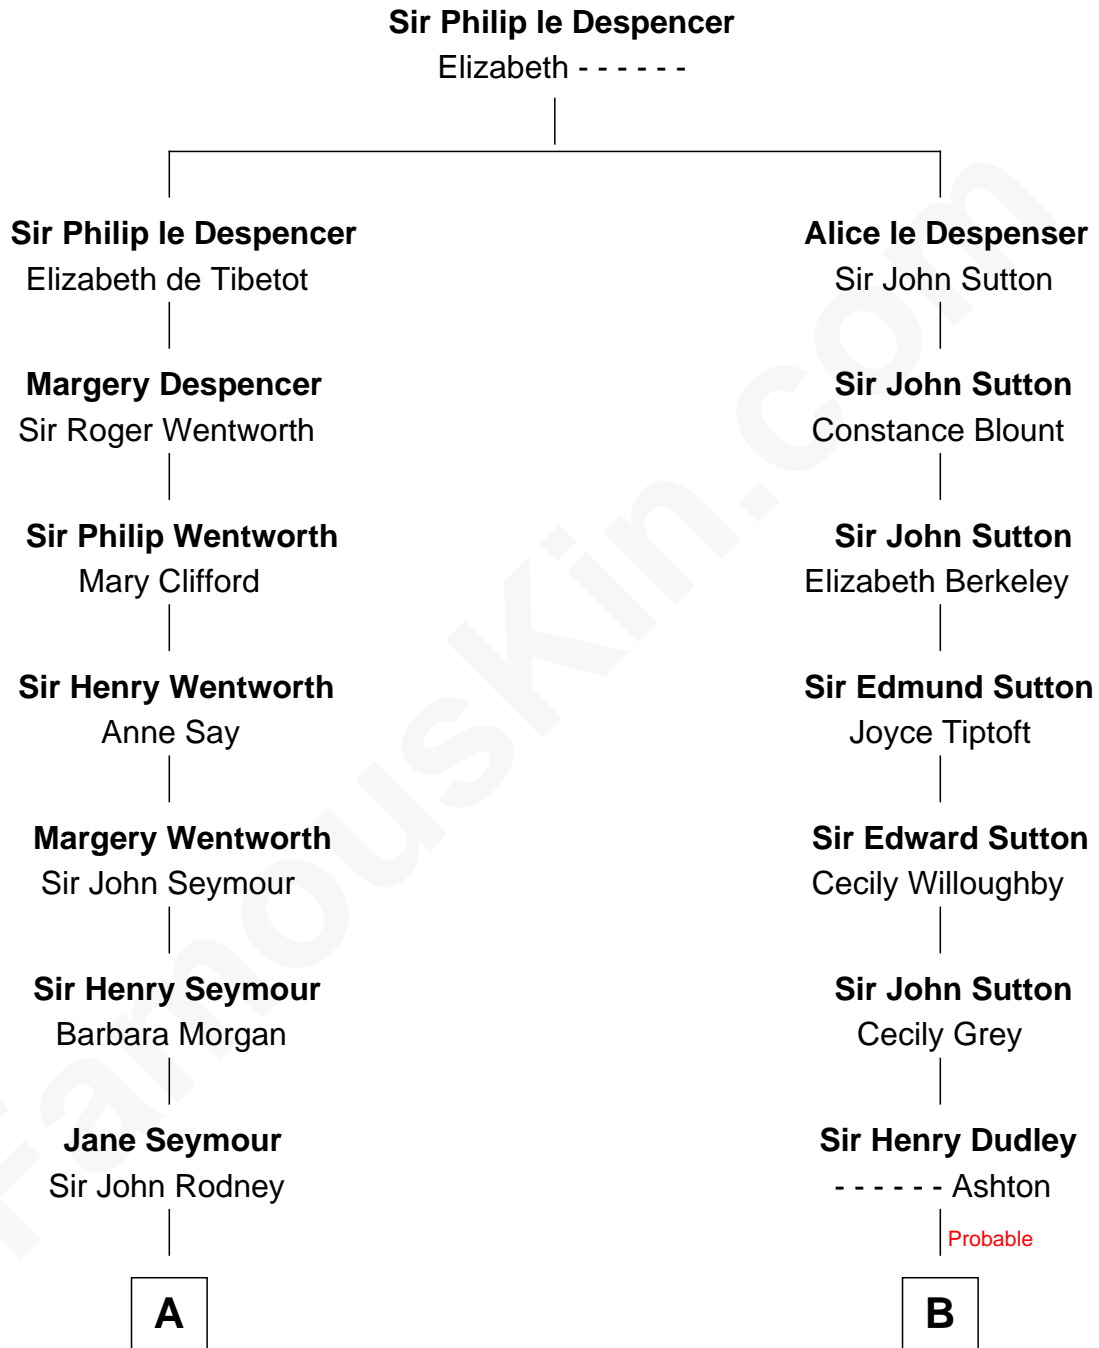

FamousKin.com

Relationship Chart of

Caesar Rodney

Signer of the Declaration of Independence

11th cousin 10 times removed of

Kate Upton

Sports Illustrated Swimsuit Cover Model

C

William Chester Tyler

Laura Leland Brooks

Margaret Hastings Tyler

Charles Henry Vial

Elizabeth Brooks Vial

Stephen Edward Upton

Jefferson Matthew Upton

Shelley Fawn Davis