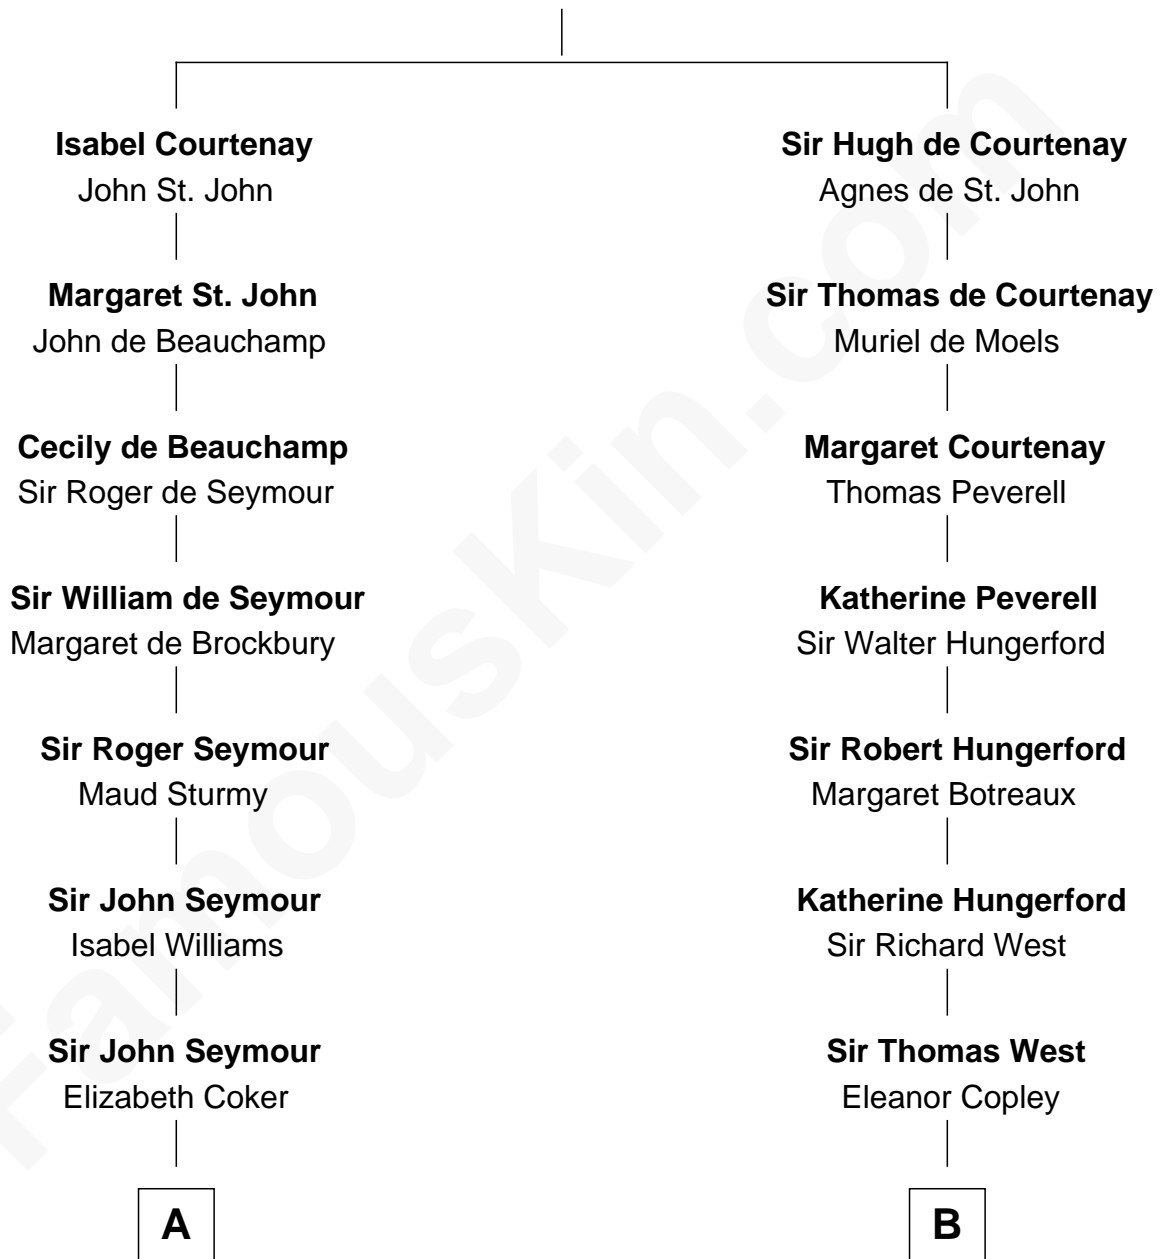

FamousKin.com

Relationship Chart of

Caesar Rodney

Signer of the Declaration of Independence

15th cousin 5 times removed of

Ray Bradbury

Author of The Martian Chronicles

Sir Hugh de Courtenay

Eleanor le Despencer

C

—
Samuel Irving Bradbury

Mary Adell Spaulding

—
Samuel Hinkston Bradbury

Minnie Alice Davis

—
Leonard Spaulding Bradbury

Esther Marie Moberg