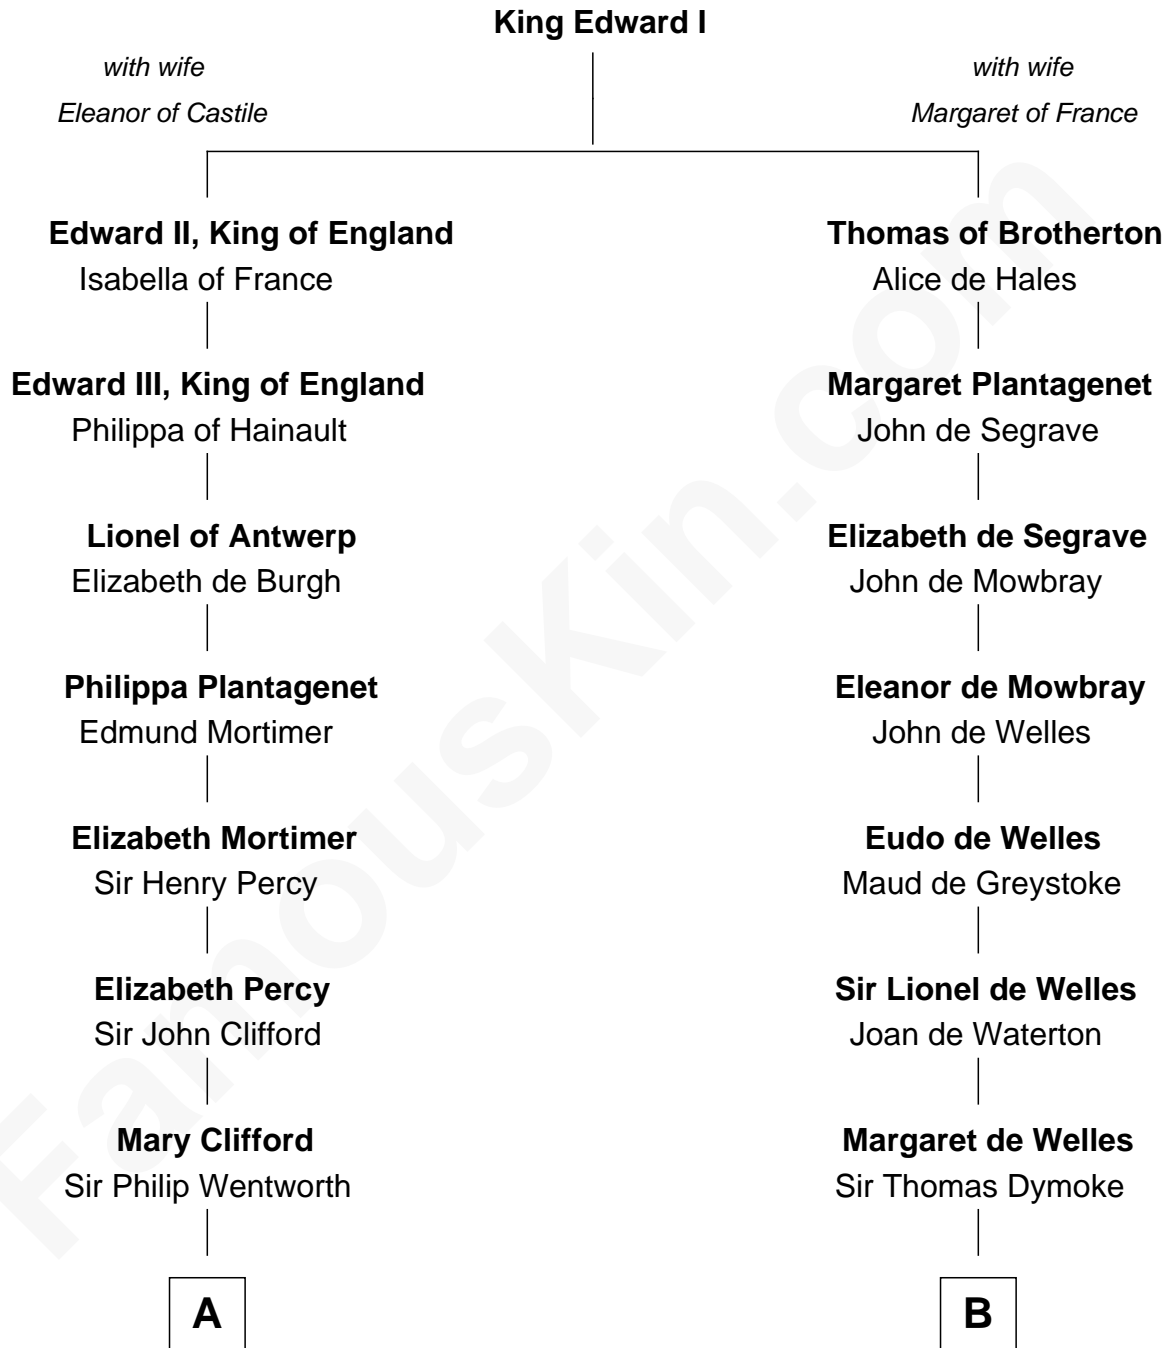

FamousKin.com

Relationship Chart of

Caesar Rodney

Signer of the Declaration of Independence

15th cousin 6 times removed of

Ray Bradbury

Author of The Martian Chronicles

C

—
Samuel Bradbury

Frances Mary Rohead

—
Samuel Irving Bradbury

Mary Adell Spaulding

—
Samuel Hinkston Bradbury

Minnie Alice Davis

—
Leonard Spaulding Bradbury

Esther Marie Moberg