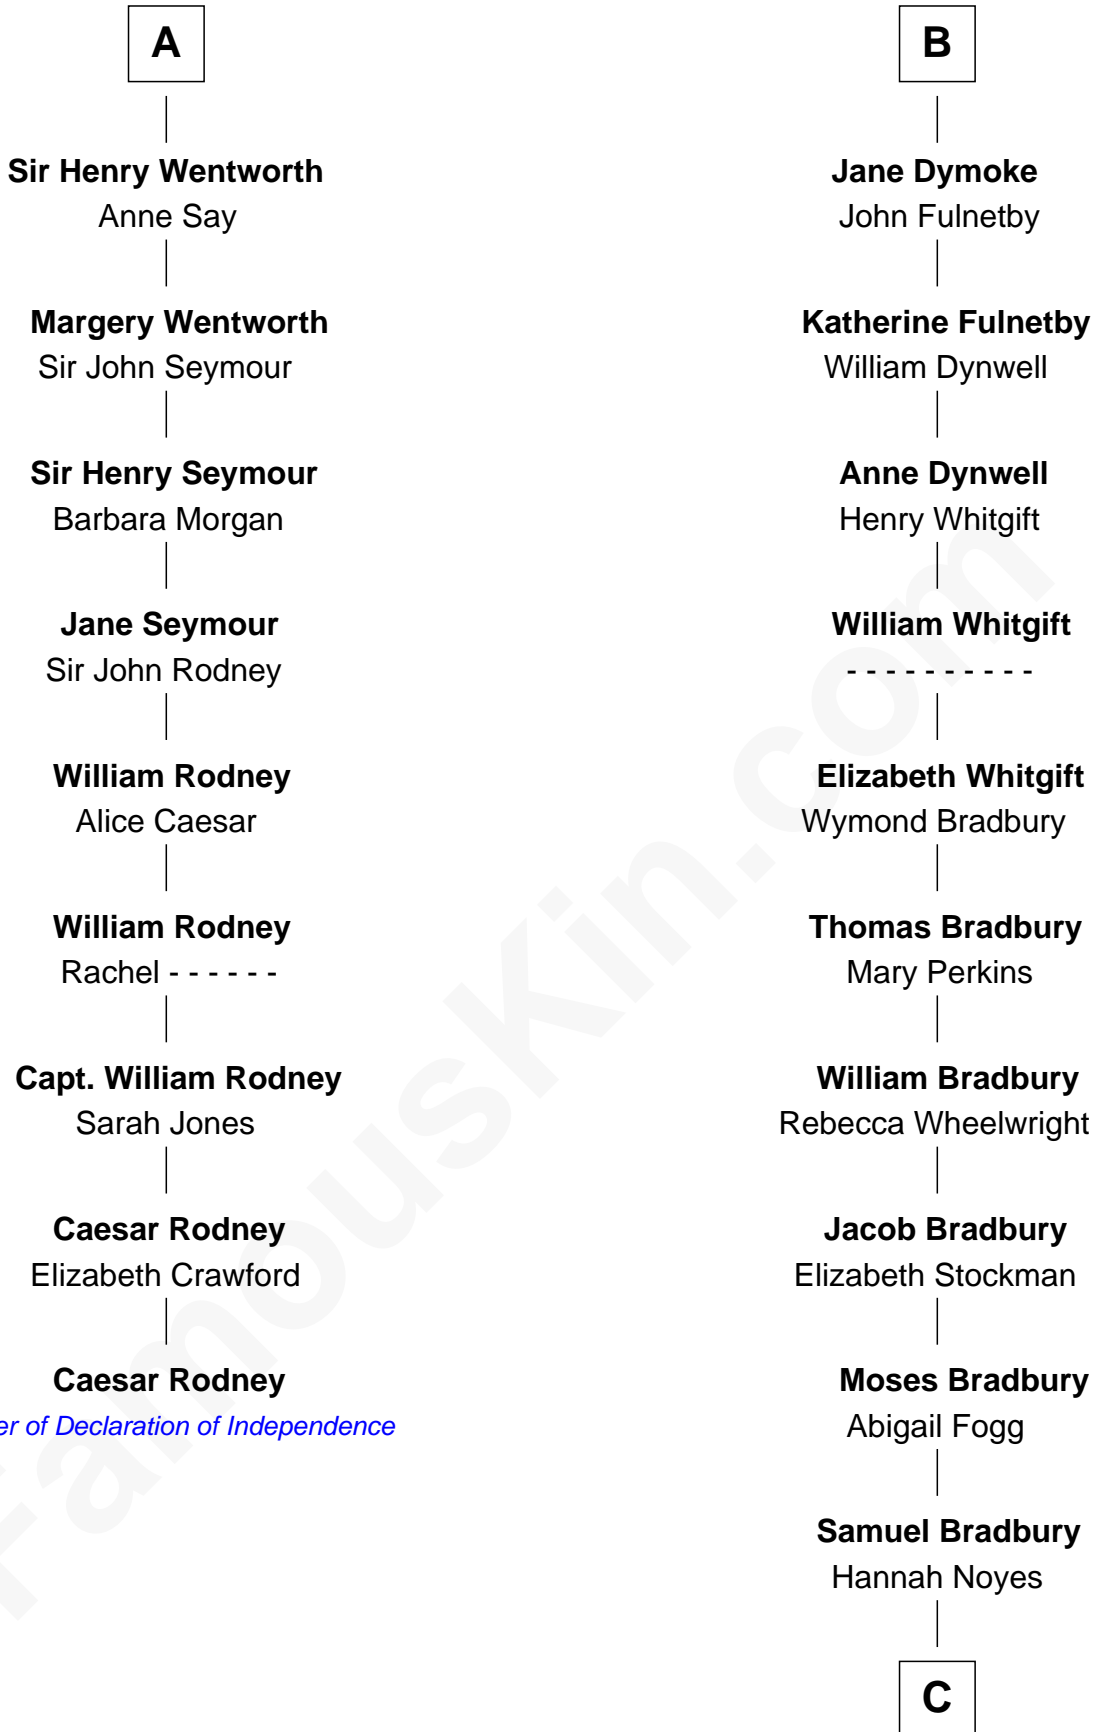

FamousKin.com

Relationship Chart of

Caesar Rodney

Signer of the Declaration of Independence

15th cousin 6 times removed of

Ray Bradbury

Author of The Martian Chronicles

C

—
Samuel Bradbury

Frances Mary Rohead

—
Samuel Irving Bradbury

Mary Adell Spaulding

—
Samuel Hinkston Bradbury

Minnie Alice Davis

—
Leonard Spaulding Bradbury

Esther Marie Moberg