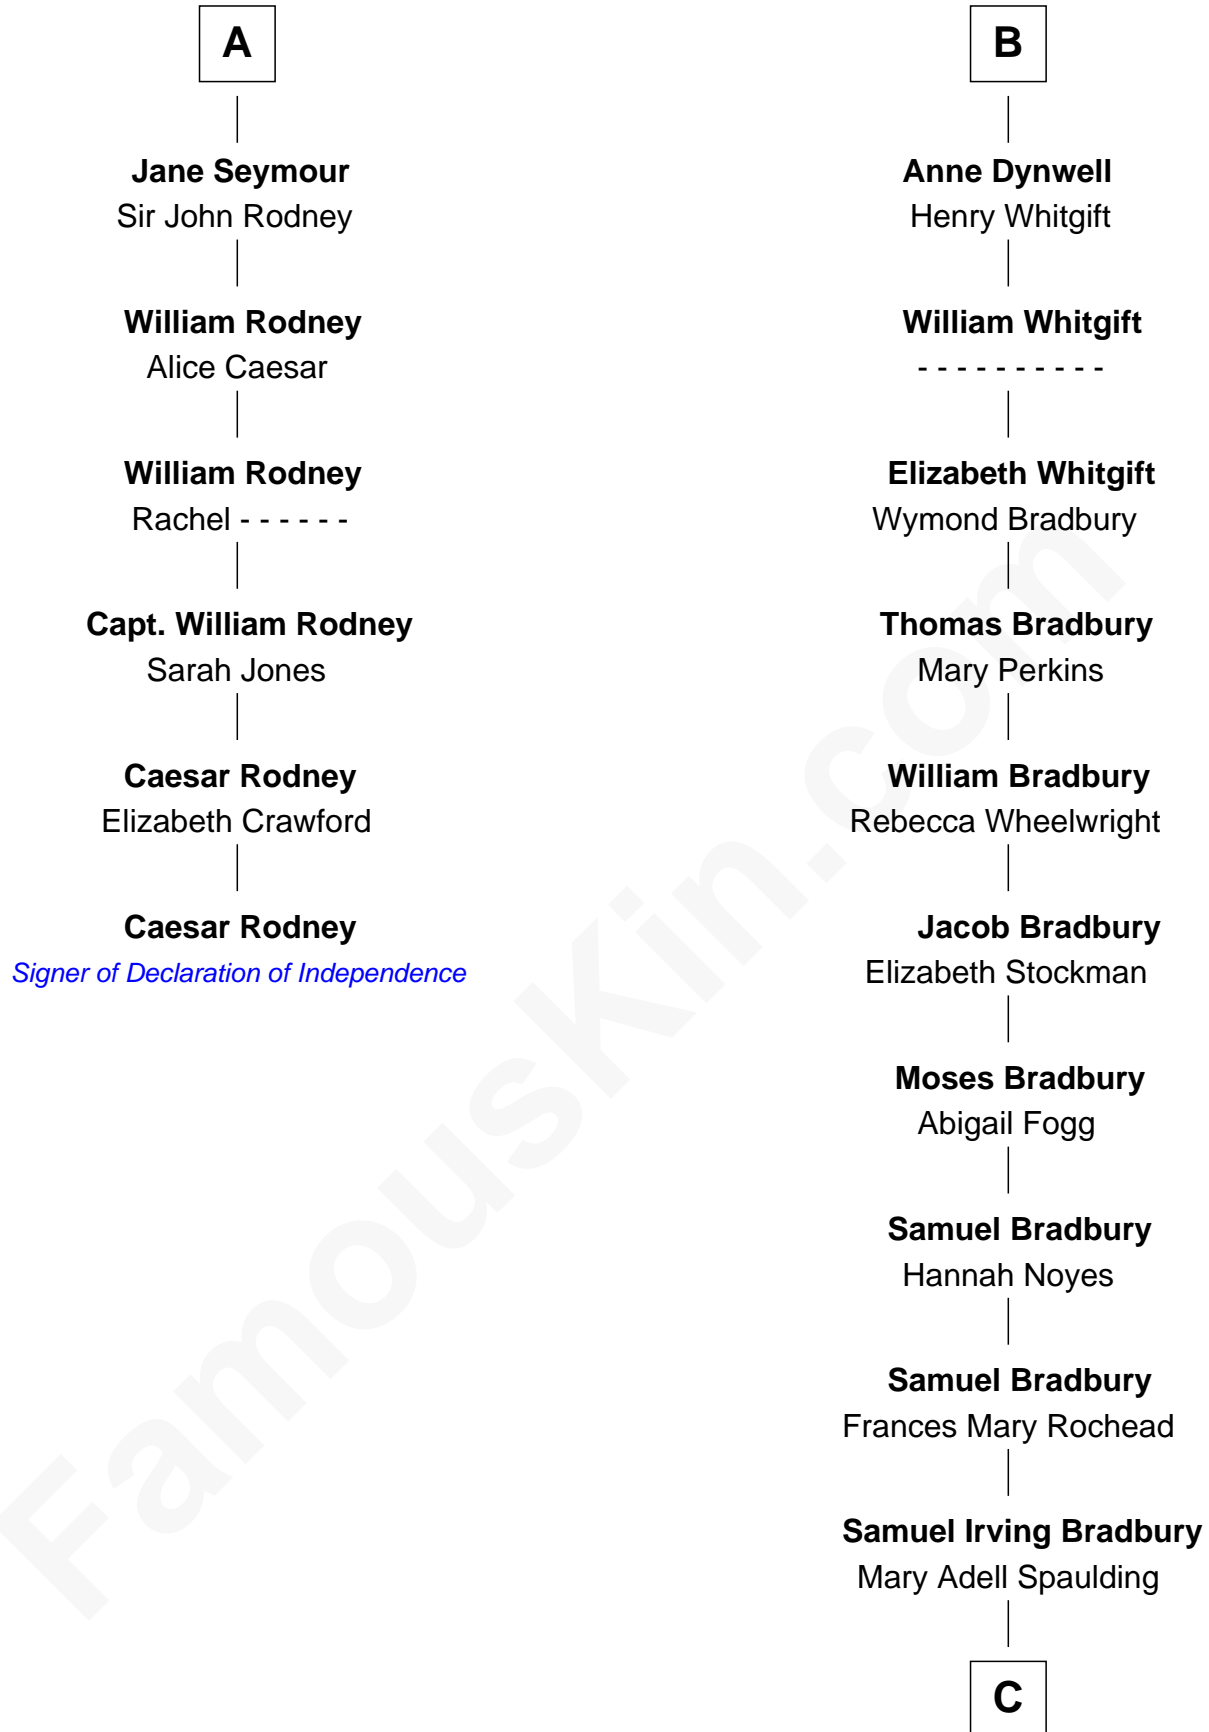

## Relationship Chart of

### Caesar Rodney

*Signer of the Declaration of Independence*

12th cousin 7 times removed of

### Ray Bradbury

*Author of The Martian Chronicles*

C

Samuel Hinkston Bradbury

Minnie Alice Davis

Leonard Spaulding Bradbury

Esther Marie Moberg

Ray Bradbury