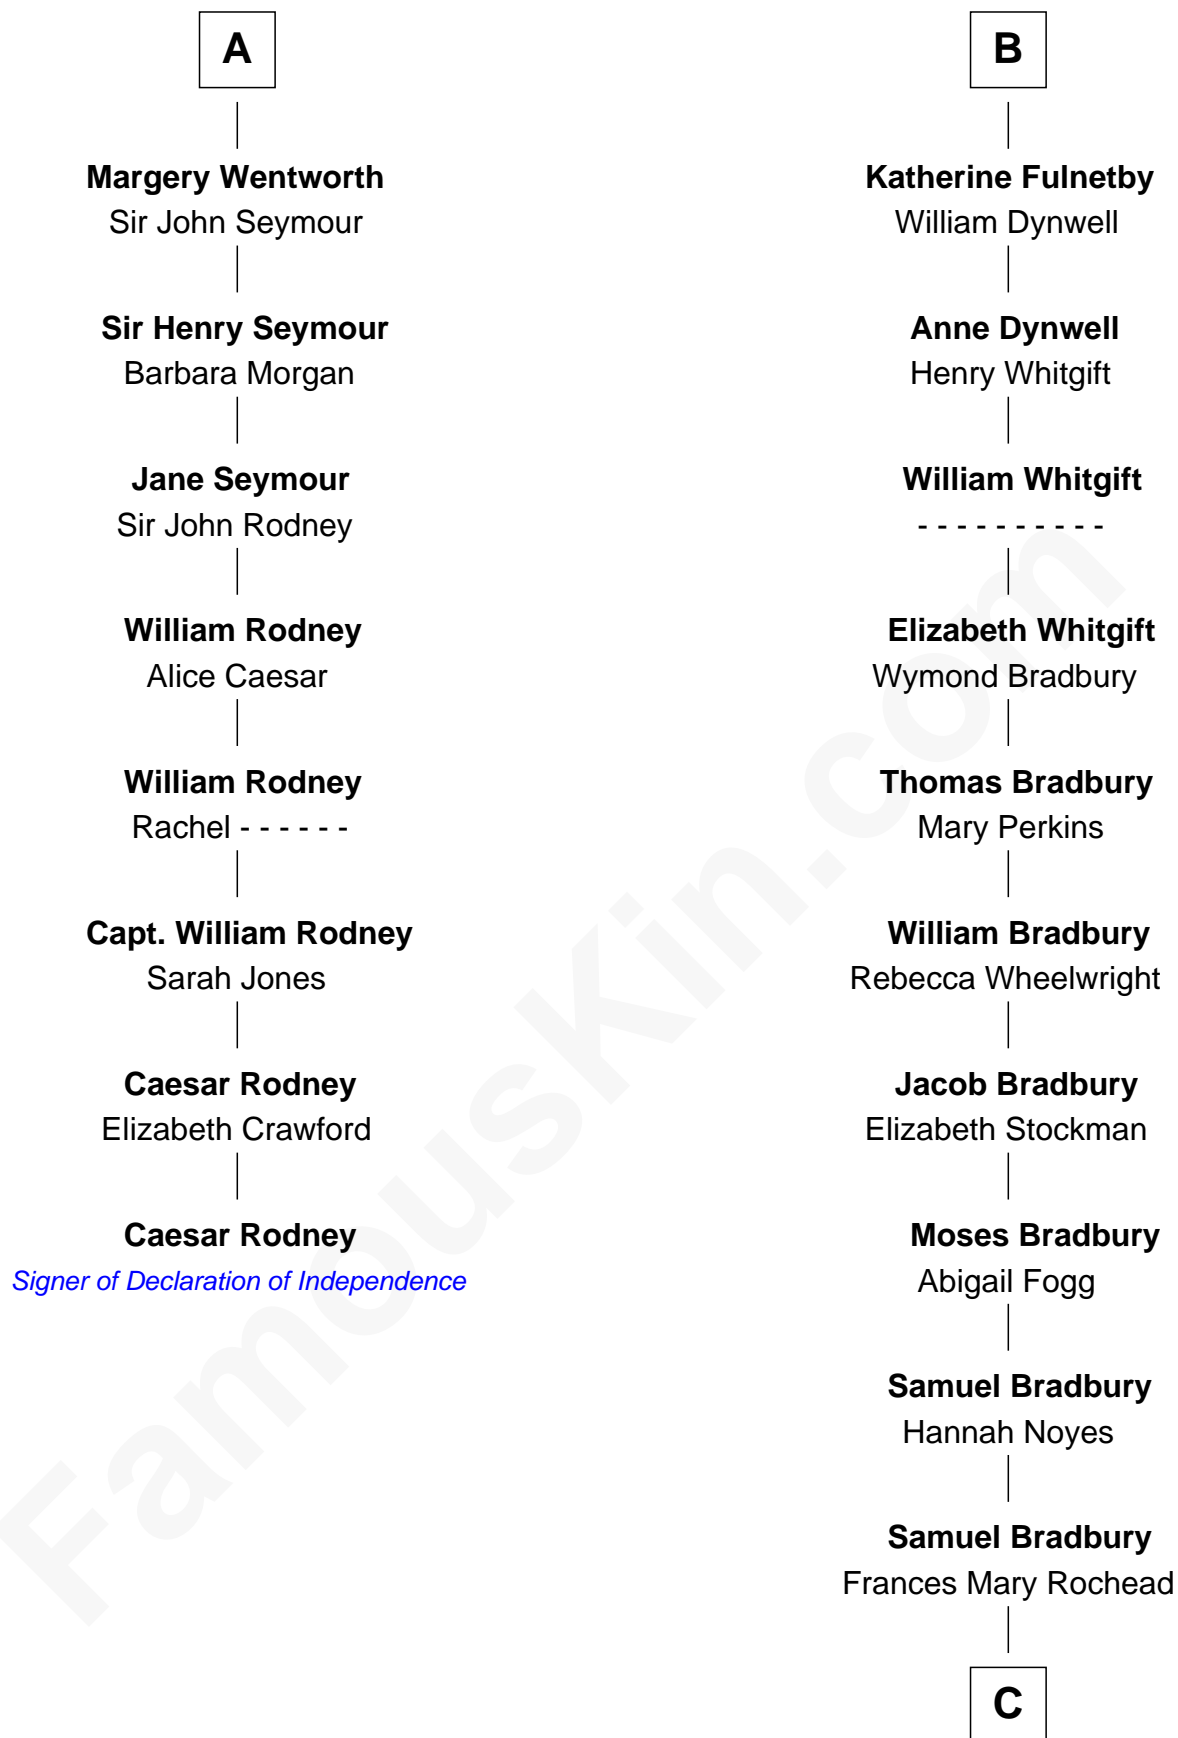

FamousKin.com

Relationship Chart of

Caesar Rodney

Signer of the Declaration of Independence

14th cousin 6 times removed of

Ray Bradbury

Author of The Martian Chronicles

C

—
Samuel Irving Bradbury

Mary Adell Spaulding

—
Samuel Hinkston Bradbury

Minnie Alice Davis

—
Leonard Spaulding Bradbury

Esther Marie Moberg

—
Ray Bradbury

Author of [The Martian Chronicles](#)