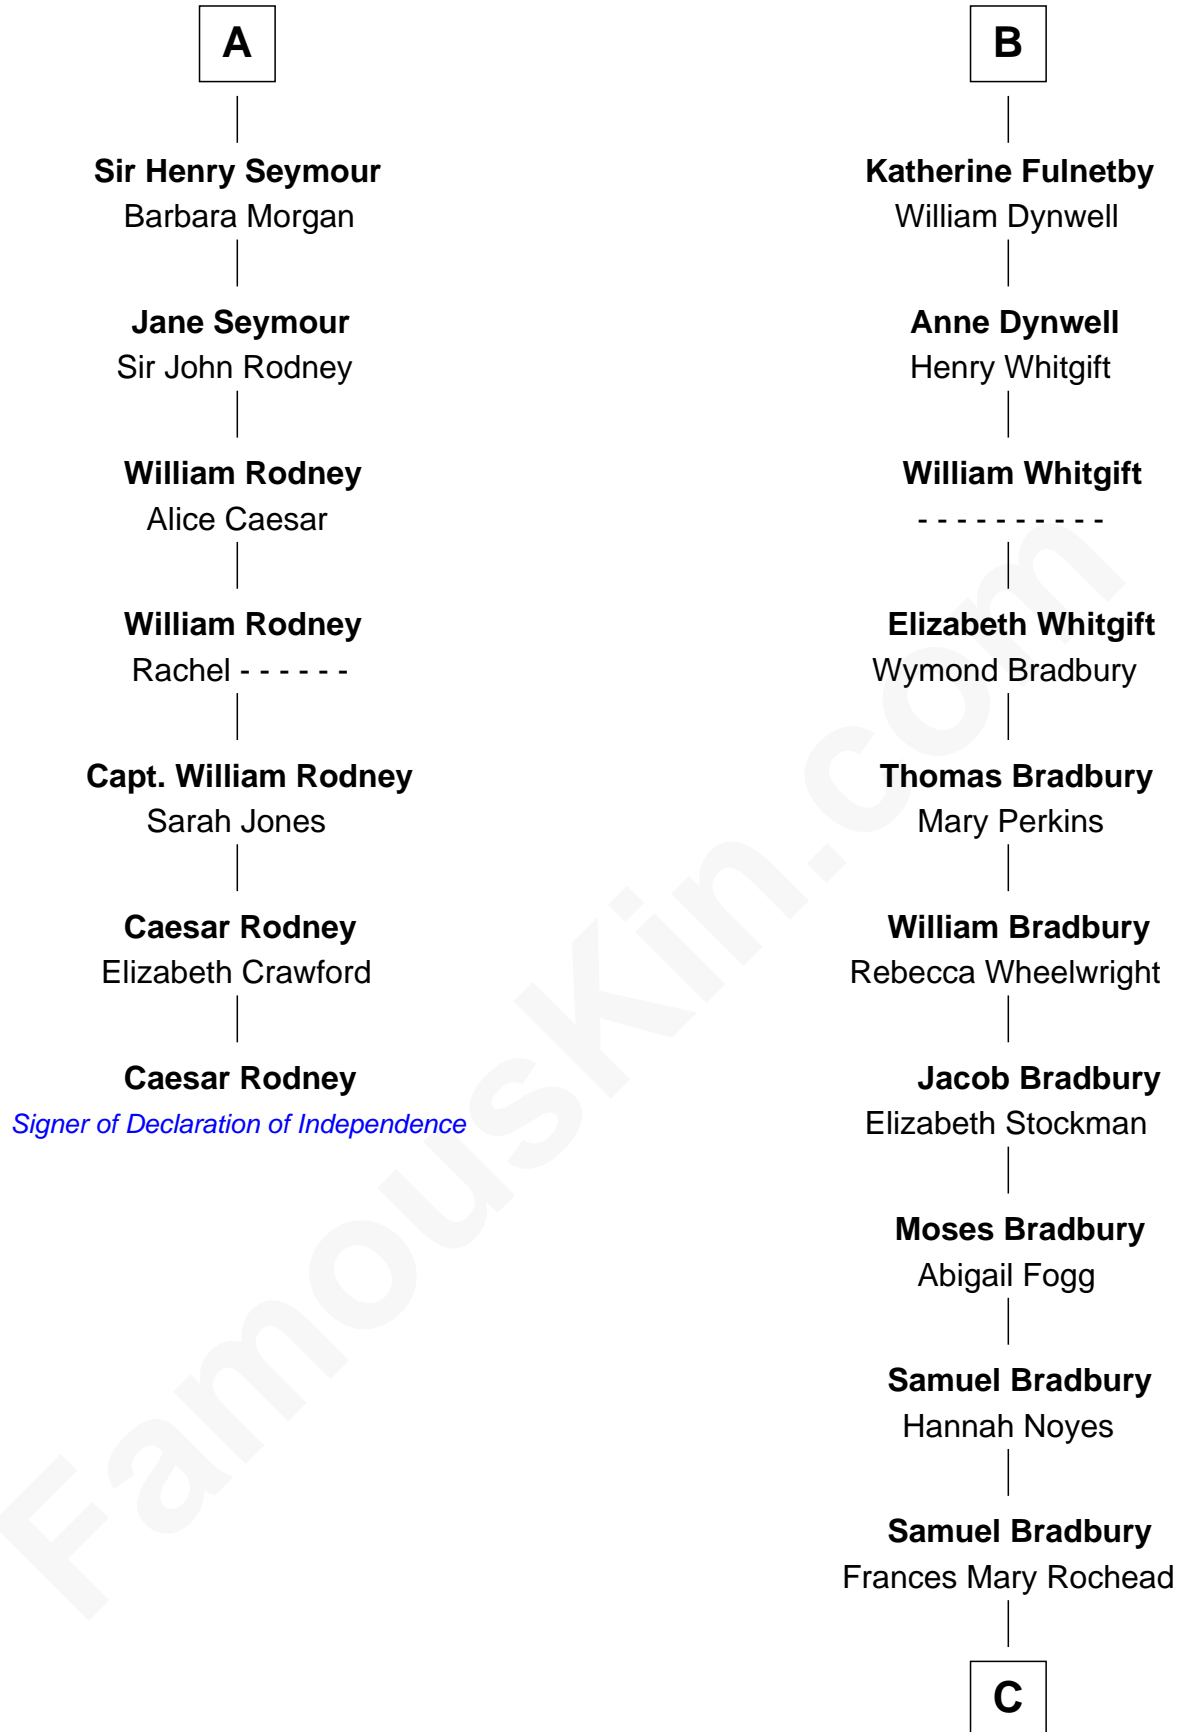

FamousKin.com

Relationship Chart of

Caesar Rodney

Signer of the Declaration of Independence

13th cousin 7 times removed of

Ray Bradbury

Author of The Martian Chronicles

Bartholomew de Badlesmere

Margery de Badlesmere

Sir William de Ros

Maud de Roos

John de Welles

John de Welles

Eleanor de Mowbray

Eudo de Welles

Maud de Greystoke

Sir Lionel de Welles

Joan de Waterton

Margaret de Welles

Sir Thomas Dymoke

Jane Dymoke

John Fulnetby

B

C