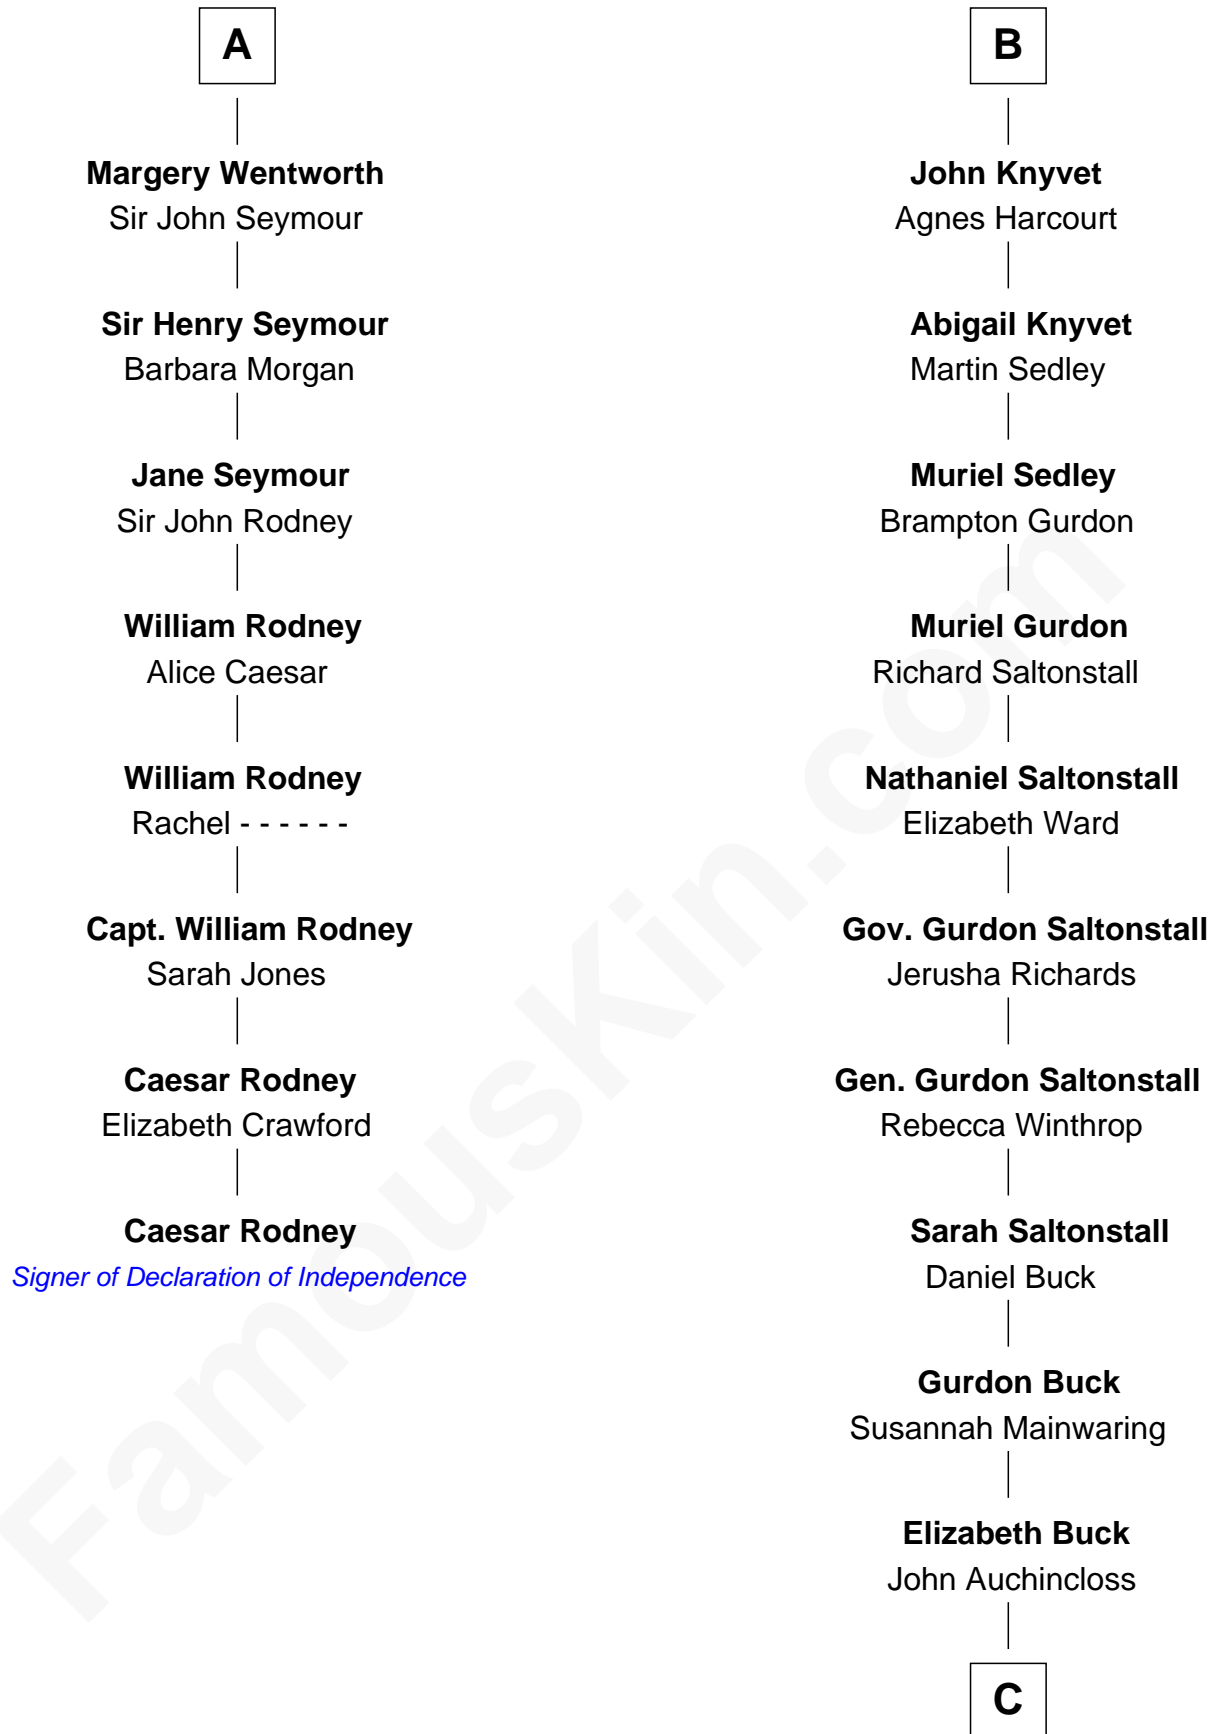

## Relationship Chart of

### Caesar Rodney

*Signer of the Declaration of Independence*

14th cousin 5 times removed of

### Louis Auchincloss

*Author*

**C**

John Winthrop Auchincloss

Joanna Hone Russell

Joseph Howland Auchincloss

Priscilla Dixon Stanton

Louis Auchincloss