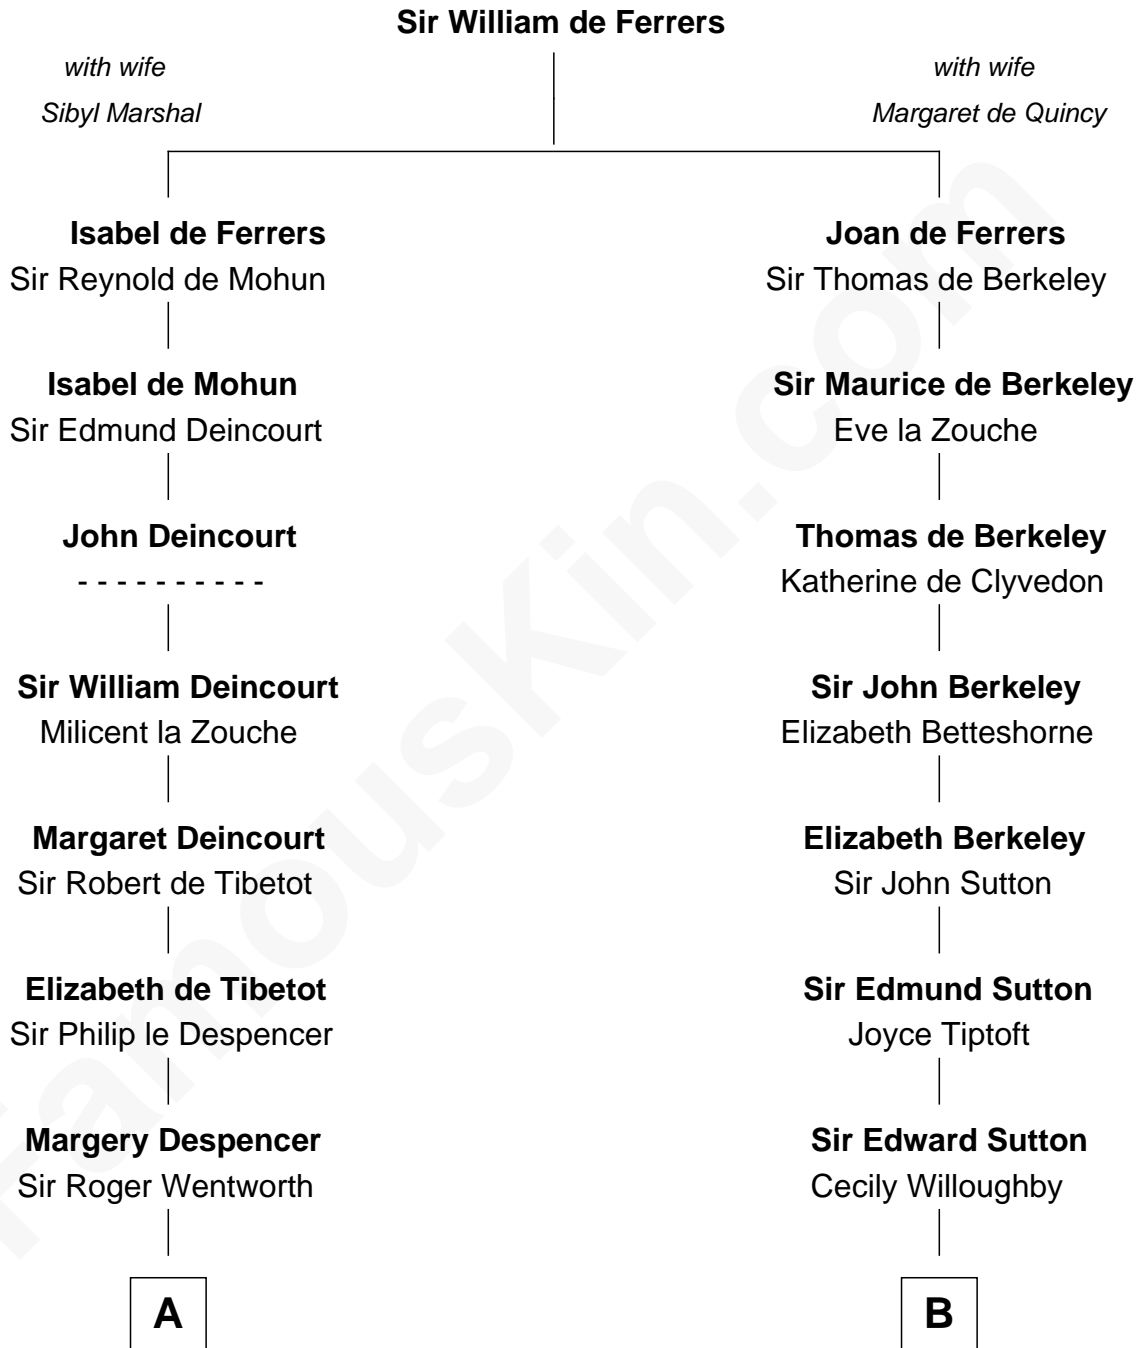

# FamousKin.com

## Relationship Chart of

### Caesar Rodney

*Signer of the Declaration of Independence*

16th cousin 3 times removed of

**Louis Auchincloss**  
*Author*

**C**

**John Winthrop Auchincloss**

Joanna Hone Russell

**Joseph Howland Auchincloss**