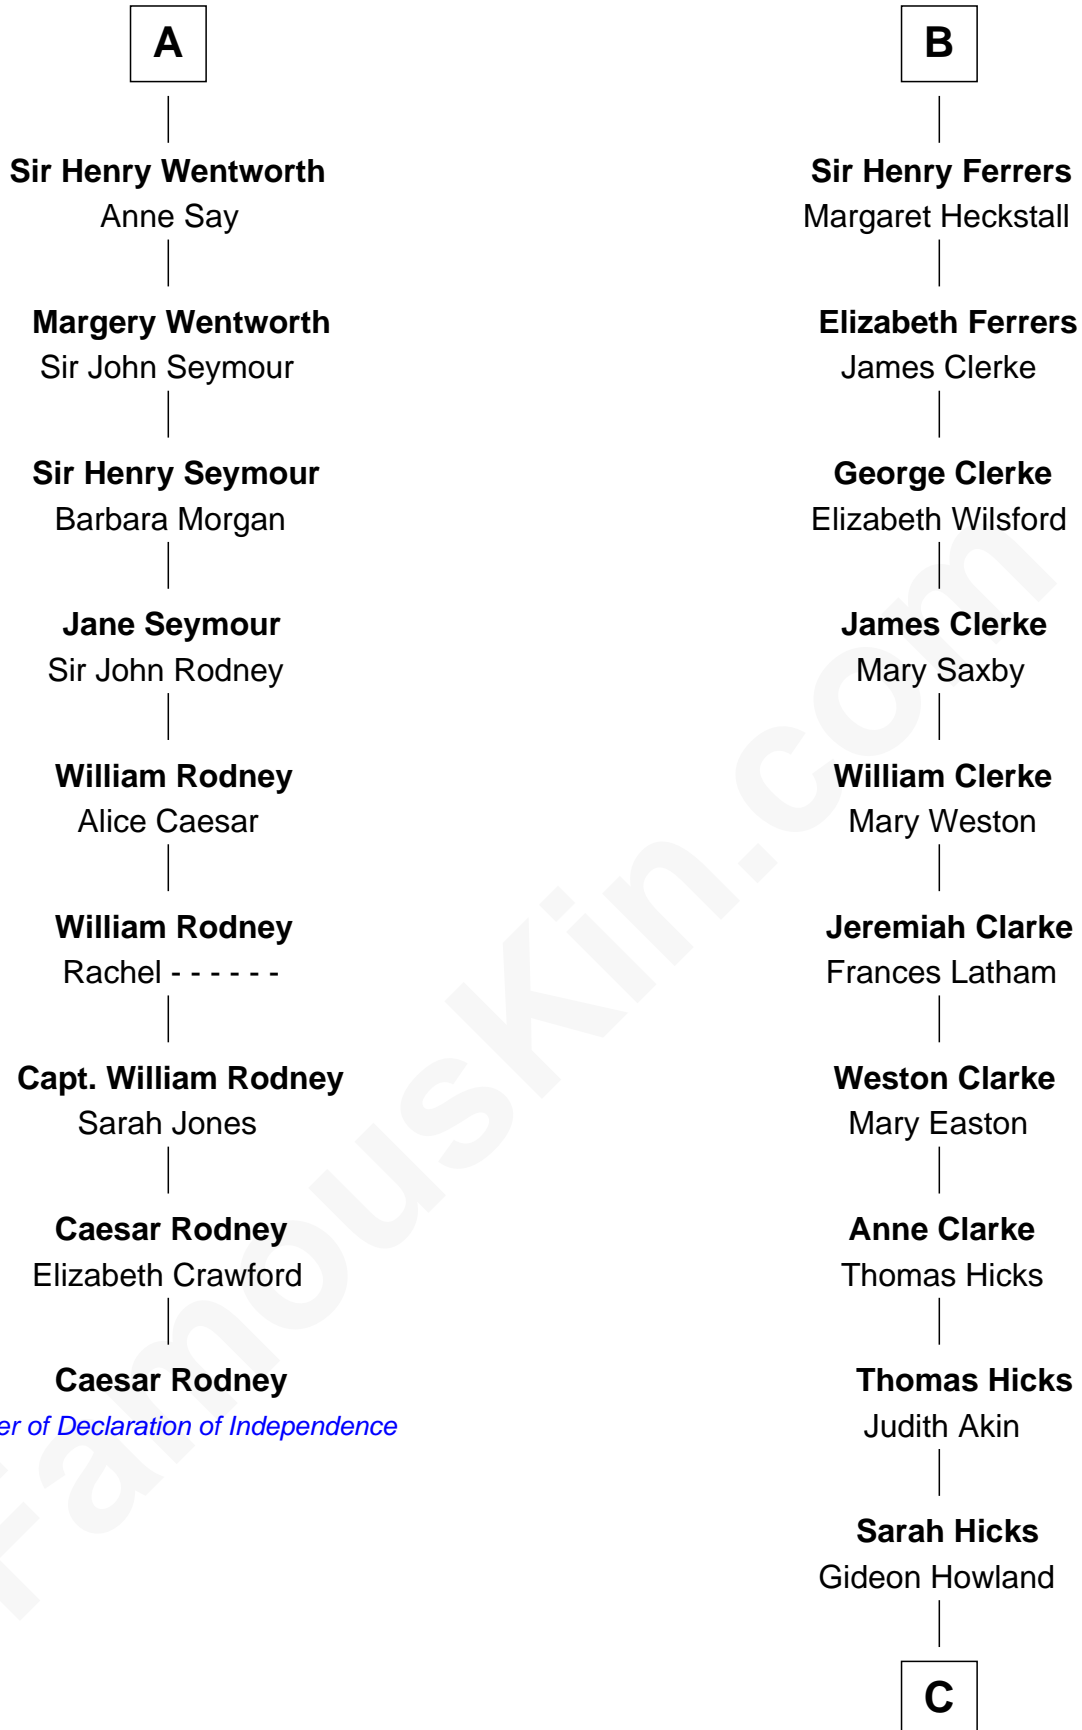

FamousKin.com

Relationship Chart of

Caesar Rodney

Signer of the Declaration of Independence

15th cousin 4 times removed of

Hetty Green

"The Witch of Wall Street"

C

Gideon Howland
Mehitable Howland

Abby Slocum Howland
Edward Mott Robinson

Hetty Green
"The Witch of Wall Street"

FamousKin.com