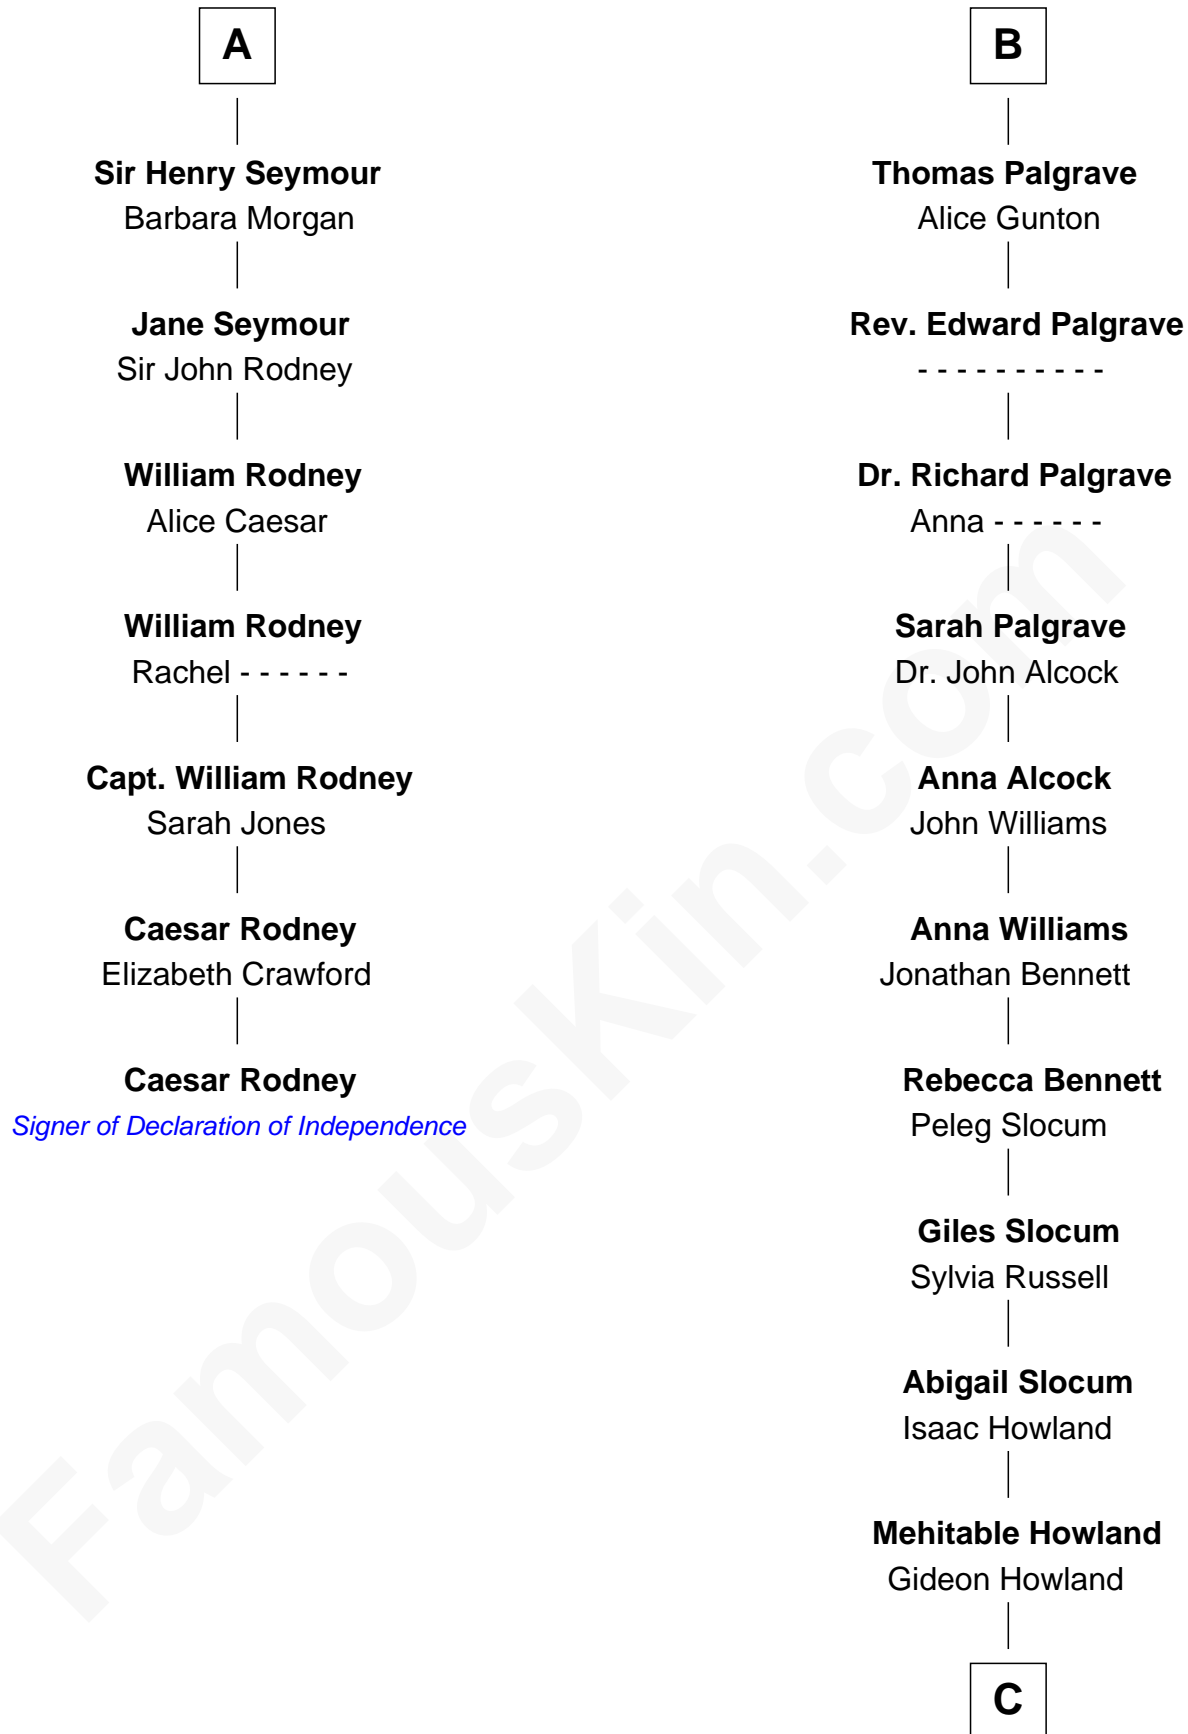

FamousKin.com

Relationship Chart of

Caesar Rodney

Signer of the Declaration of Independence

13th cousin 5 times removed of

Hetty Green

"The Witch of Wall Street"

Henry Plantagenet
Maud de Chaworth

Mary Plantagenet
Henry de Percy

Sir Henry Percy
Margaret de Neville

Sir Henry Percy
Elizabeth Mortimer

Elizabeth Percy
Sir John Clifford

Mary Clifford
Sir Philip Wentworth

Sir Henry Wentworth
Anne Say

Margery Wentworth
Sir John Seymour

A

Eleanor Plantagenet
Richard Fitzalan

Sir Richard Fitzalan
Elizabeth de Bohun

Elizabeth Fitzalan
Sir Robert Goushill

Elizabeth Goushill
Sir Robert Wingfield

Elizabeth Wingfield
Sir William Brandon

Eleanor Brandon
John Glemham

Anne Glemham
Henry Palgrave

B

C

Abby Slocum Howland

Edward Mott Robinson

Hetty Green

"The Witch of Wall Street"

FamousKin.com