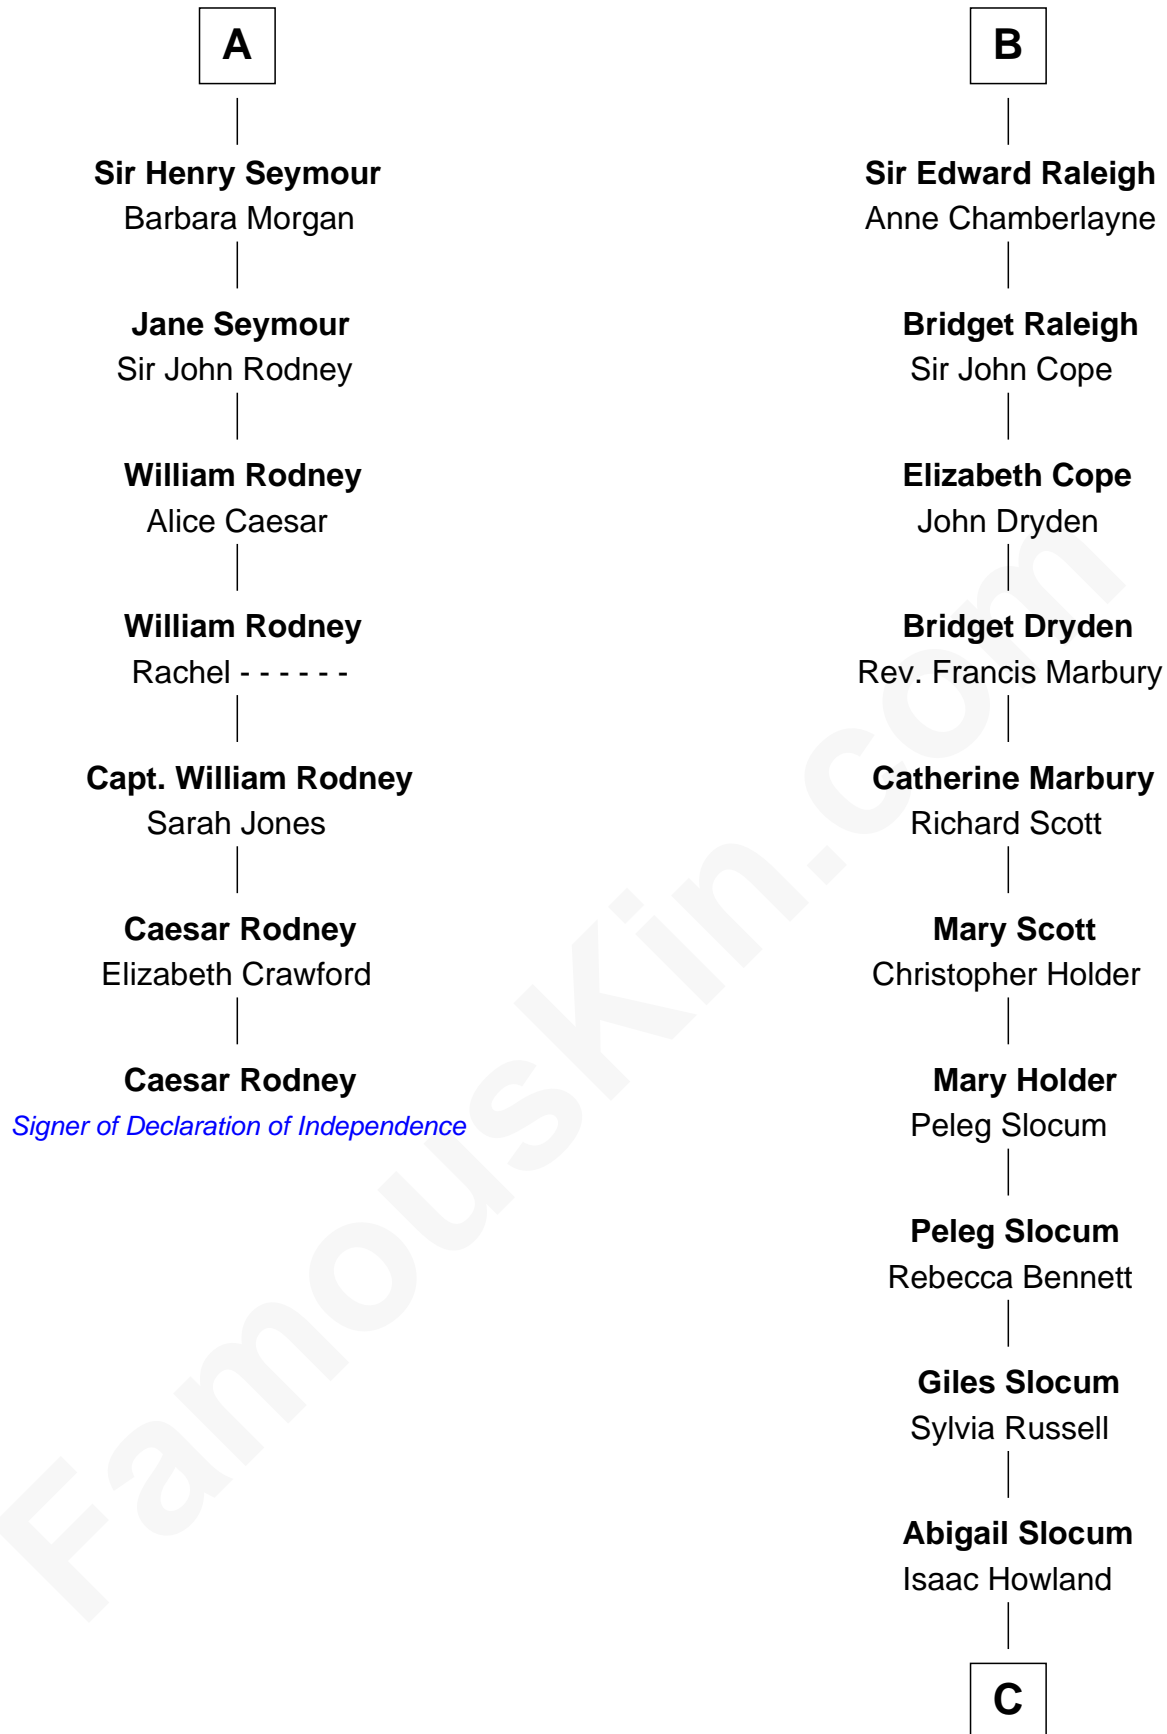

FamousKin.com

Relationship Chart of

Caesar Rodney

Signer of the Declaration of Independence

13th cousin 6 times removed of

Hetty Green

"The Witch of Wall Street"

Sir Hugh I de Audley

Iseult de Mortimer

Alice de Audley
Sir Ralph de Neville

Margaret de Neville
Sir Henry Percy

Sir Henry Percy
Elizabeth Mortimer

Elizabeth Percy
Sir John Clifford

Mary Clifford
Sir Philip Wentworth

Sir Henry Wentworth
Anne Say

Margery Wentworth
Sir John Seymour

A

Hugh de Audley
Margaret de Clare

Margaret de Audley
Ralph de Stafford

Elizabeth de Stafford
John de Ferrers

Robert de Ferrers
Margaret Despencer

Phillippa Ferrers
Sir Thomas Greene

Elizabeth Greene
William Raleigh

Sir Edward Raleigh
Margaret Verney

B

C

Mehitable Howland

Gideon Howland

Abby Slocum Howland

Edward Mott Robinson