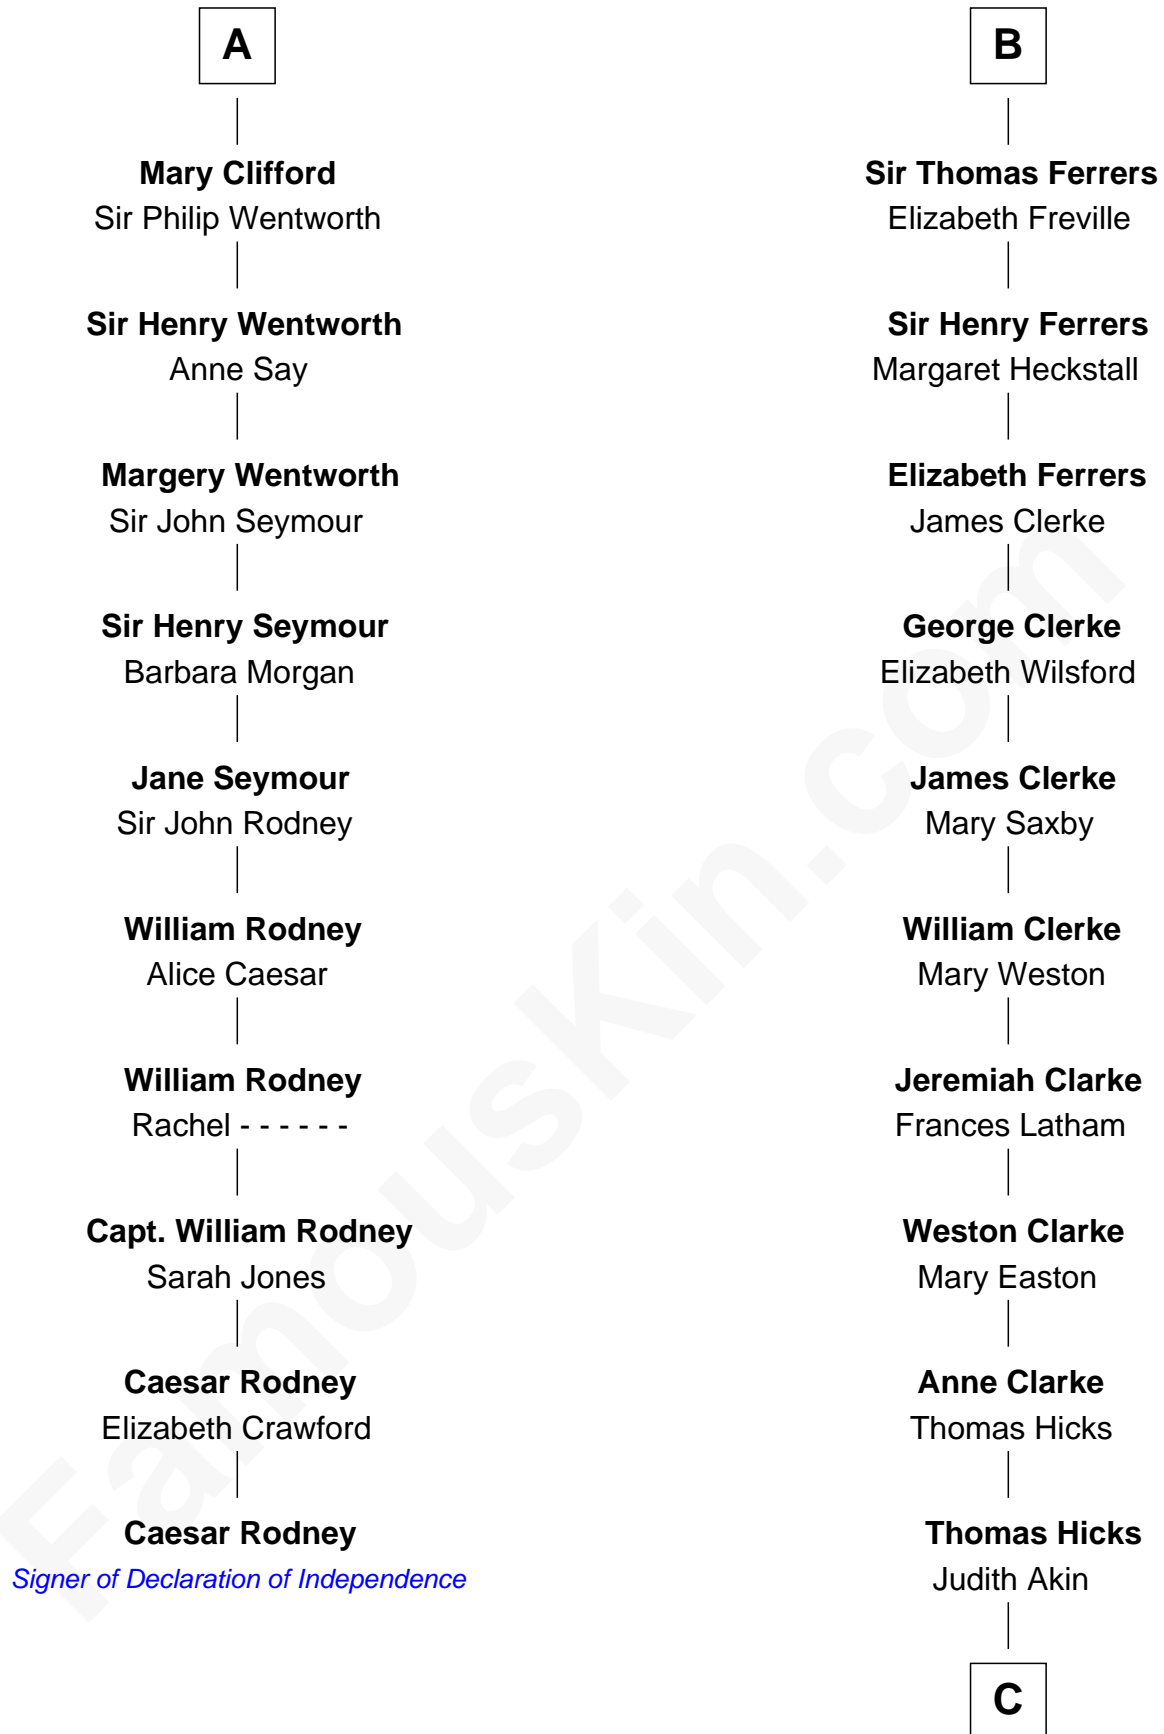

FamousKin.com

Relationship Chart of

Caesar Rodney

Signer of the Declaration of Independence

16th cousin 4 times removed of

Hetty Green

"The Witch of Wall Street"

C

—
Sarah Hicks

Gideon Howland

—
Gideon Howland

Mehitable Howland

—
Abby Slocum Howland

Edward Mott Robinson

—
Hetty Green

"The Witch of Wall Street"