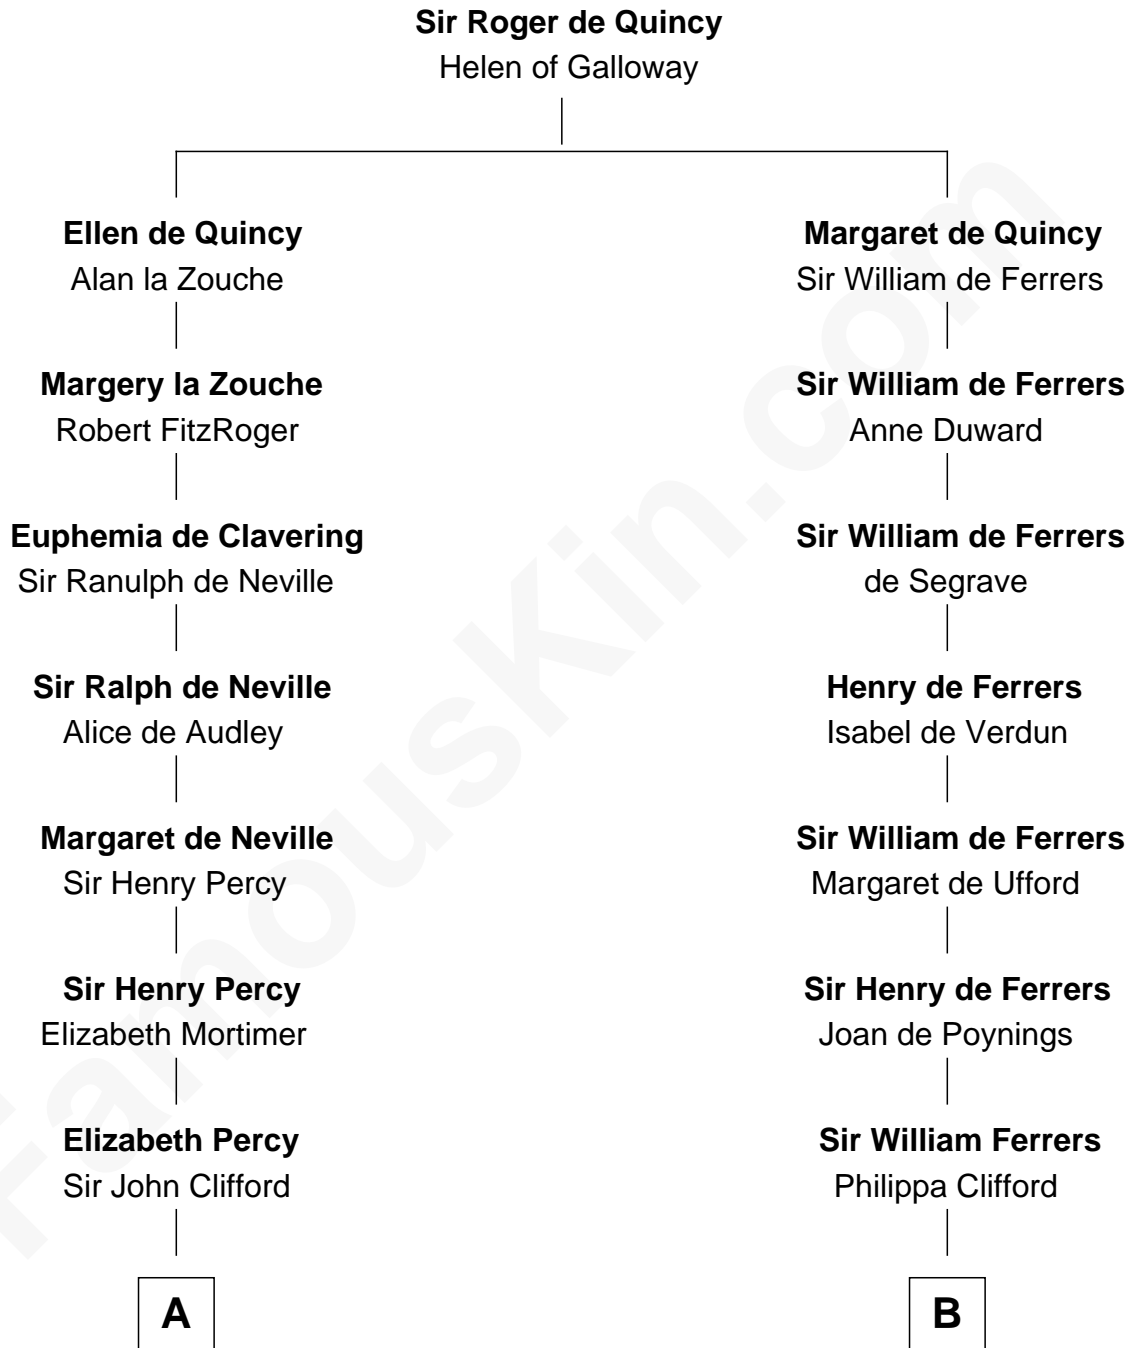

FamousKin.com

Relationship Chart of

Caesar Rodney

Signer of the Declaration of Independence

16th cousin 4 times removed of

Hetty Green

"The Witch of Wall Street"

C

—
Sarah Hicks

Gideon Howland

—
Gideon Howland

Mehitable Howland

—
Abby Slocum Howland

Edward Mott Robinson

—
Hetty Green

"The Witch of Wall Street"