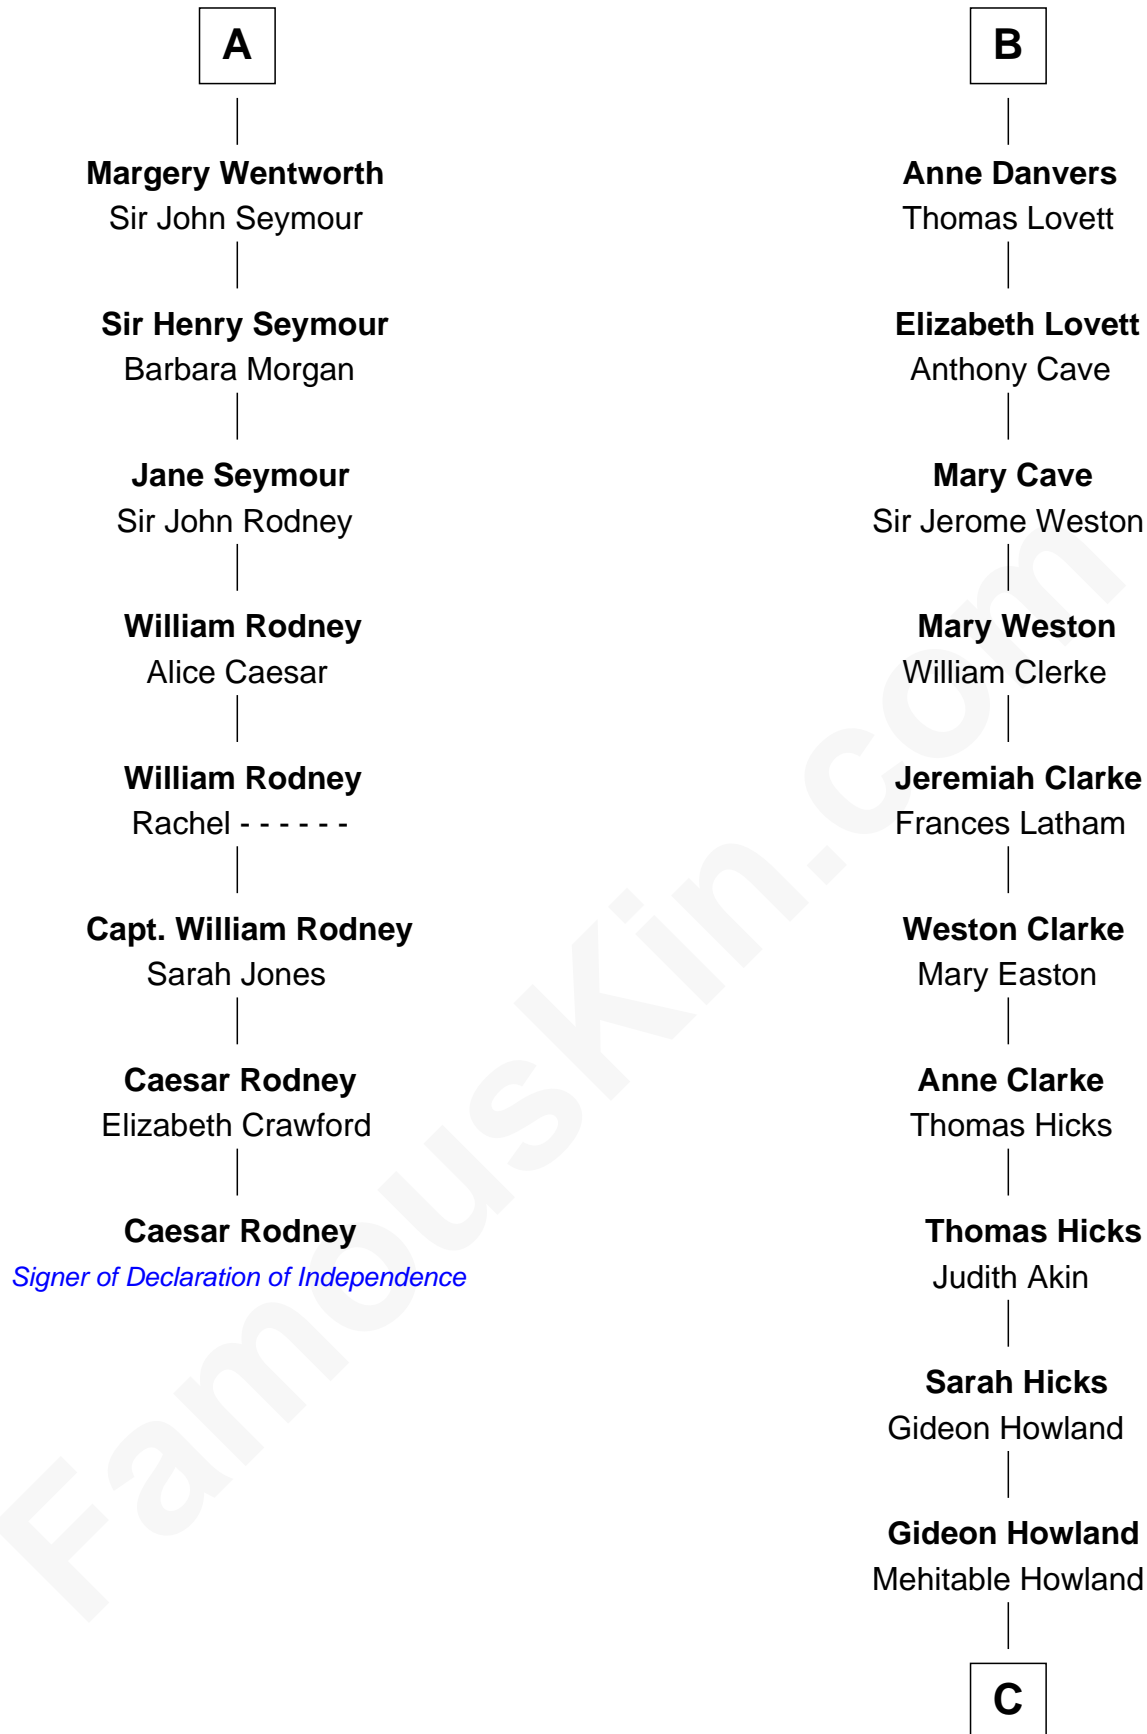

FamousKin.com

Relationship Chart of

Caesar Rodney

Signer of the Declaration of Independence

14th cousin 4 times removed of

Hetty Green

"The Witch of Wall Street"

Sir William de Montagu

Elizabeth de Montfort

C

Abby Slocum Howland

Edward Mott Robinson

Hetty Green

"The Witch of Wall Street"

FamousKin.com