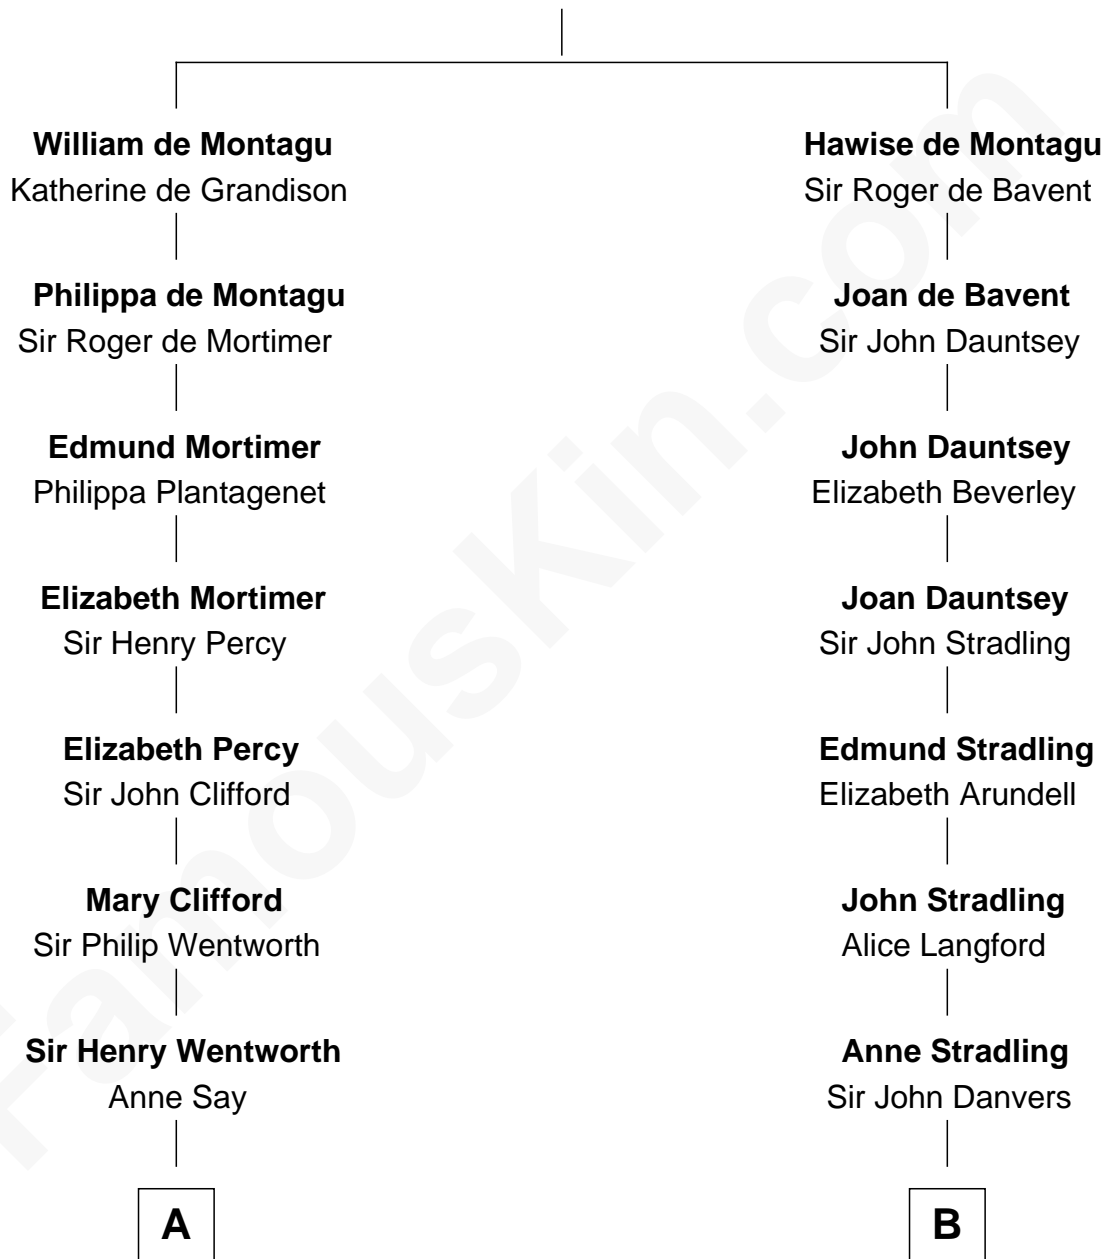

FamousKin.com

Relationship Chart of

Caesar Rodney

Signer of the Declaration of Independence

14th cousin 4 times removed of

Hetty Green

"The Witch of Wall Street"

Sir William de Montagu

Elizabeth de Montfort

C

Abby Slocum Howland

Edward Mott Robinson

Hetty Green

"The Witch of Wall Street"

FamousKin.com