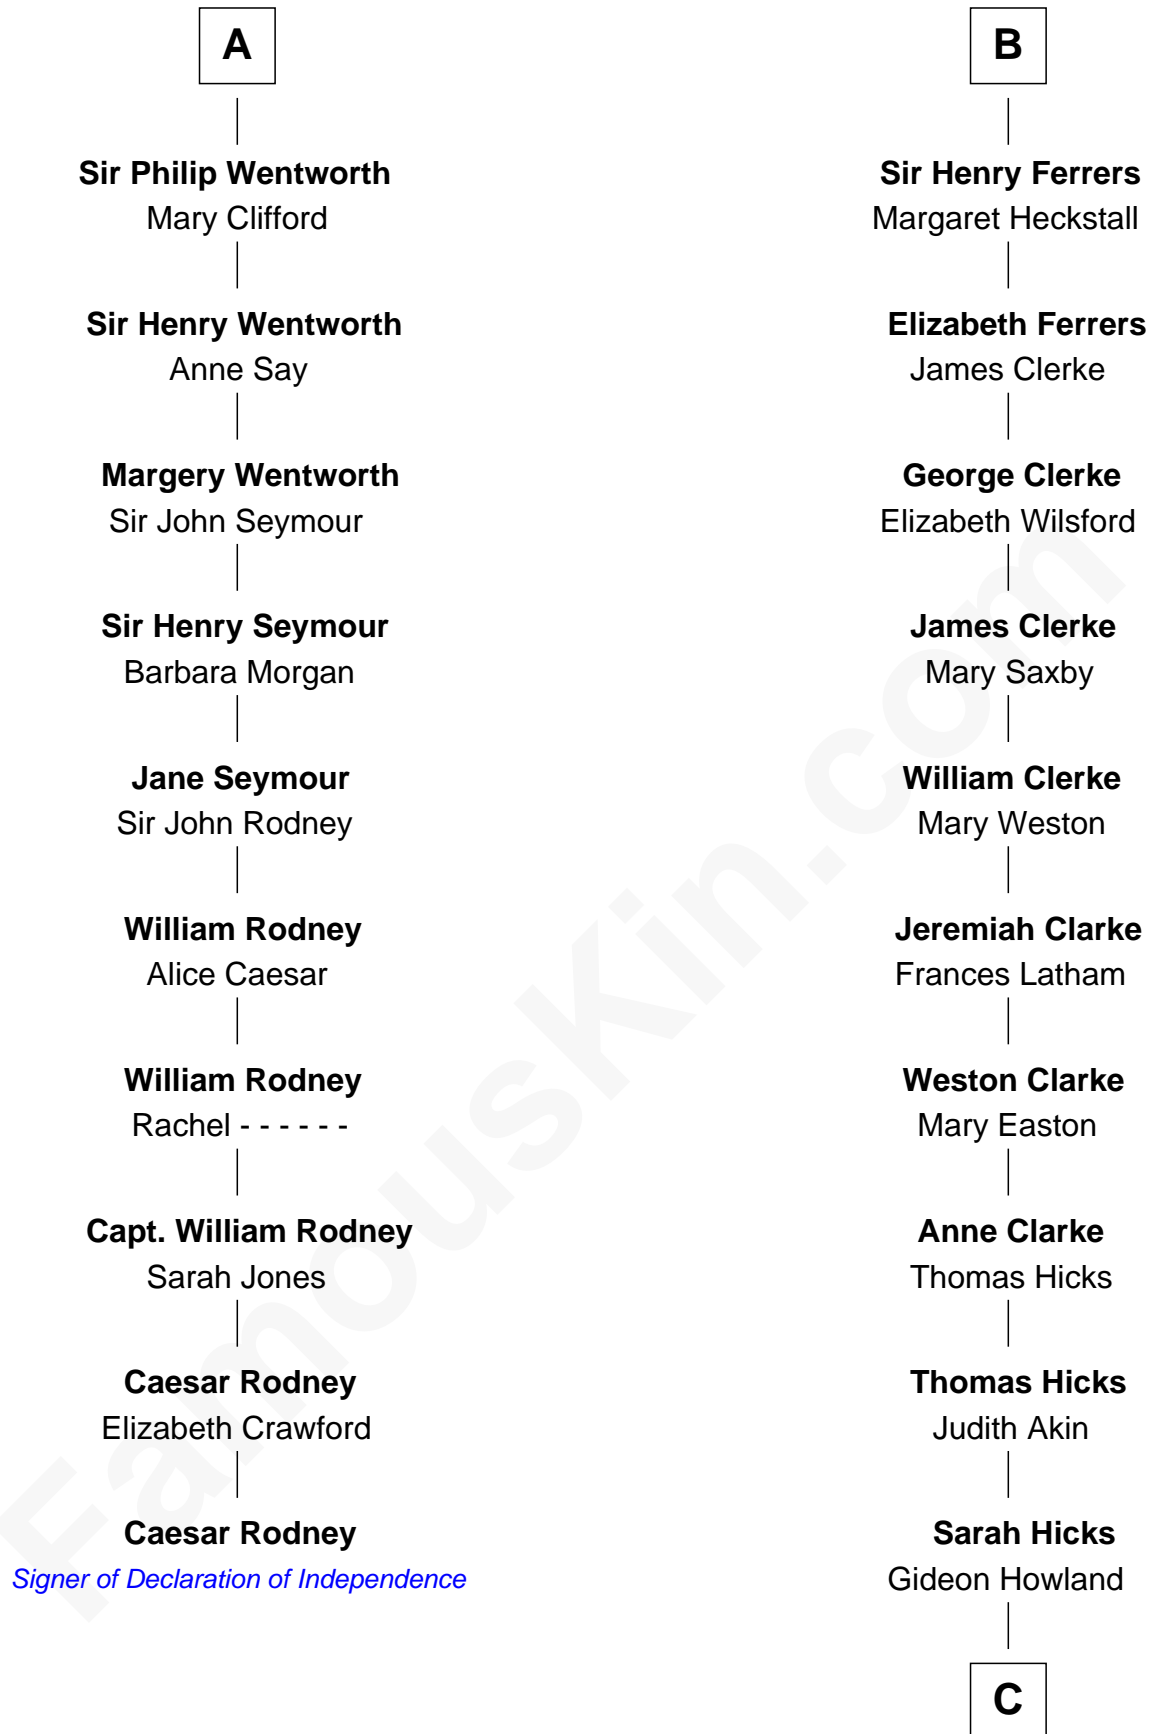

## Relationship Chart of

### Caesar Rodney

Signer of the Declaration of Independence

16th cousin 3 times removed of

**Hetty Green**

"The Witch of Wall Street"

**C**

**Gideon Howland**  
Mehitable Howland

**Abby Slocum Howland**  
Edward Mott Robinson

**Hetty Green**  
*"The Witch of Wall Street"*

FamousKin.com