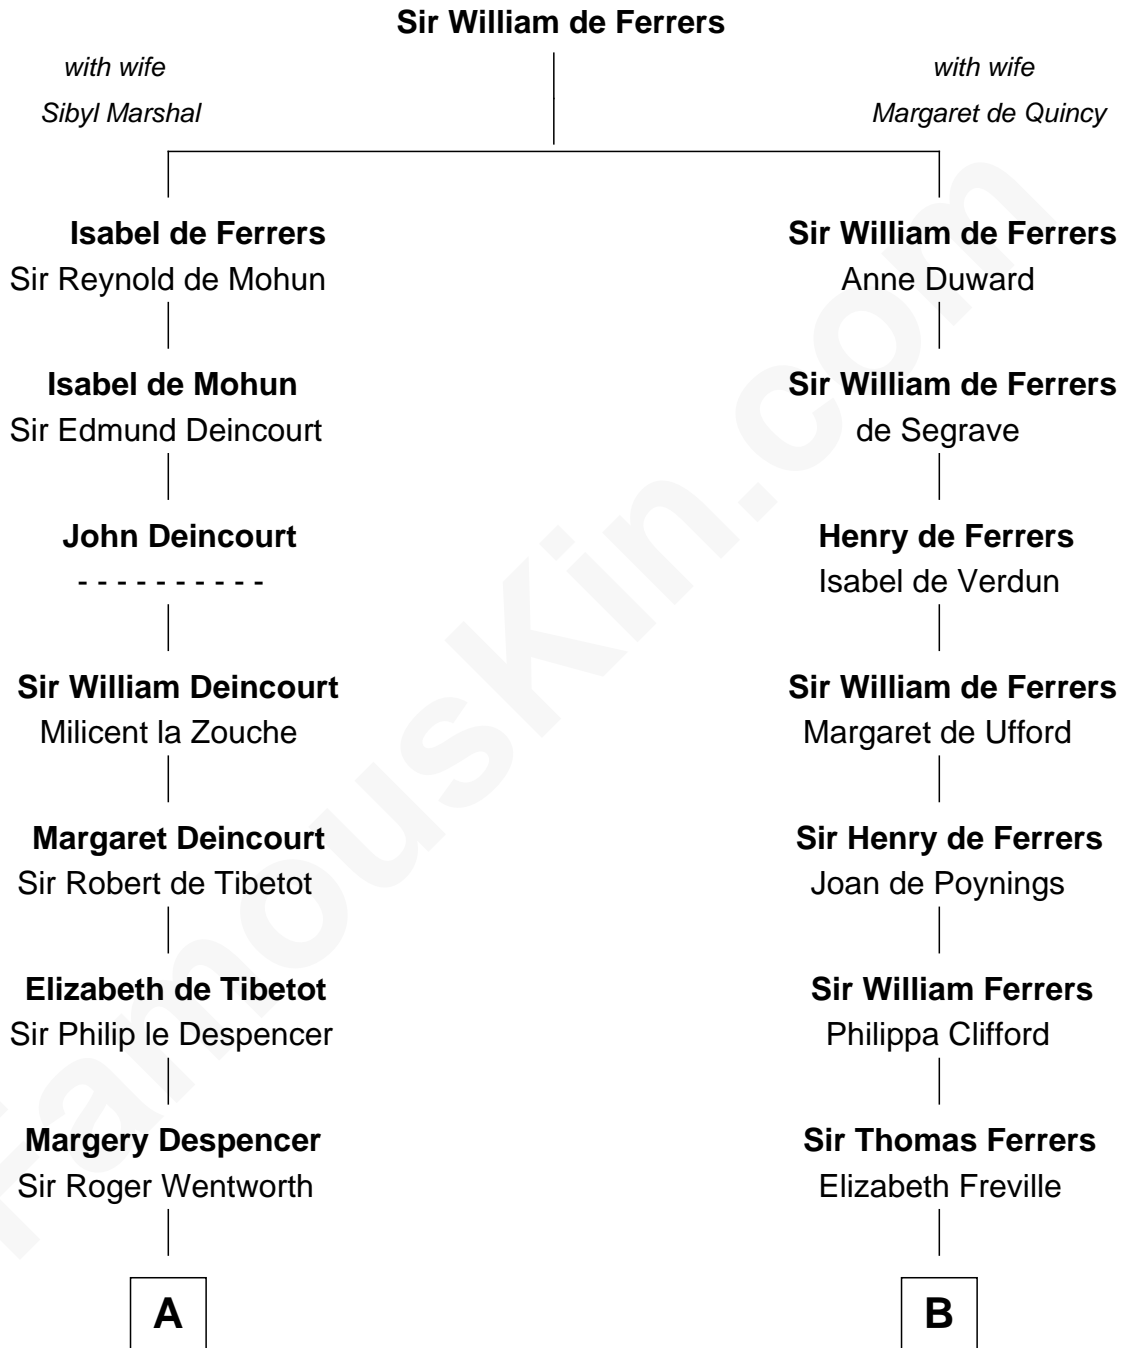

## Relationship Chart of

### Caesar Rodney

Signer of the Declaration of Independence

16th cousin 3 times removed of

**Hetty Green**

"The Witch of Wall Street"

**C**

**Gideon Howland**  
Mehitable Howland

**Abby Slocum Howland**  
Edward Mott Robinson

**Hetty Green**  
*"The Witch of Wall Street"*

FamousKin.com