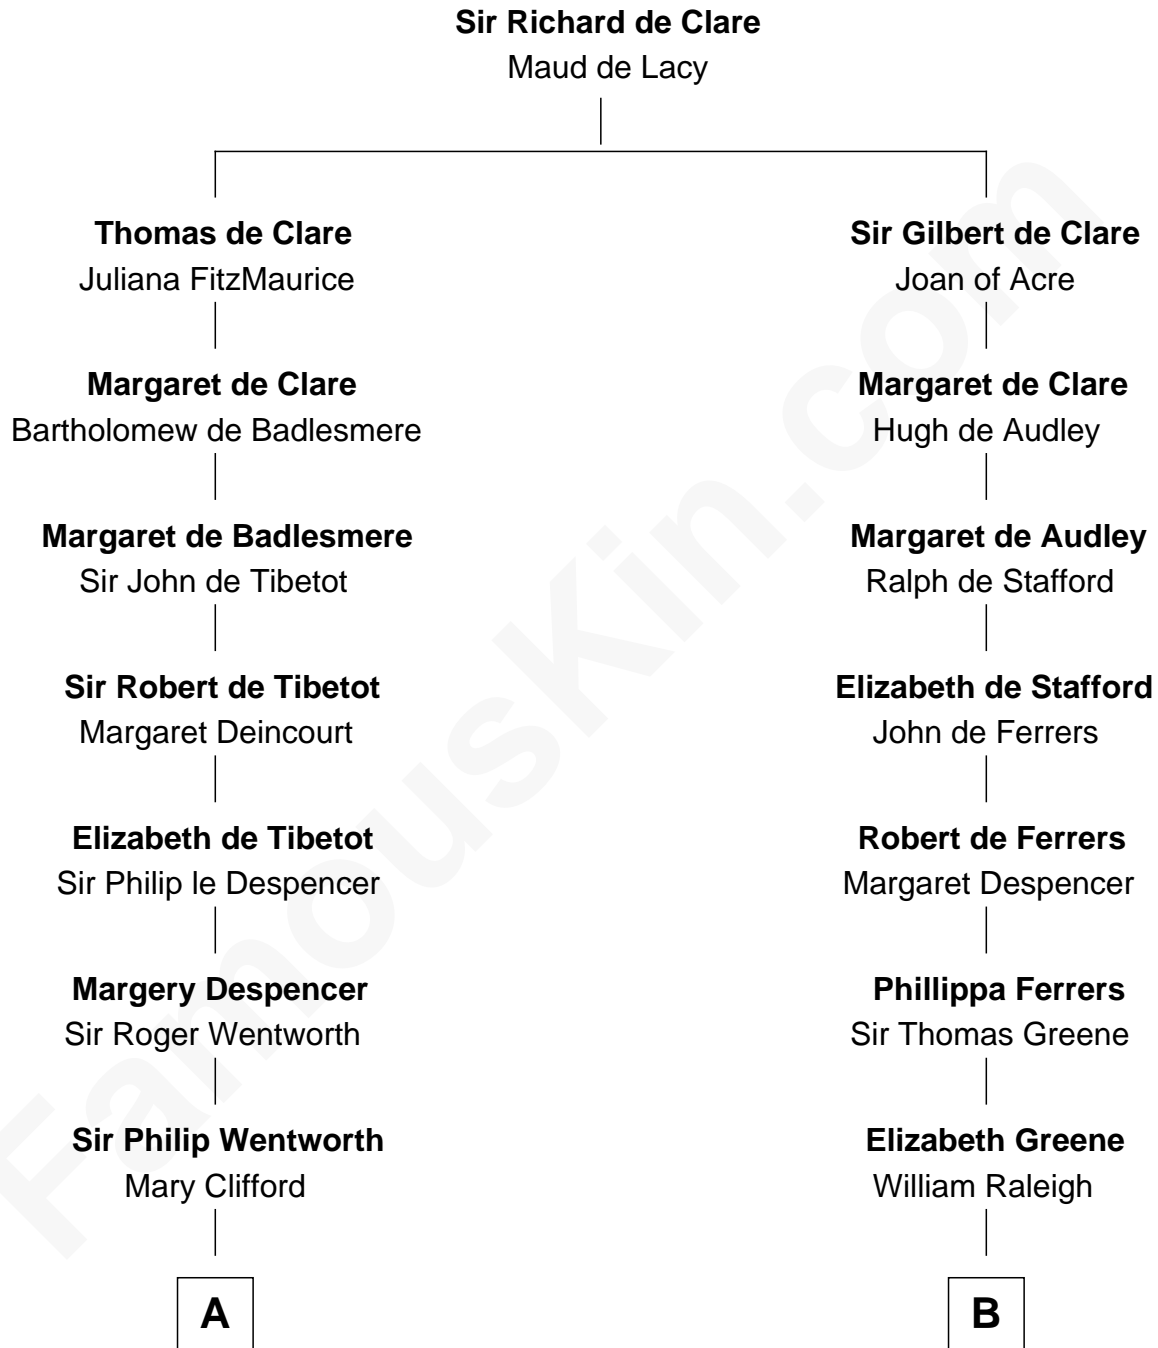

# FamousKin.com

## Relationship Chart of

### Caesar Rodney

*Signer of the Declaration of Independence*

15th cousin 5 times removed of

**Shanghai Pierce**  
*Texas Cattleman*

**C**

—  
**Ambless Wilbore**  
Nathaniel Stoddard

—  
**Susanna Stoddard**  
Isaac Pearce

—  
**Jonathan D. Pearce**  
Hanna Phillips Head

—  
**Shanghai Pierce**  
*Texas Cattleman*

FamousKin.com