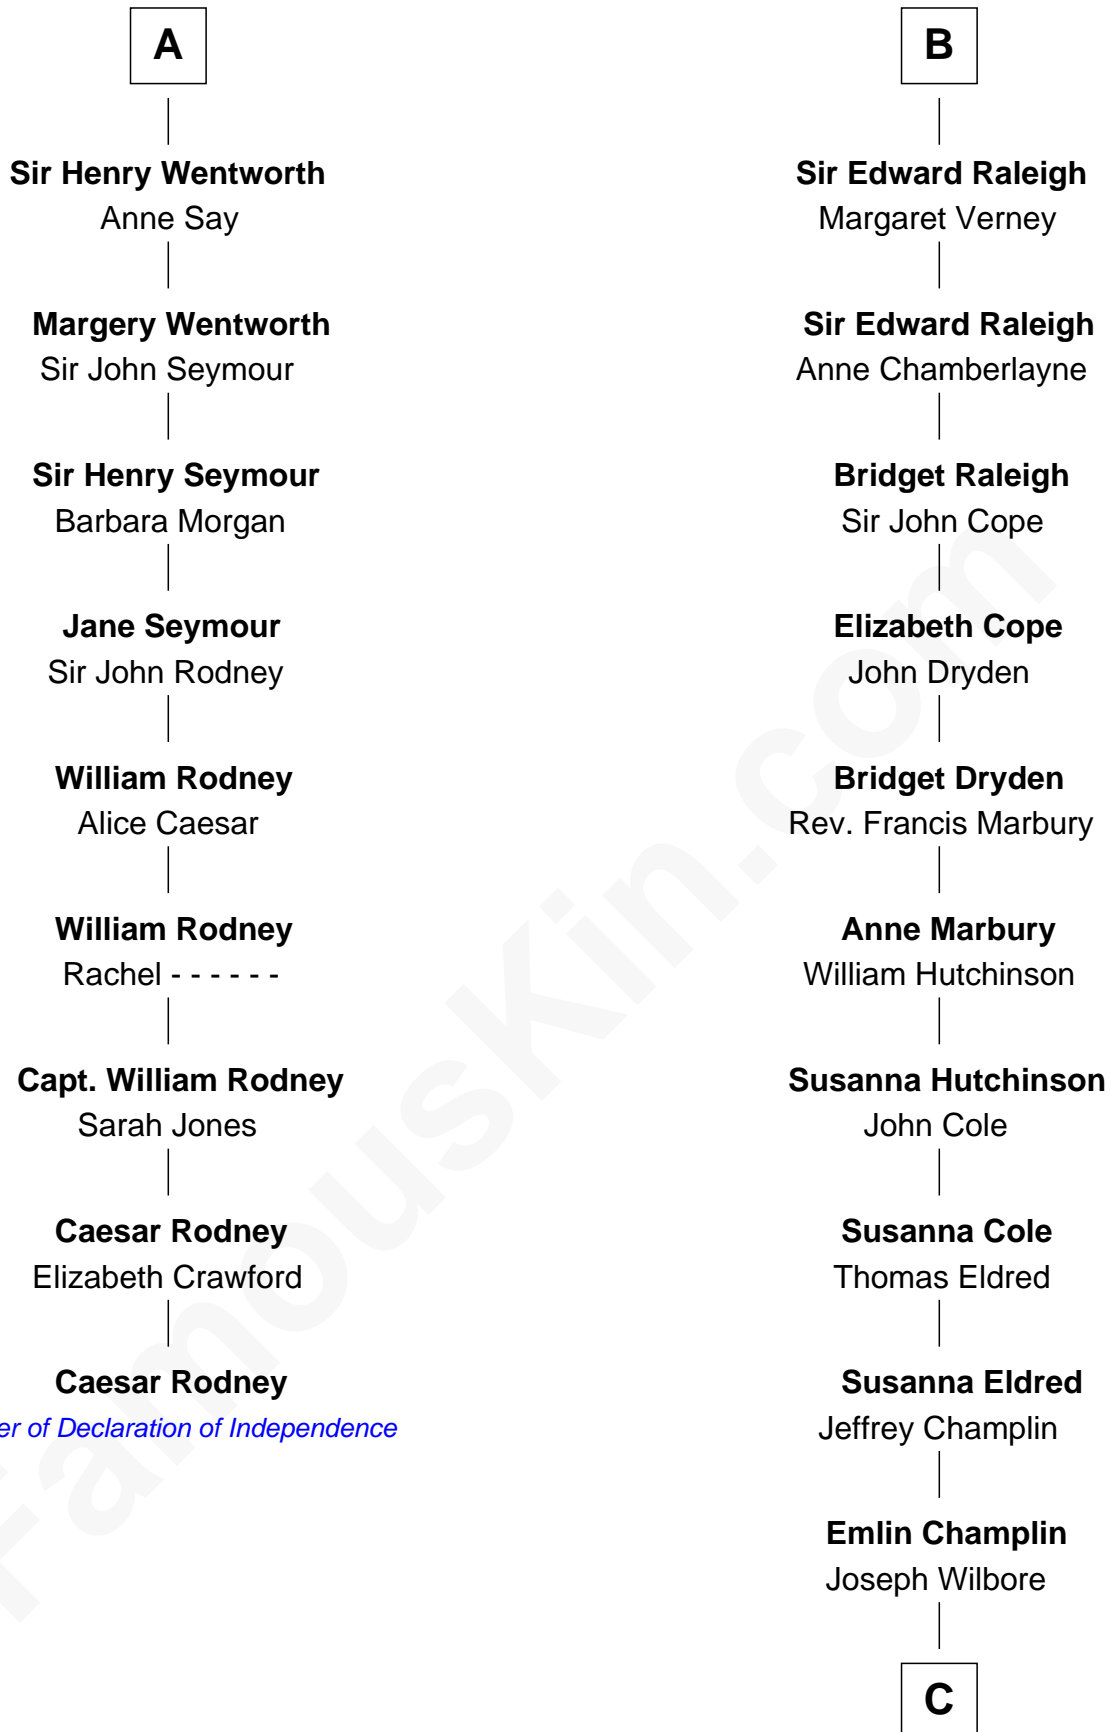

## Relationship Chart of

### Caesar Rodney

*Signer of the Declaration of Independence*

15th cousin 5 times removed of

**Shanghai Pierce**  
*Texas Cattleman*

**C**

—  
**Ambless Wilbore**  
Nathaniel Stoddard

—  
**Susanna Stoddard**  
Isaac Pearce

—  
**Jonathan D. Pearce**  
Hanna Phillips Head

—  
**Shanghai Pierce**  
*Texas Cattleman*

FamousKin.com