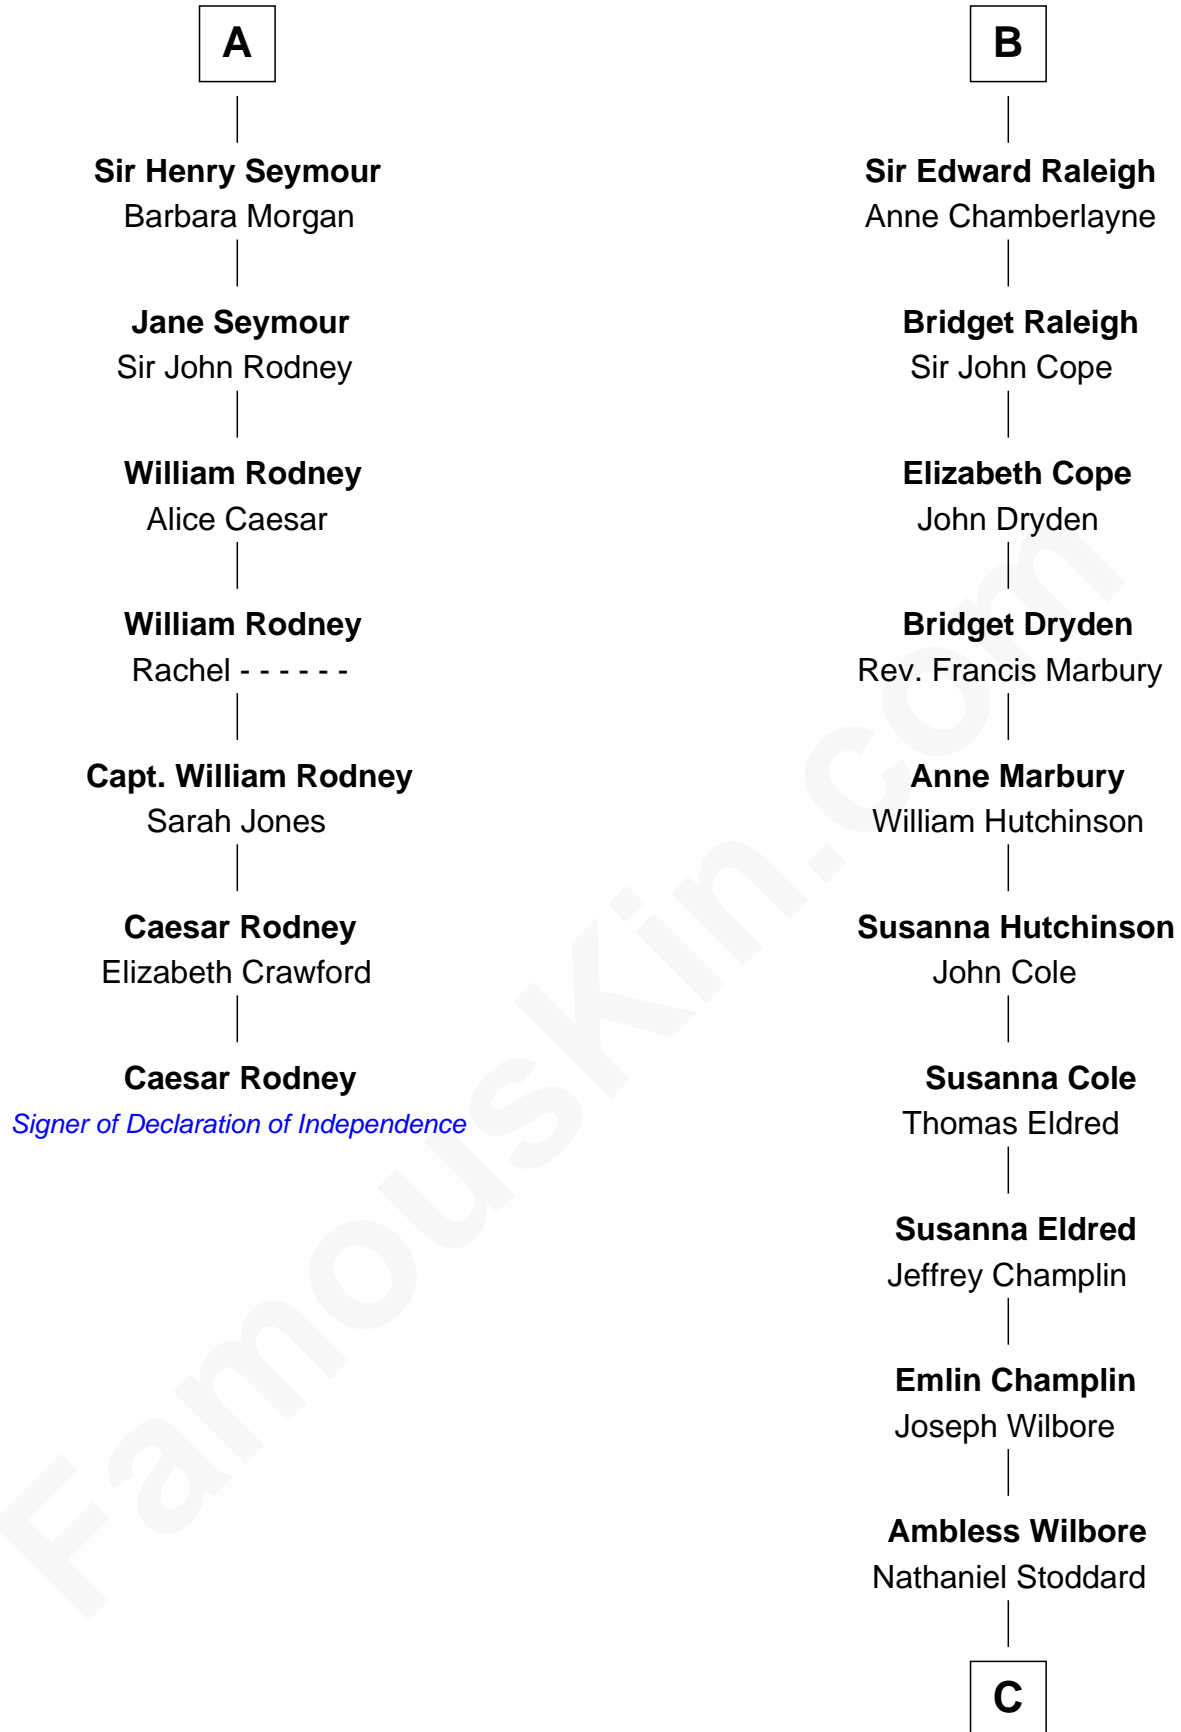

FamousKin.com

Relationship Chart of

Caesar Rodney

Signer of the Declaration of Independence

13th cousin 6 times removed of

Shanghai Pierce
Texas Cattleman

Sir Hugh I de Audley
Iseult de Mortimer

Alice de Audley
Sir Ralph de Neville

Margaret de Audley
Ralph de Stafford

Elizabeth de Stafford
John de Ferrers

Robert de Ferrers
Margaret Despencer

Phillippa Ferrers
Sir Thomas Greene

Elizabeth Greene
William Raleigh

Sir Edward Raleigh
Margaret Verney

B

C

—
Susanna Stoddard

Isaac Pearce
—

Jonathan D. Pearce

Hanna Phillips Head
—

Shanghai Pierce

Texas Cattleman