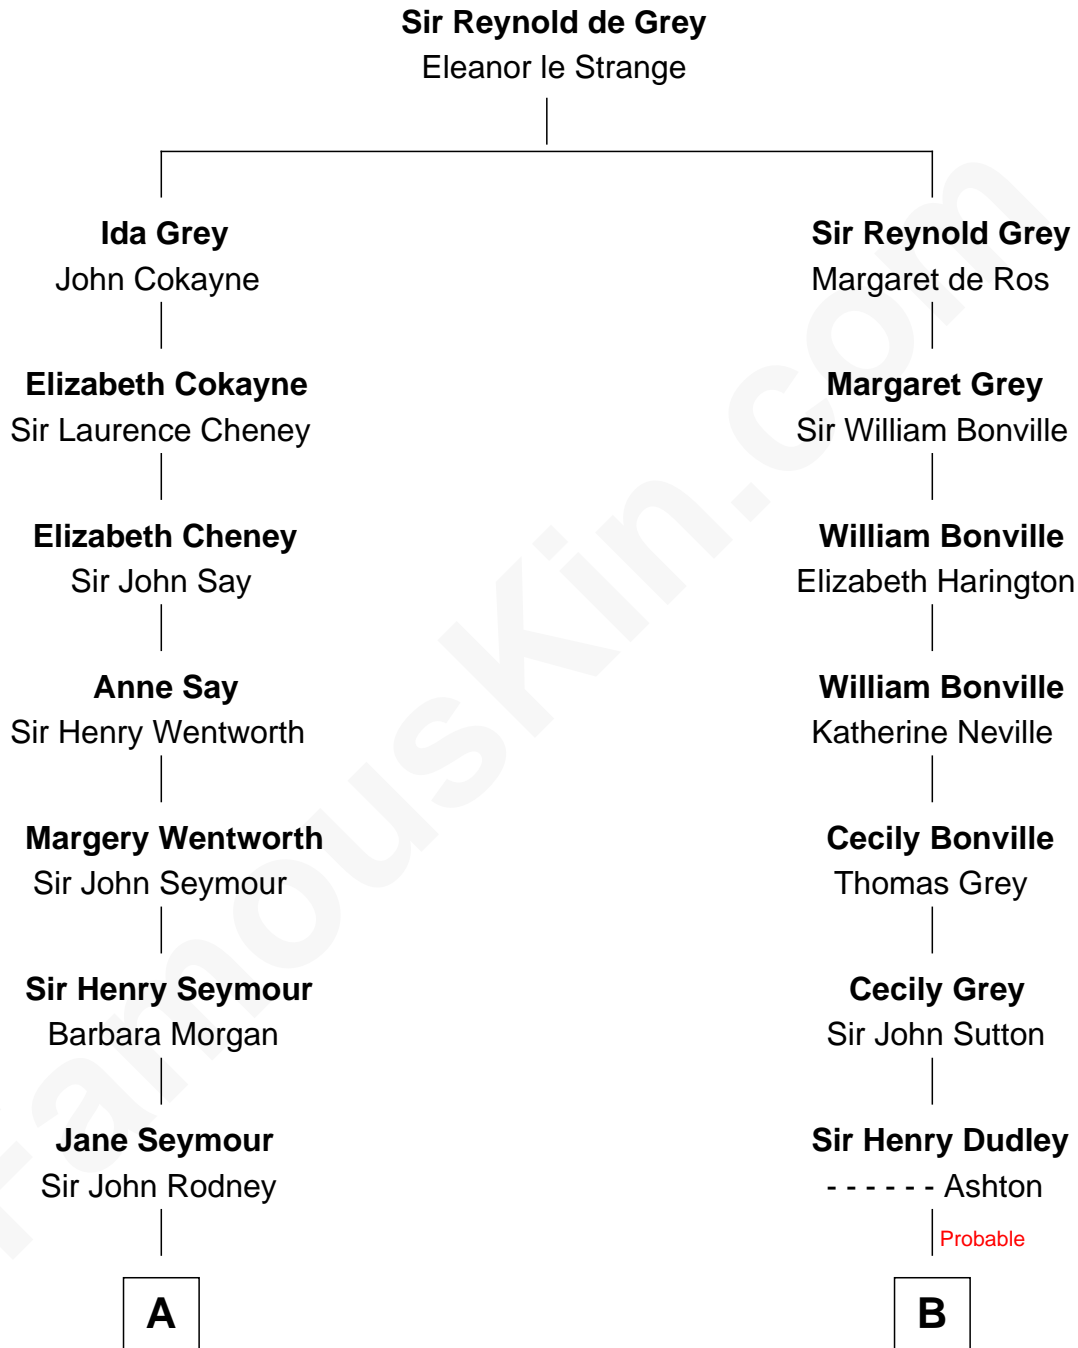

FamousKin.com

Relationship Chart of

Caesar Rodney

Signer of the Declaration of Independence

11th cousin 7 times removed of

Alan Shepard

Mercury and Apollo Astronaut

C

Alan Bartlett Shepard
Pauline Renza Emerson

Alan Shepard
Mercury and Apollo Astronaut

FamousKin.com