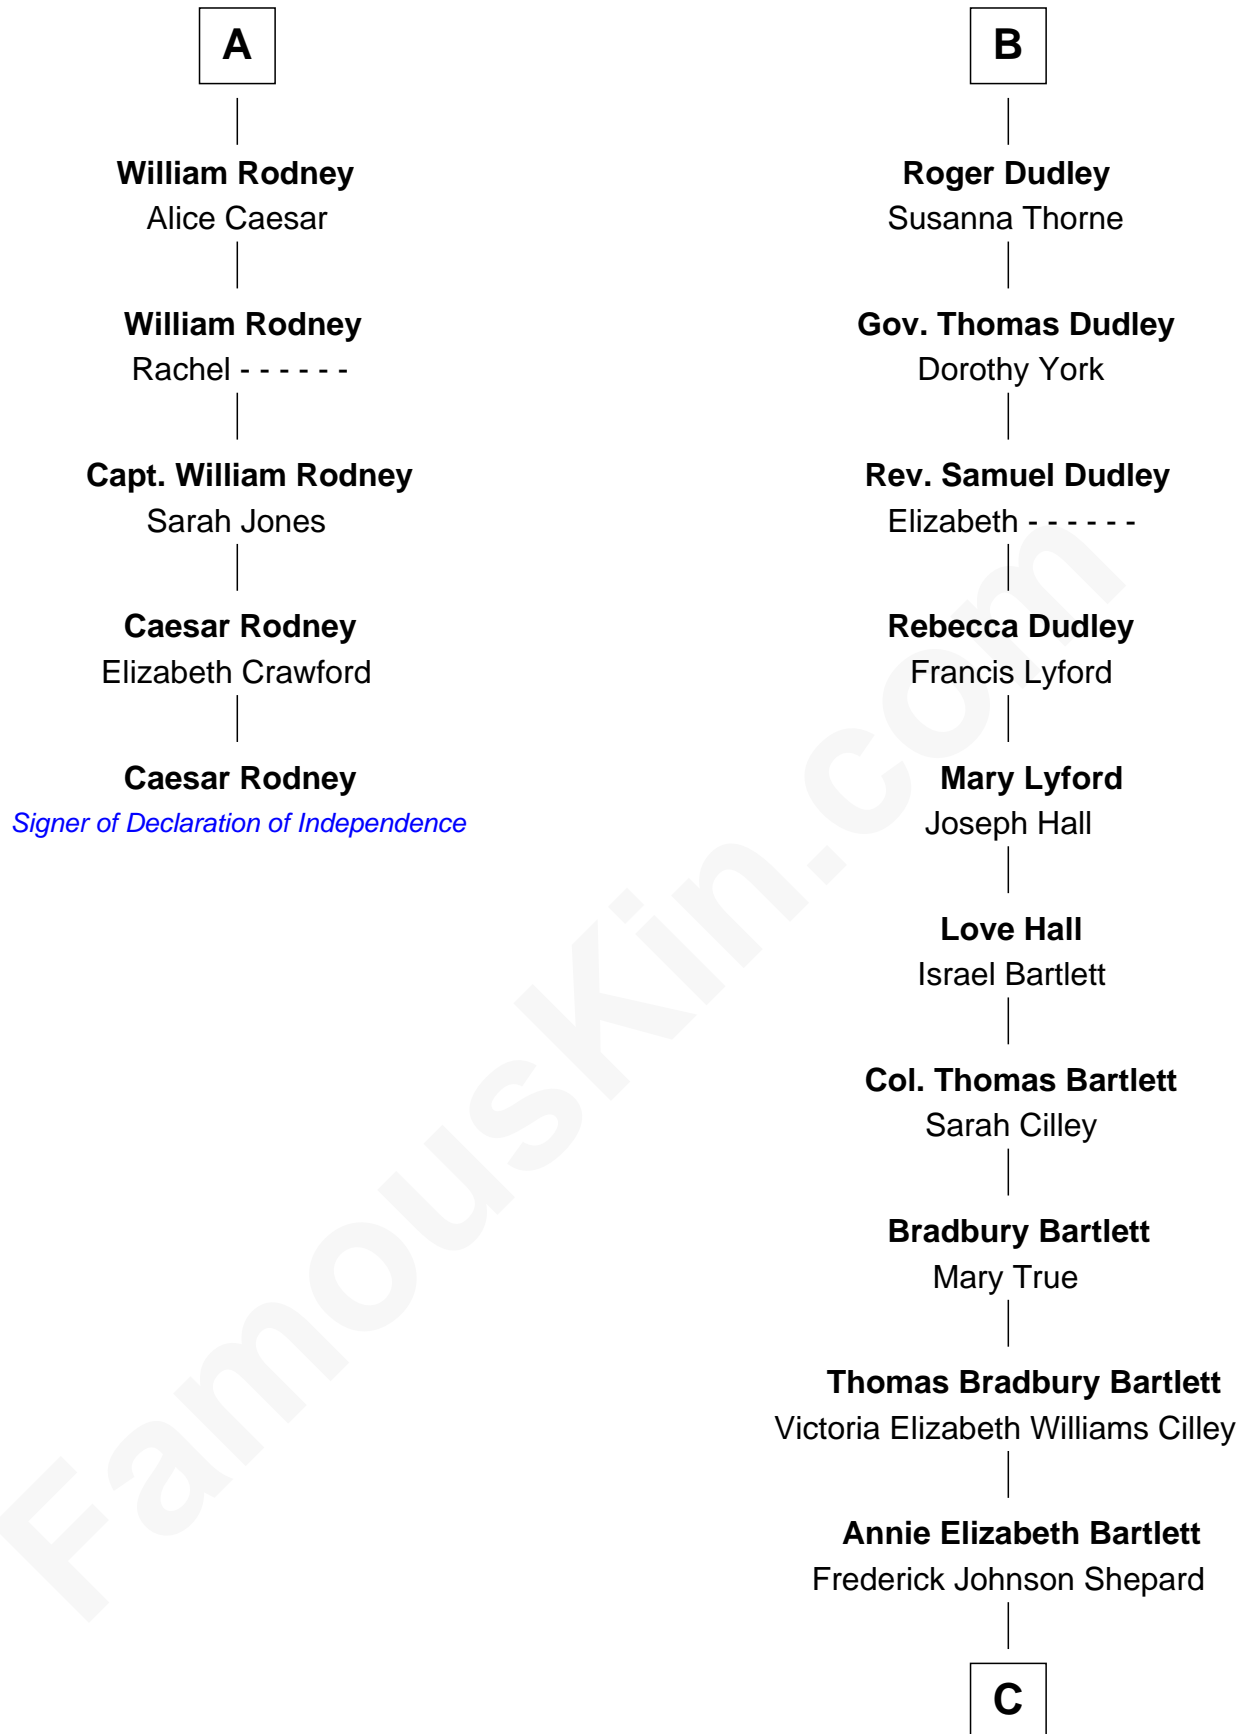

FamousKin.com

Relationship Chart of

Caesar Rodney

Signer of the Declaration of Independence

11th cousin 7 times removed of

Alan Shepard

Mercury and Apollo Astronaut

C

Alan Bartlett Shepard
Pauline Renza Emerson

Alan Shepard
Mercury and Apollo Astronaut

FamousKin.com