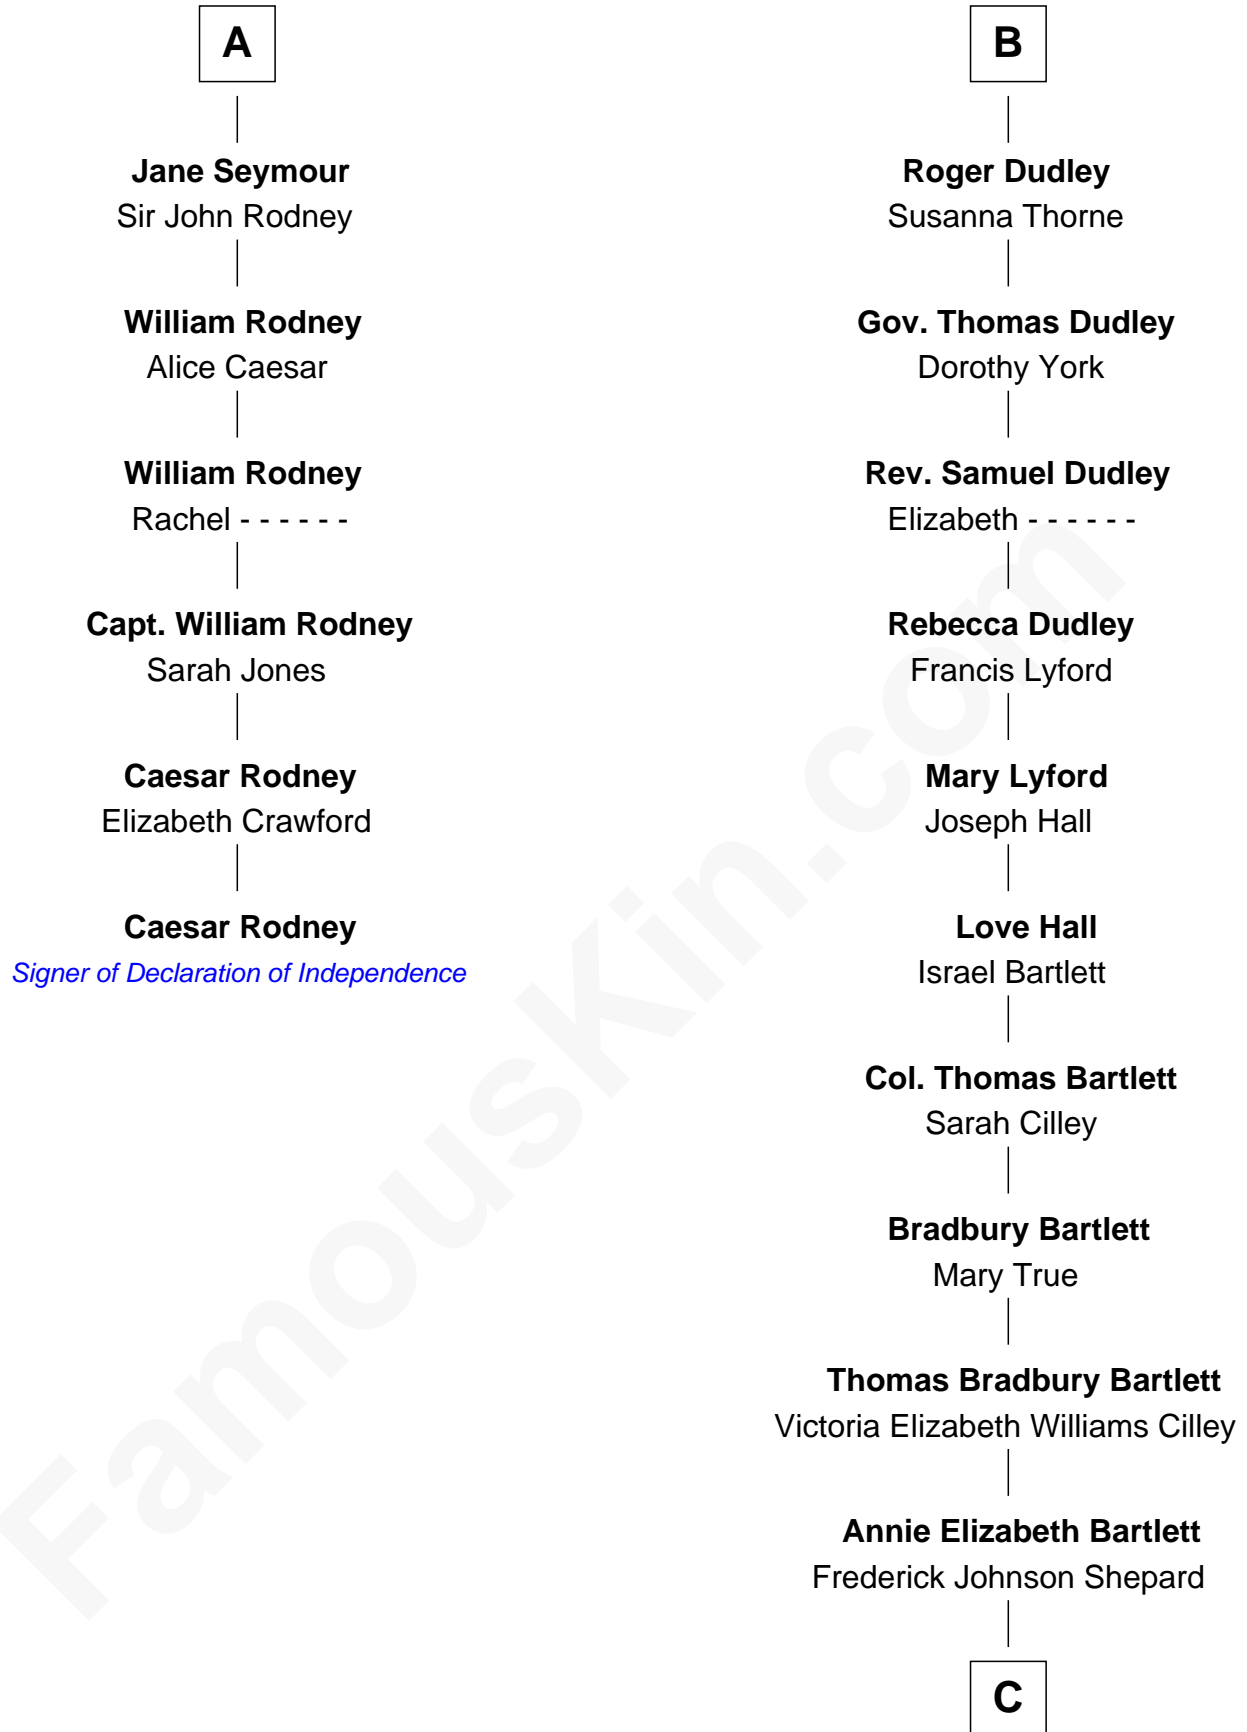

## Relationship Chart of

### Caesar Rodney

*Signer of the Declaration of Independence*

12th cousin 6 times removed of

**Alan Shepard**

*Mercury and Apollo Astronaut*

**C**

**Alan Bartlett Shepard**  
Pauline Renza Emerson

**Alan Shepard**  
*Mercury and Apollo Astronaut*

FamousKin.com