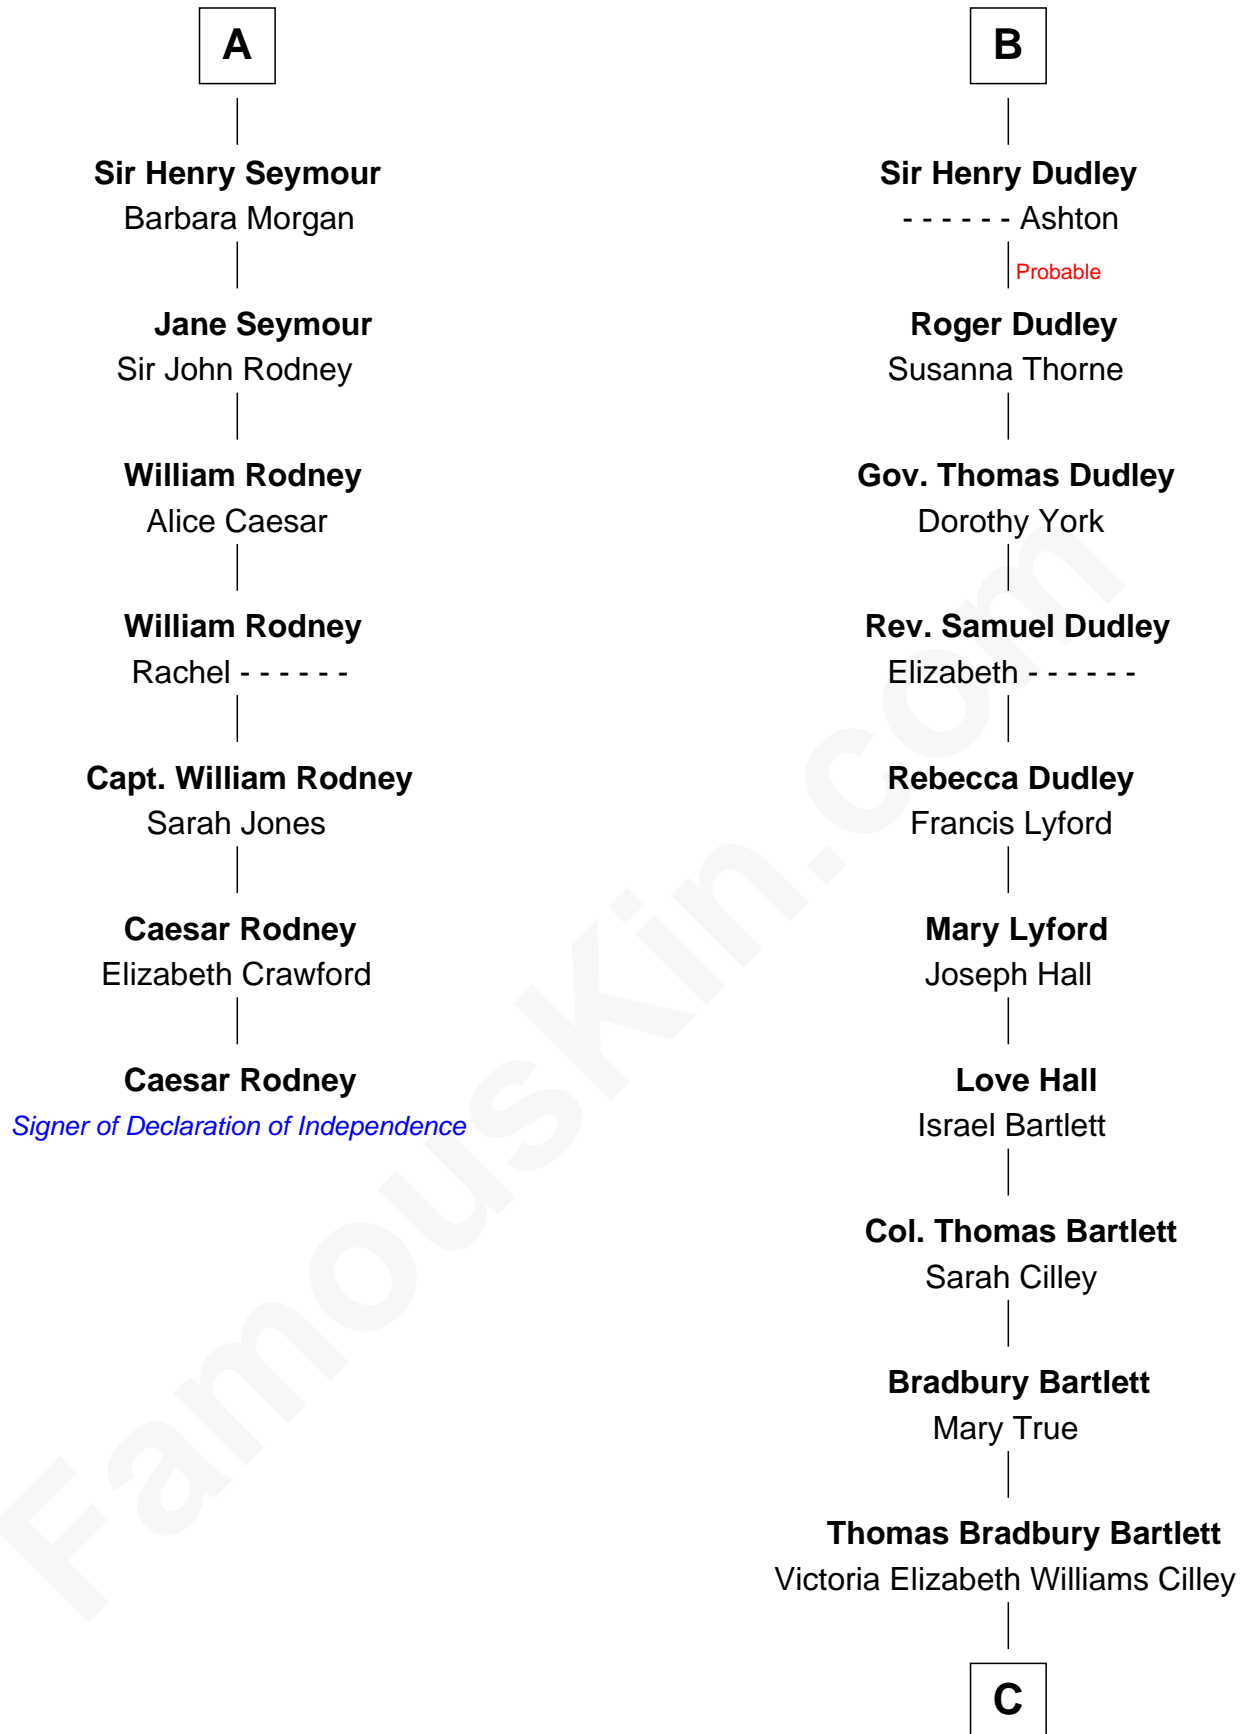

FamousKin.com

Relationship Chart of

Caesar Rodney

Signer of the Declaration of Independence

13th cousin 6 times removed of

Alan Shepard

Mercury and Apollo Astronaut

Henry Plantagenet
Maud de Chaworth

Mary Plantagenet
Henry de Percy

Sir Henry Percy
Margaret de Neville

Sir Henry Percy
Elizabeth Mortimer

Elizabeth Percy
Sir John Clifford

Mary Clifford
Sir Philip Wentworth

Sir Henry Wentworth
Anne Say

Margery Wentworth
Sir John Seymour

A

Eleanor Plantagenet
Richard Fitzalan

Alice Fitzalan
Sir Thomas de Holand

Eleanor Holand
Edward Cherleton

Joyce Cherleton
Sir John Tiptoft

Joyce Tiptoft
Sir Edmund Sutton

Sir Edward Sutton
Cecily Willoughby

Sir John Sutton
Cecily Grey

B

C

Annie Elizabeth Bartlett
Frederick Johnson Shepard

Alan Bartlett Shepard
Pauline Renza Emerson

Alan Shepard
Mercury and Apollo Astronaut

FamousKin.com