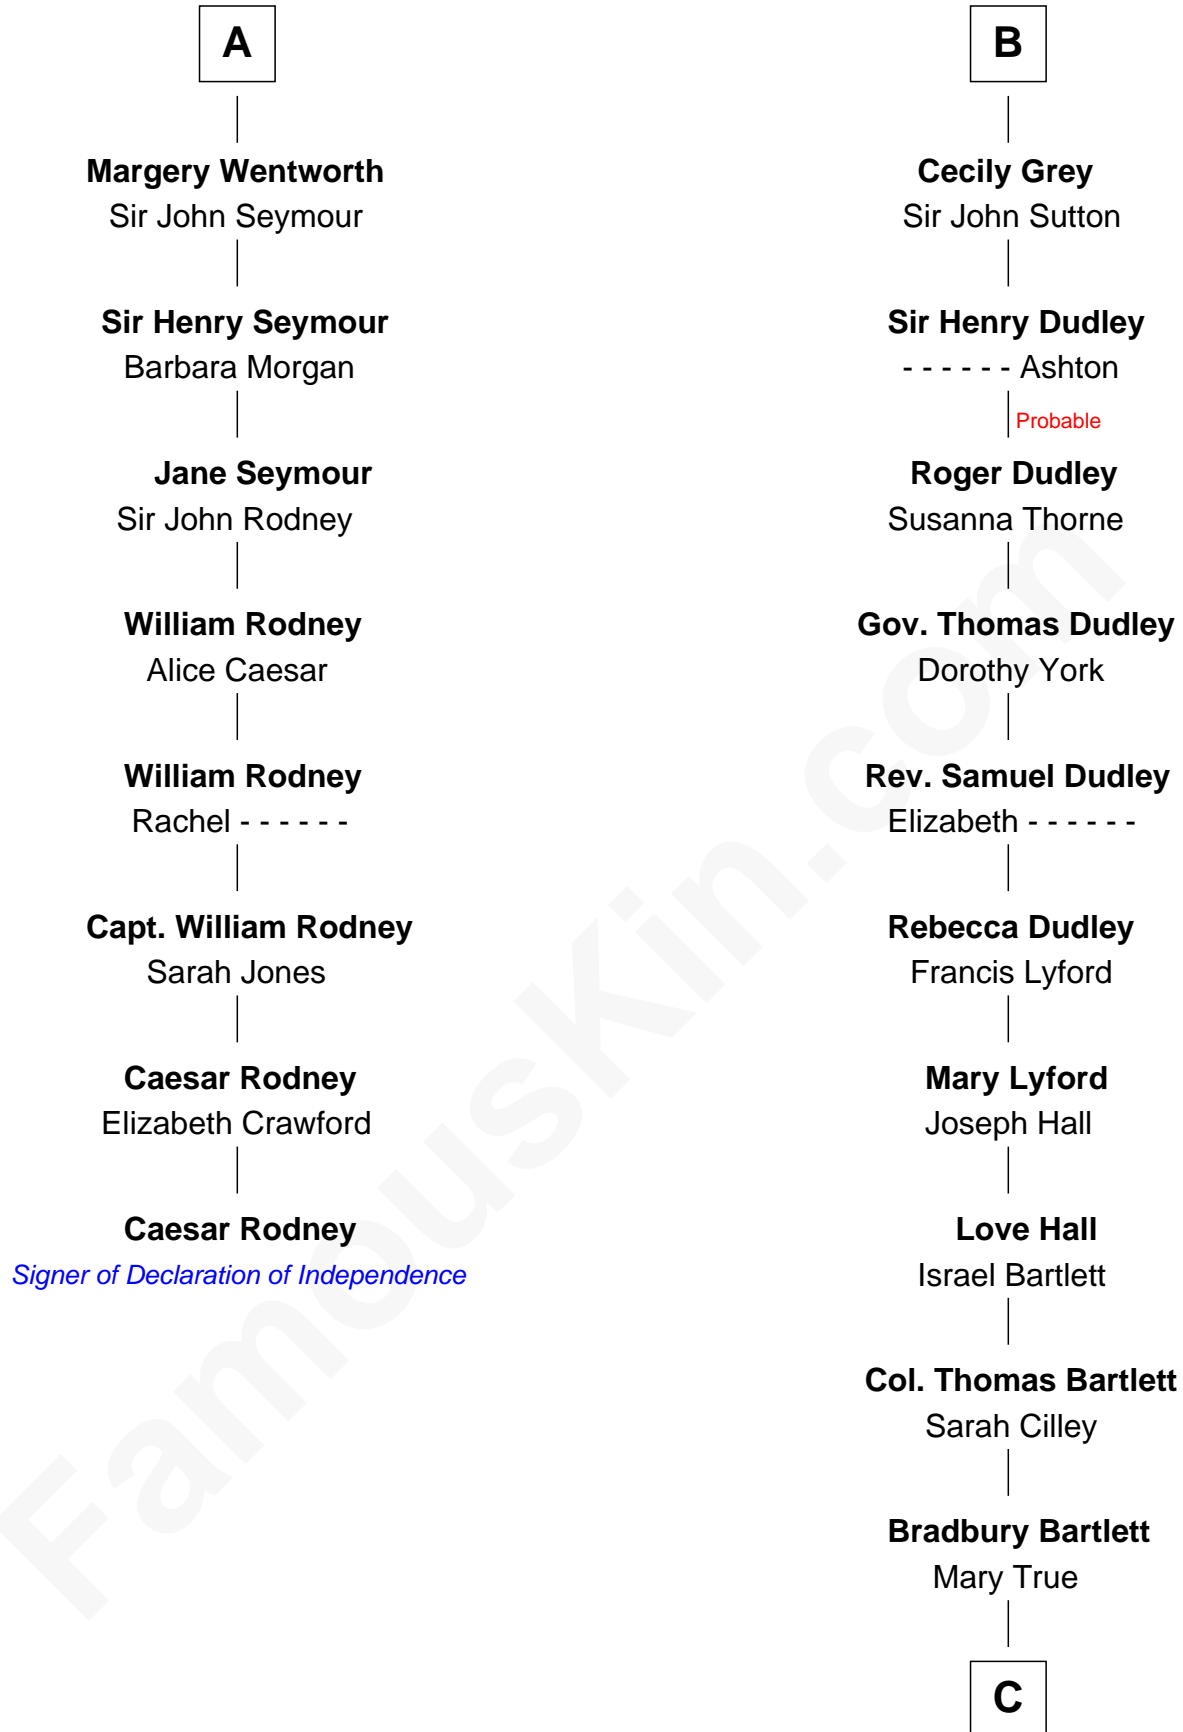

FamousKin.com

Relationship Chart of

Caesar Rodney

Signer of the Declaration of Independence

14th cousin 6 times removed of

Alan Shepard

Mercury and Apollo Astronaut

C

Thomas Bradbury Bartlett
Victoria Elizabeth Williams Cilley

Annie Elizabeth Bartlett
Frederick Johnson Shepard

Alan Bartlett Shepard
Pauline Renza Emerson

Alan Shepard
Mercury and Apollo Astronaut

FamousKin.com