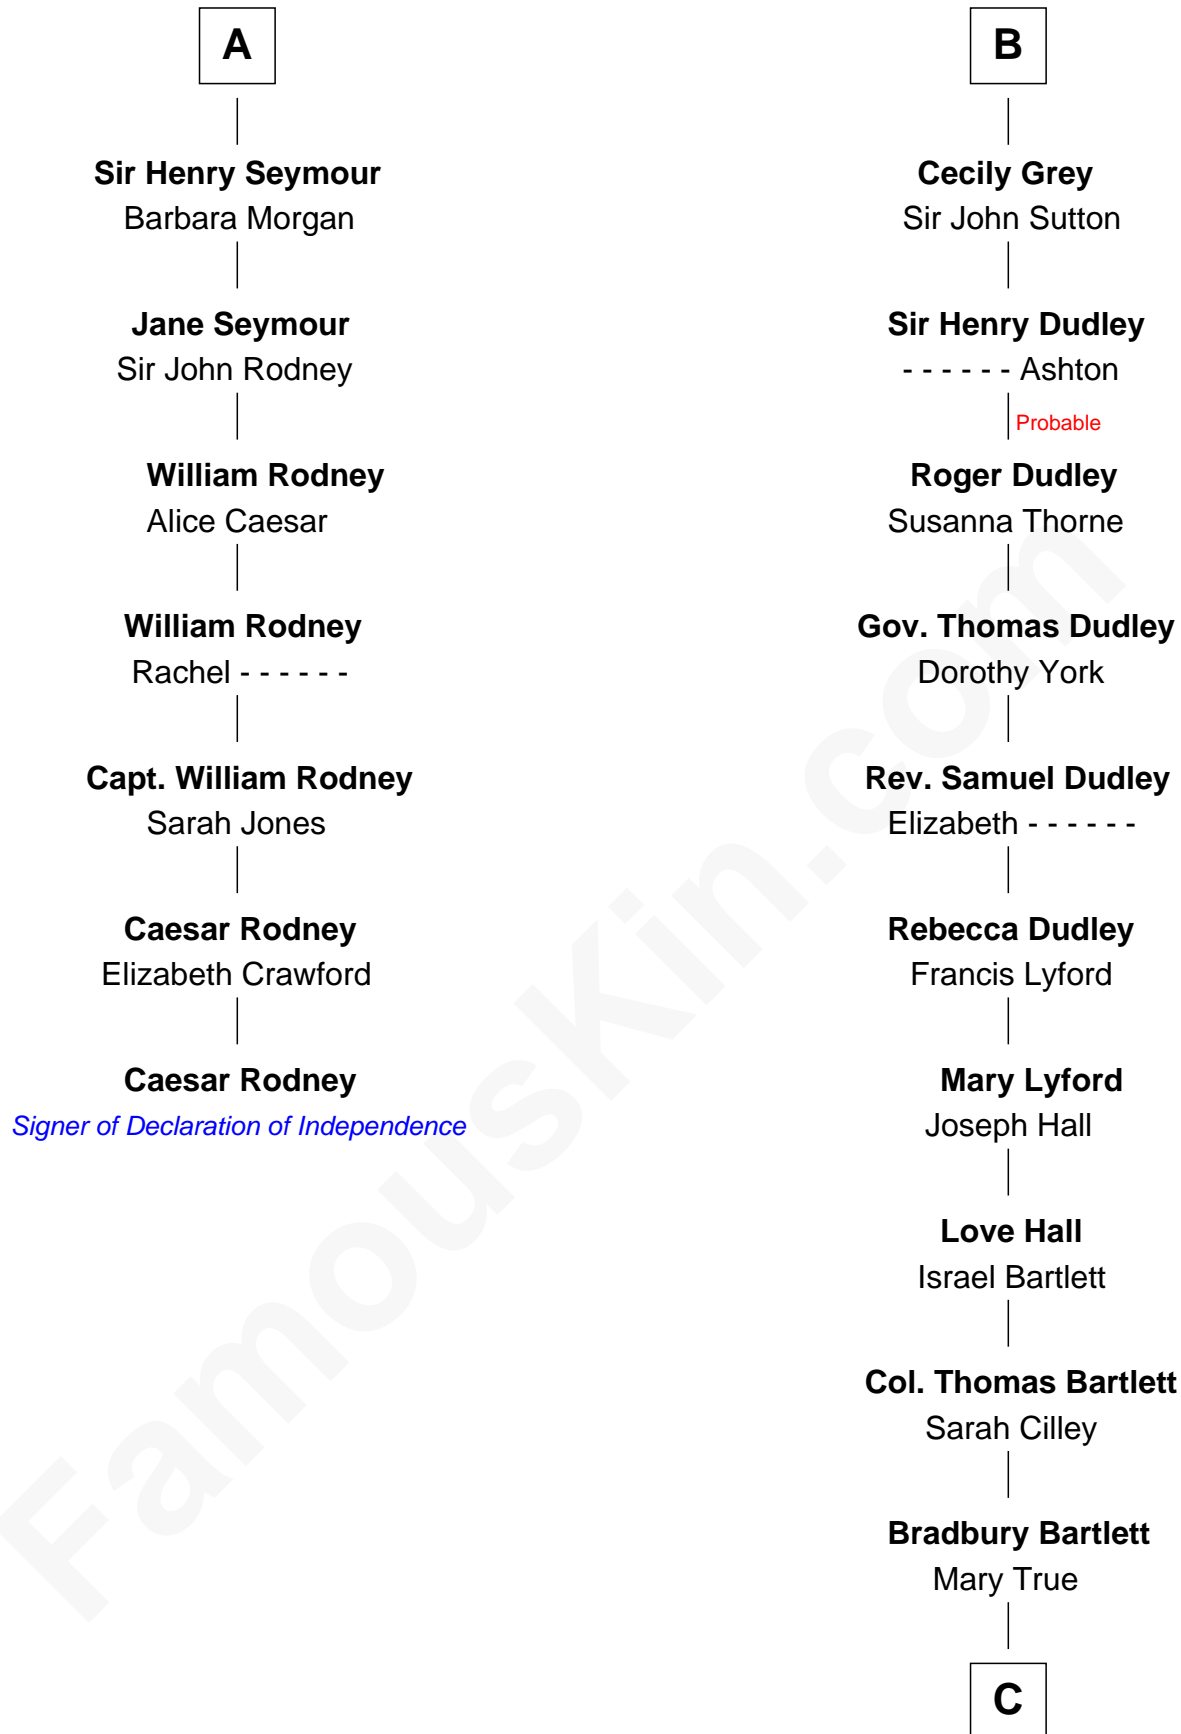

FamousKin.com

Relationship Chart of

Caesar Rodney

Signer of the Declaration of Independence

13th cousin 7 times removed of

Alan Shepard

Mercury and Apollo Astronaut

Bartholomew de Badlesmere

Margaret de Clare

Margaret de Badlesmere

Sir John de Tibetot

Sir Robert de Tibetot

Margaret Deincourt

Elizabeth de Tibetot

Sir Philip le Despencer

Margery Despencer

William Bonville

Elizabeth Harington

William Bonville

Katherine Neville

Cecily Bonville

Thomas Grey

B

C

Thomas Bradbury Bartlett
Victoria Elizabeth Williams Cilley

Annie Elizabeth Bartlett
Frederick Johnson Shepard

Alan Bartlett Shepard
Pauline Renza Emerson

Alan Shepard
Mercury and Apollo Astronaut

FamousKin.com