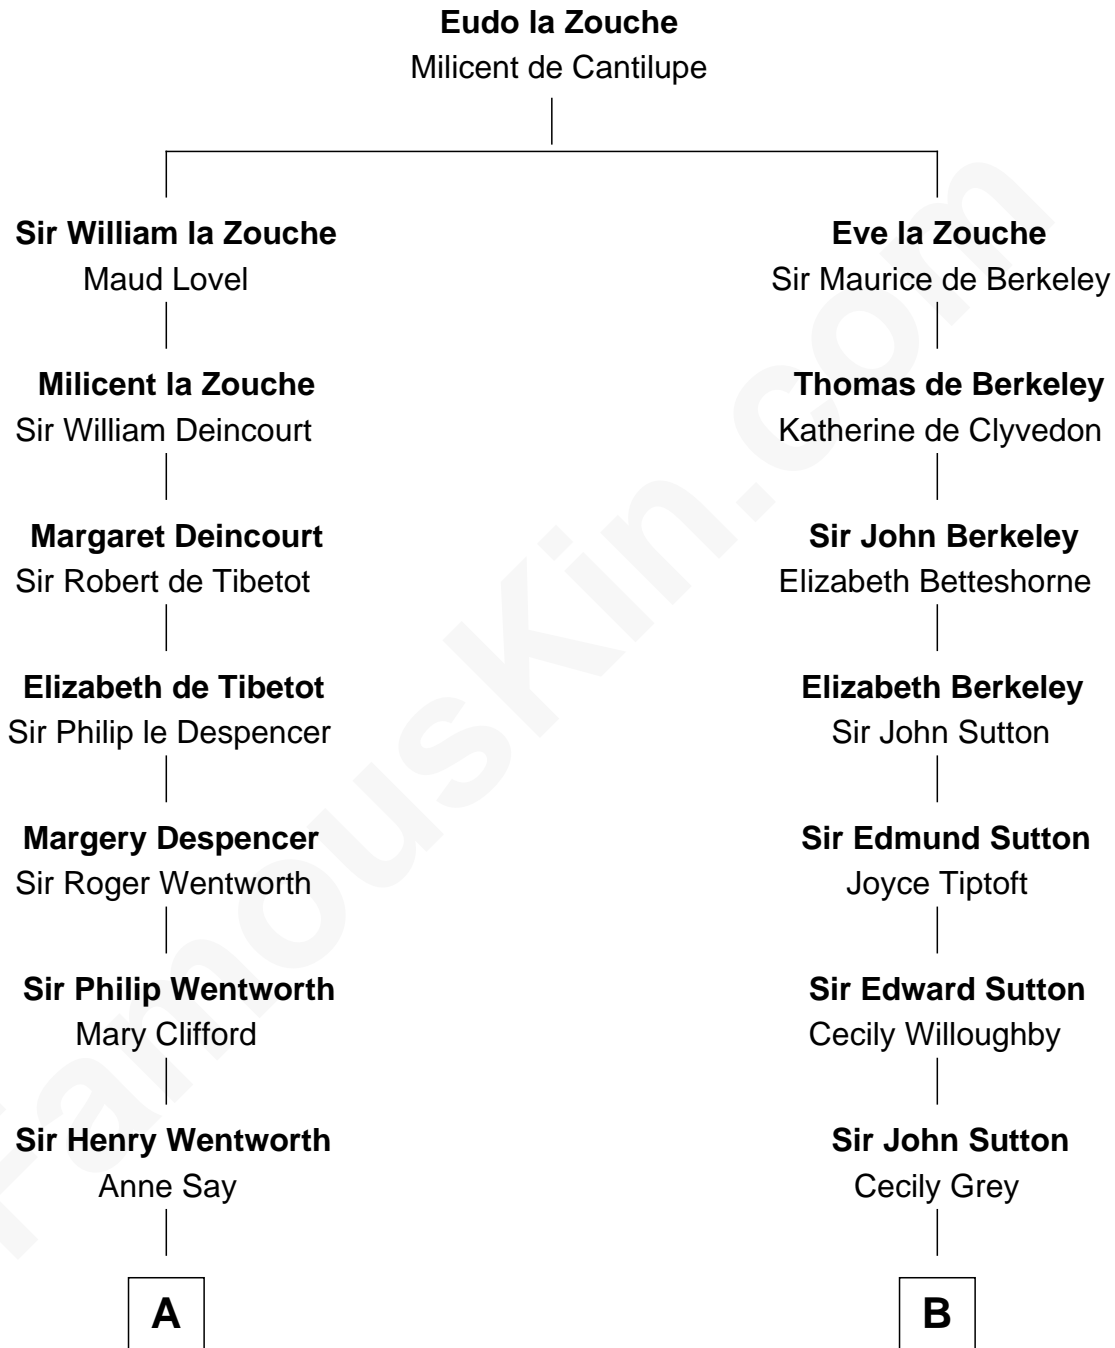

FamousKin.com

Relationship Chart of

Caesar Rodney

Signer of the Declaration of Independence

14th cousin 5 times removed of

Alan Shepard

Mercury and Apollo Astronaut

C

Annie Elizabeth Bartlett
Frederick Johnson Shepard

Alan Bartlett Shepard
Pauline Renza Emerson

Alan Shepard
Mercury and Apollo Astronaut

FamousKin.com