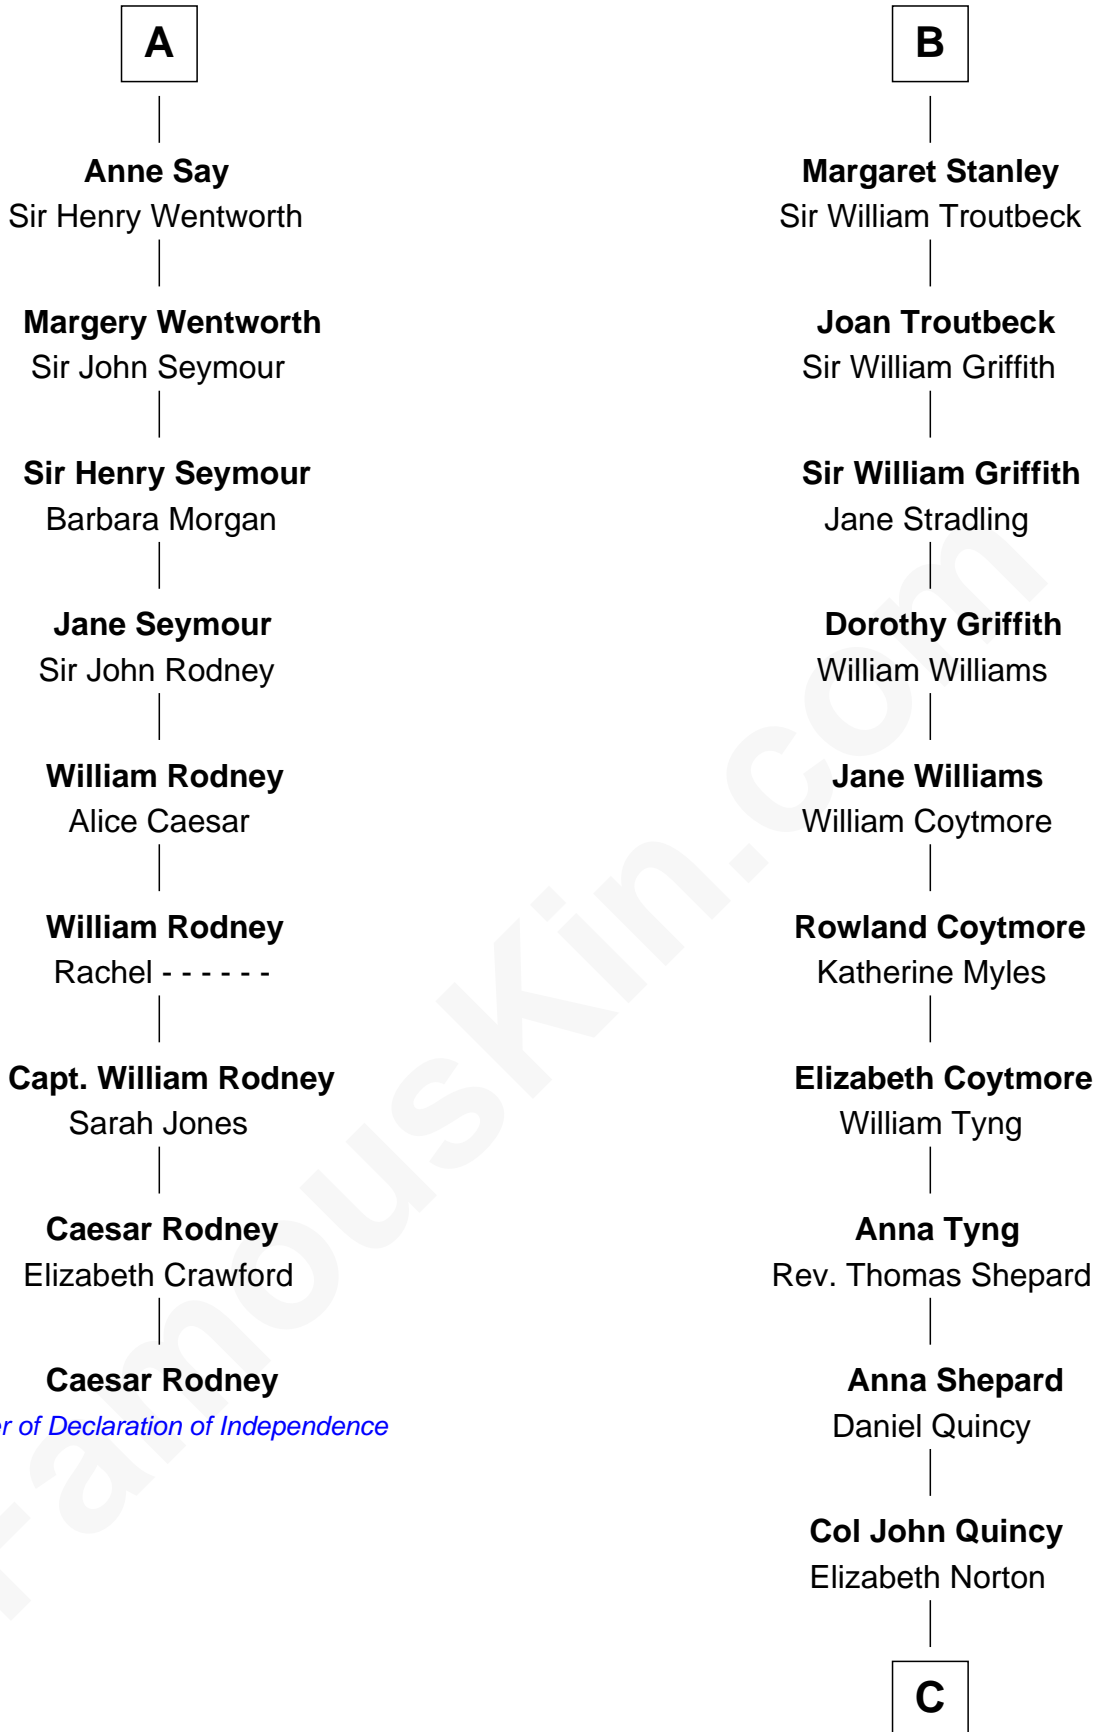

## Relationship Chart of

### Caesar Rodney

*Signer of the Declaration of Independence*

15th cousin 3 times removed of

### Abigail (Smith) Adams

*First Lady of President John Adams*

**Sir Humphrey de Bohun**

Maud of Eu

C

**Elizabeth Quincy**  
Rev. William Smith

**Abigail (Smith) Adams**  
*First Lady of John Adams*

FamousKin.com