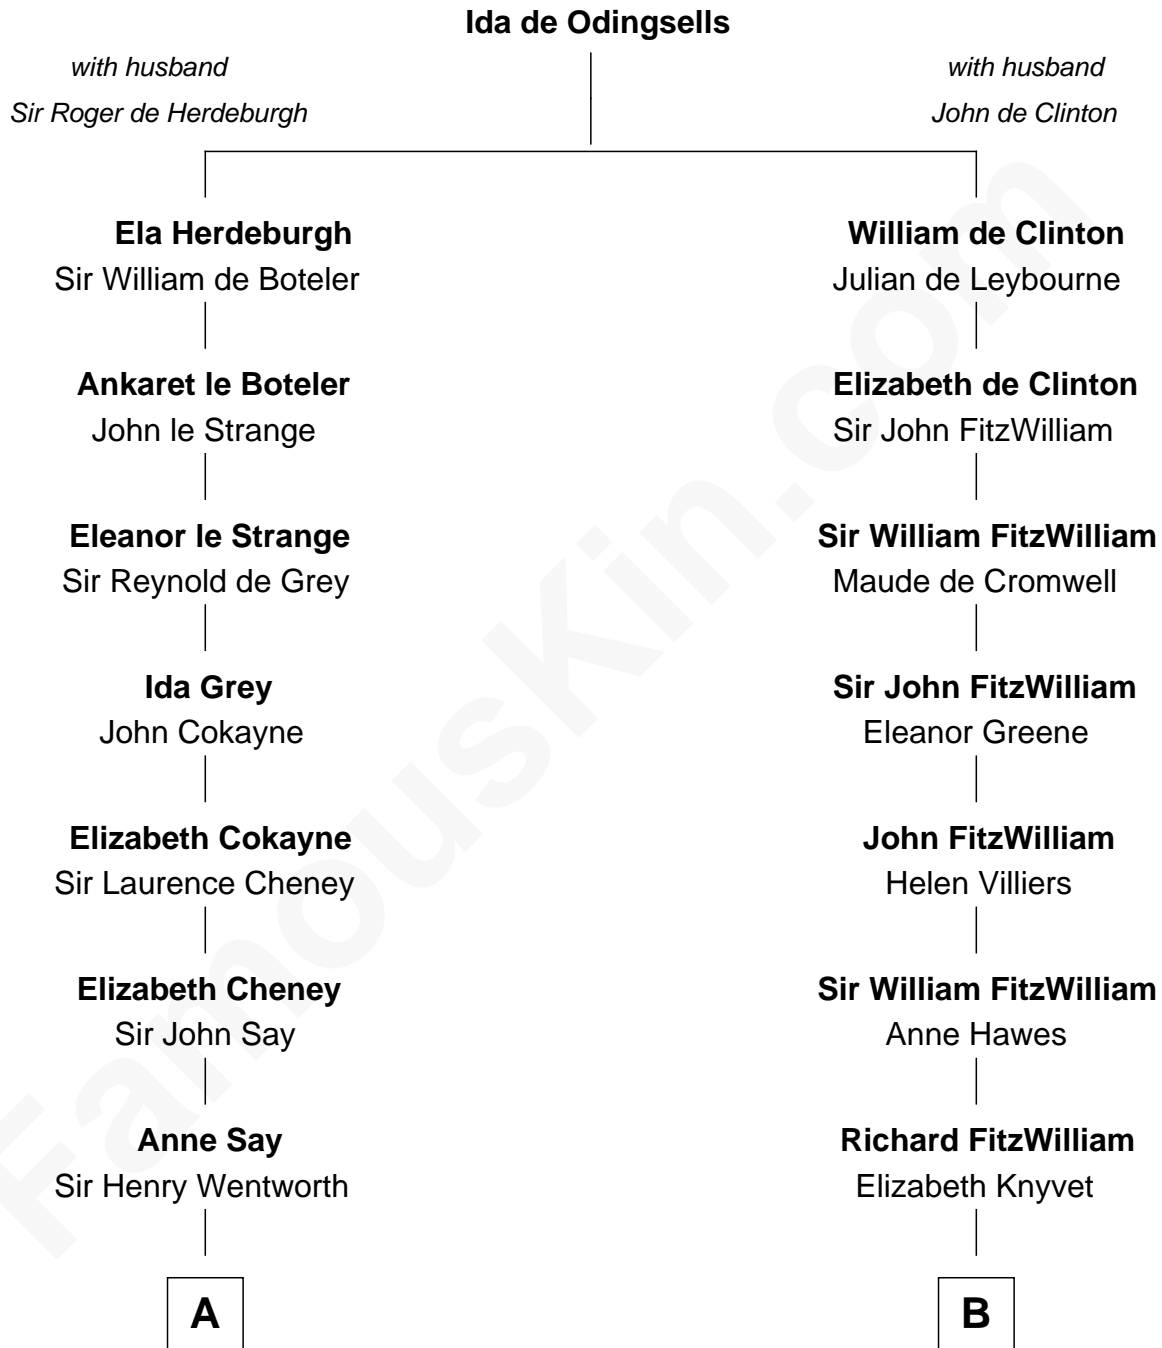

FamousKin.com

Relationship Chart of

Caesar Rodney

Signer of the Declaration of Independence

14th cousin of

Abigail (Smith) Adams

First Lady of President John Adams

A

Margery Wentworth

Sir John Seymour

Sir Henry Seymour

Barbara Morgan

Jane Seymour

Sir John Rodney

William Rodney

Alice Caesar

William Rodney

Rachel - - - - -

Capt. William Rodney

Sarah Jones

Caesar Rodney

Elizabeth Crawford

Caesar Rodney

Signer of Declaration of Independence