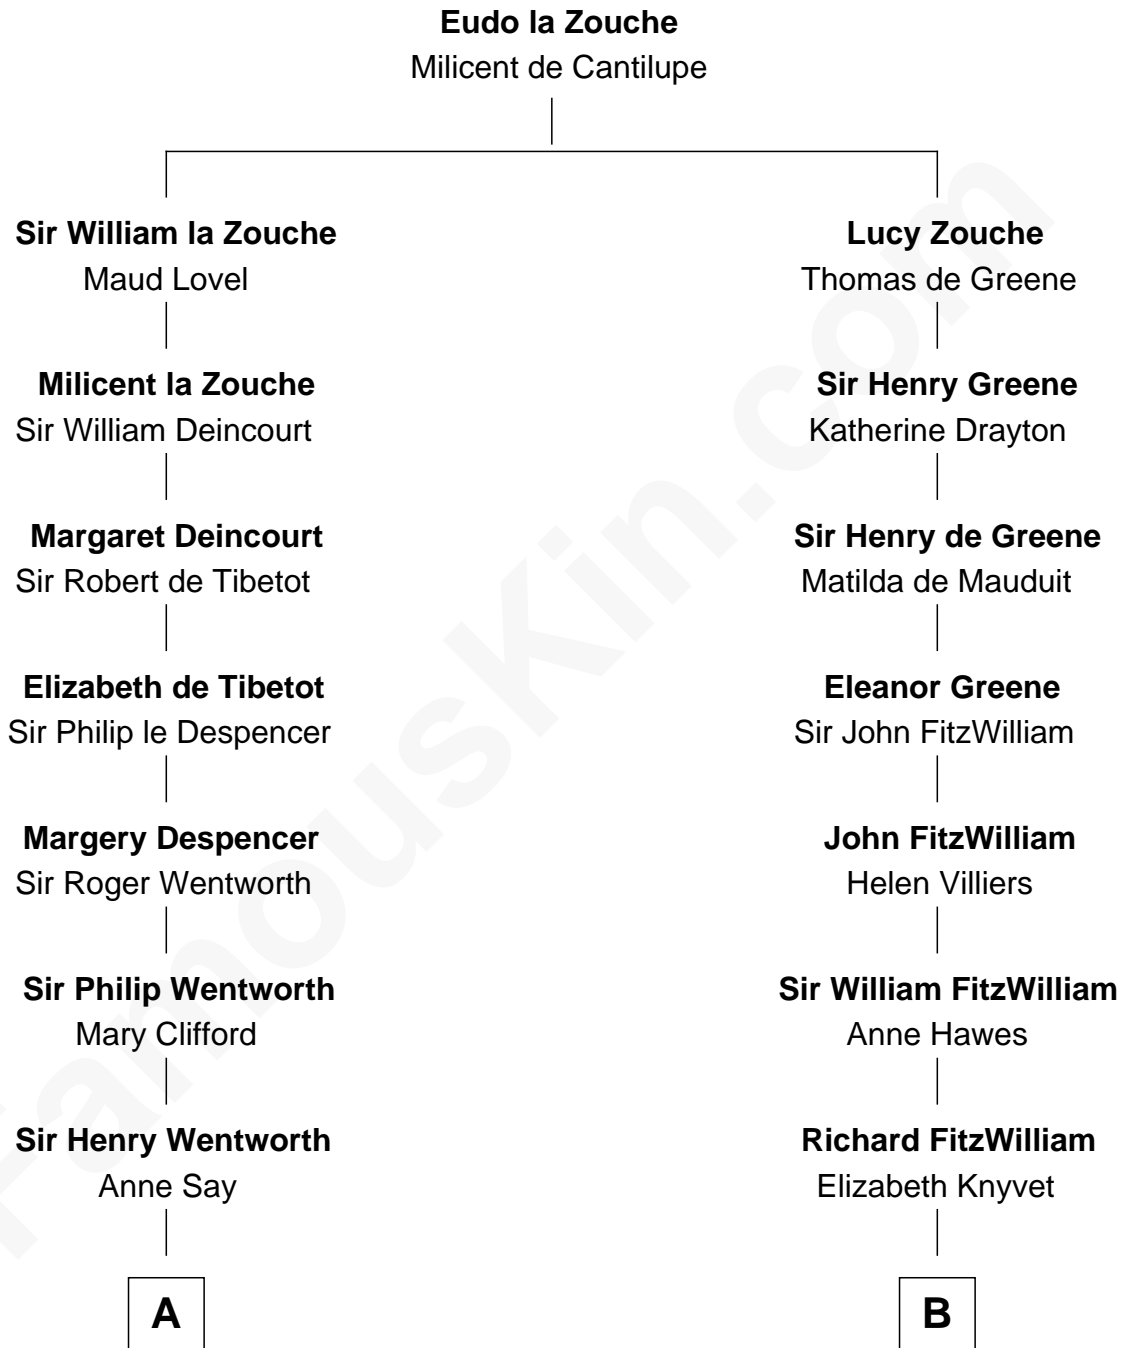

FamousKin.com

Relationship Chart of

Caesar Rodney

Signer of the Declaration of Independence

14th cousin of

Abigail (Smith) Adams

First Lady of President John Adams

A

Margery Wentworth

Sir John Seymour

Sir Henry Seymour

Barbara Morgan

Jane Seymour

Sir John Rodney

William Rodney

Alice Caesar

William Rodney

Rachel - - - - -

Capt. William Rodney

Sarah Jones

Caesar Rodney

Elizabeth Crawford

Caesar Rodney

Signer of Declaration of Independence