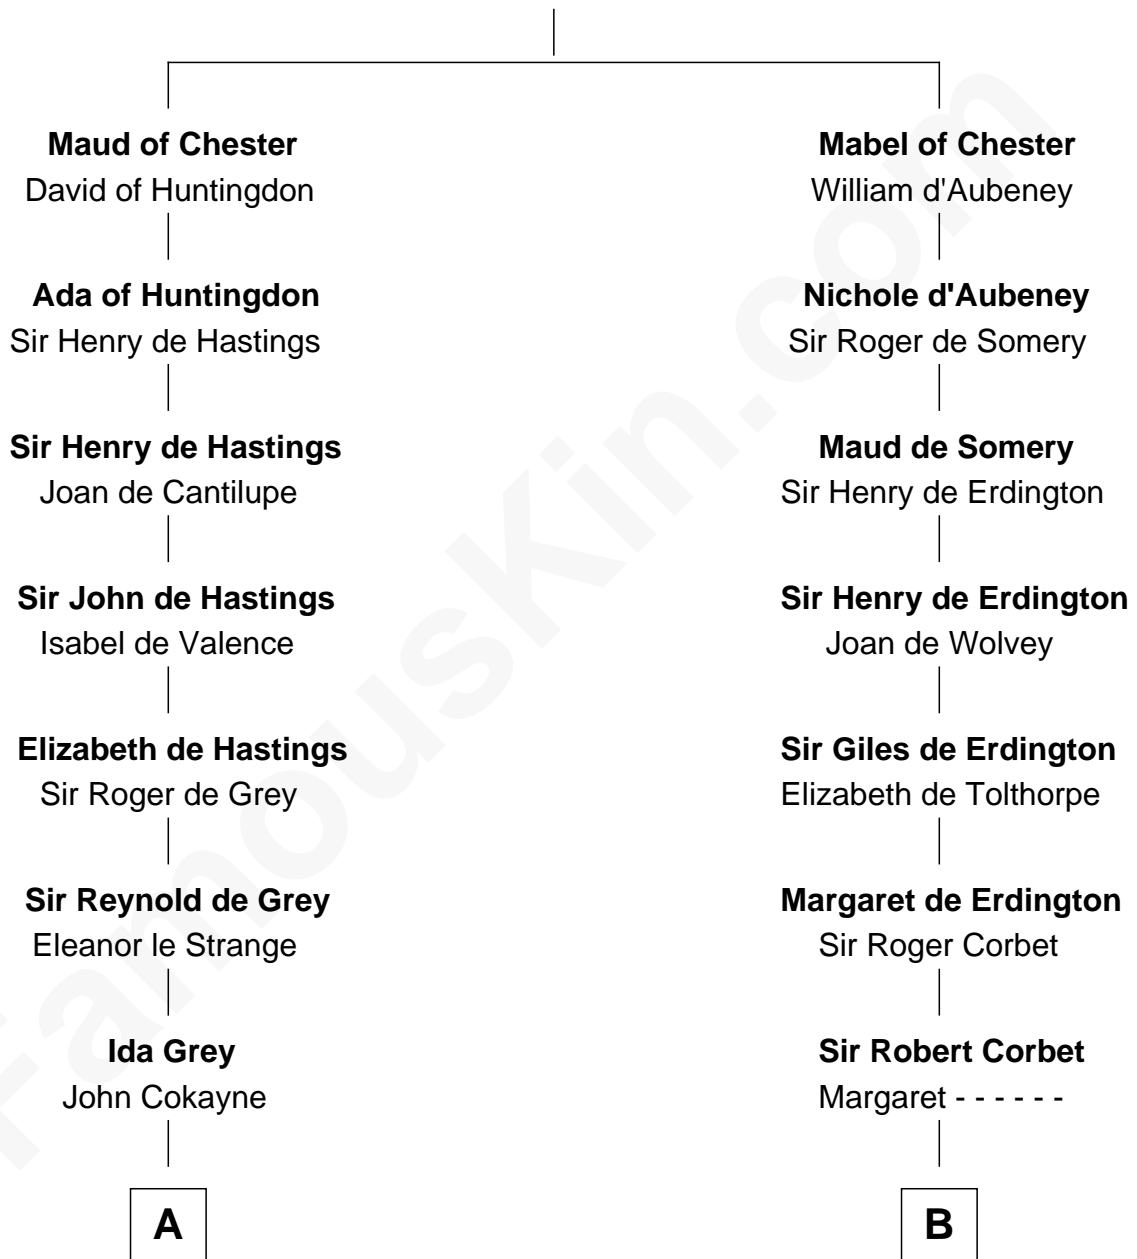

## Relationship Chart of

### Caesar Rodney

*Signer of the Declaration of Independence*

17th cousin of

### John Hancock

*Signer of the Declaration of Independence*

**Bertrade de Montfort**

Hugh de Kevelioc

**A**

**Elizabeth Cokayne**  
Sir Laurence Cheney

**Elizabeth Cheney**  
Sir John Say

**Anne Say**  
Sir Henry Wentworth

**Margery Wentworth**  
Sir John Seymour

**Sir Henry Seymour**  
Barbara Morgan

**Jane Seymour**  
Sir John Rodney

**William Rodney**  
Alice Caesar

**William Rodney**  
Rachel - - - - -

**Capt. William Rodney**  
Sarah Jones