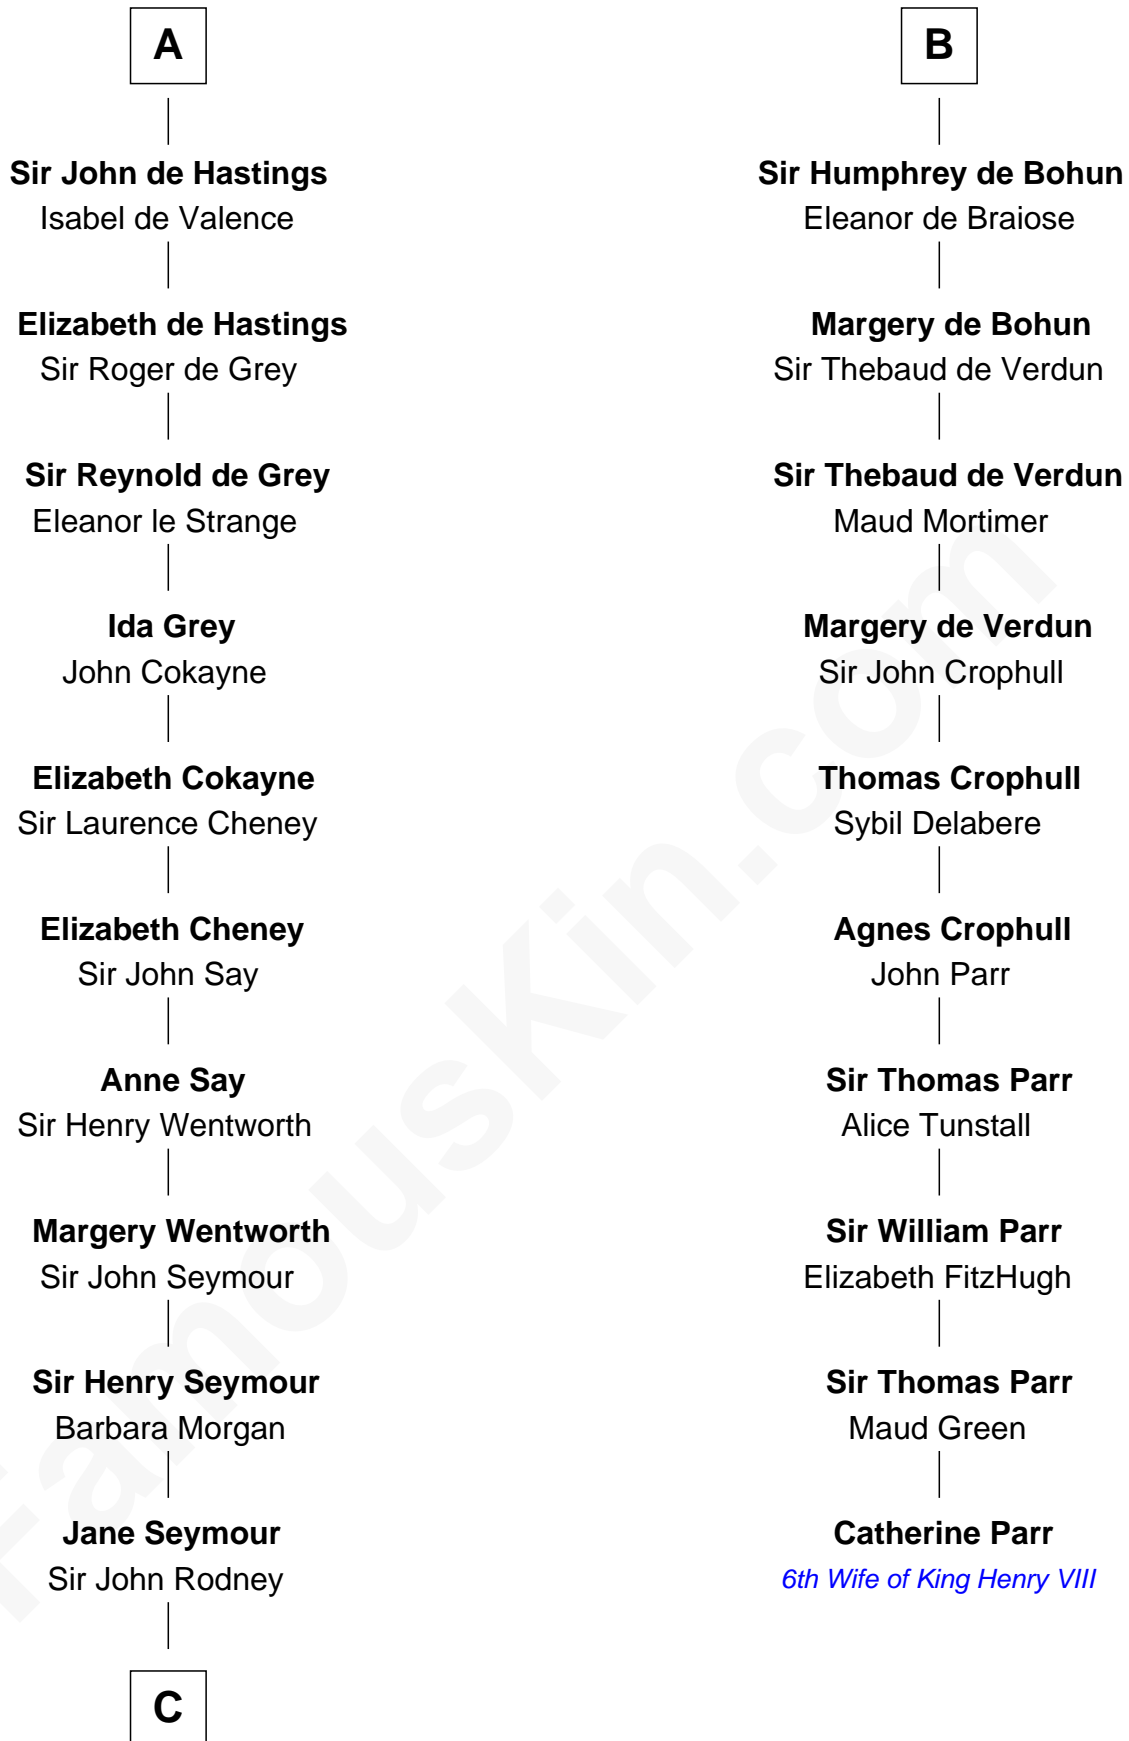

## Relationship Chart of Caesar Rodney

*Signer of the Declaration of Independence*

16th cousin 5 times removed of

**Catherine Parr**

*6th Wife of King Henry VIII*

**Ealdred of Bernicia**

**C**

**William Rodney**

Alice Caesar

**William Rodney**

Rachel - - - - -

**Capt. William Rodney**

Sarah Jones

**Caesar Rodney**

Elizabeth Crawford

**Caesar Rodney**