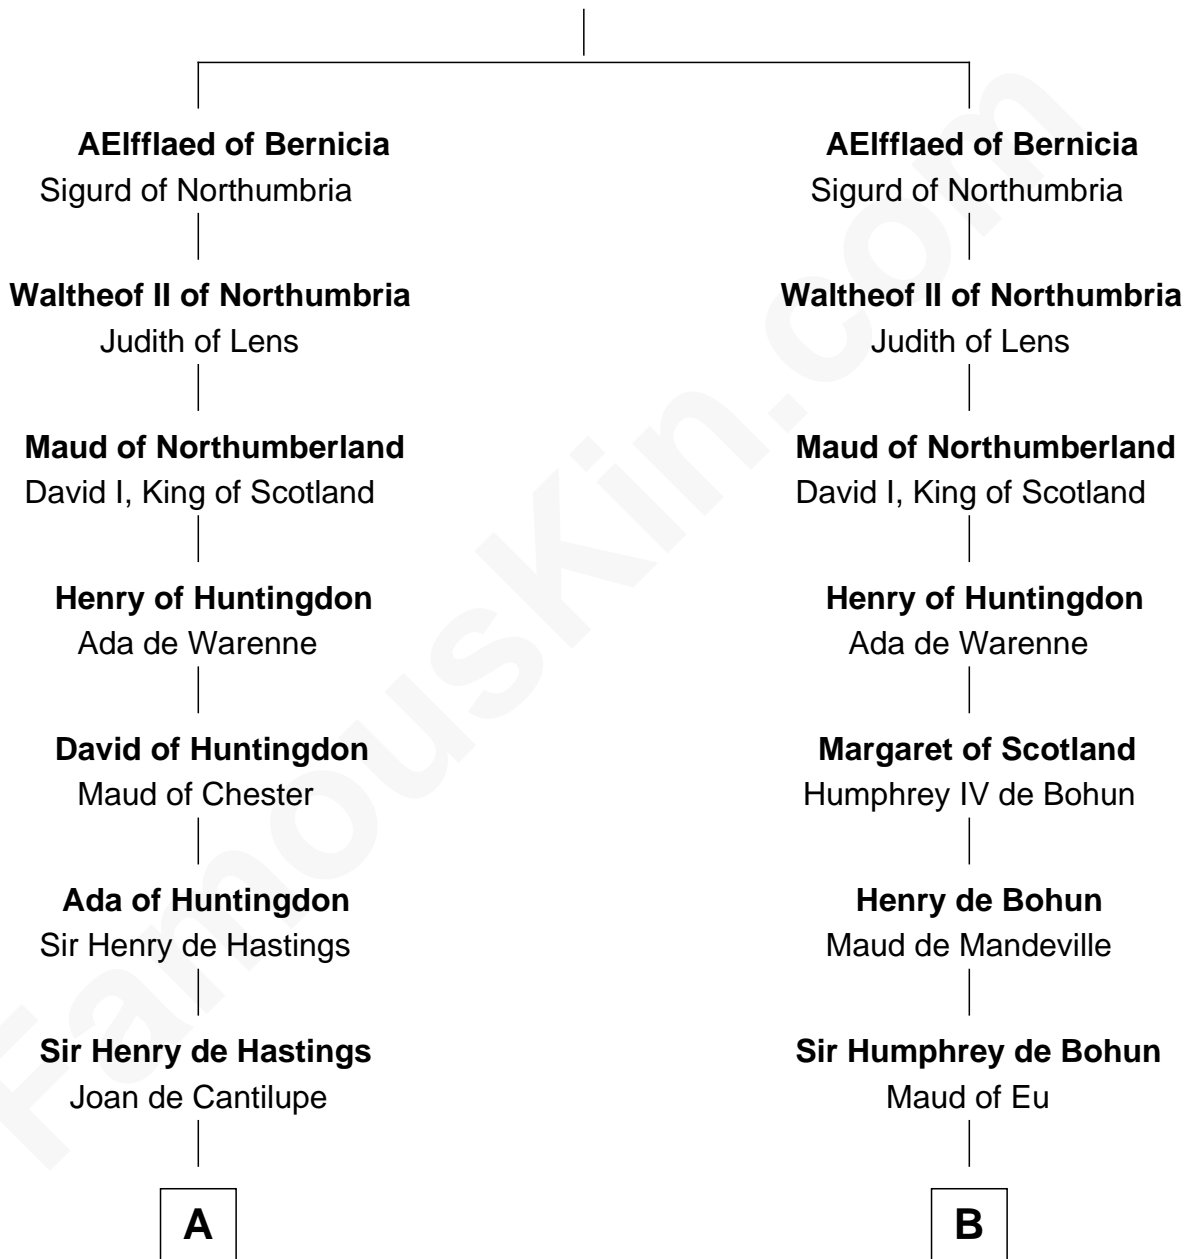

## Relationship Chart of Caesar Rodney

*Signer of the Declaration of Independence*

16th cousin 5 times removed of

**Catherine Parr**

*6th Wife of King Henry VIII*

**Ealdred of Bernicia**

**C**

**William Rodney**

Alice Caesar

**William Rodney**

Rachel - - - - -

**Capt. William Rodney**

Sarah Jones

**Caesar Rodney**

Elizabeth Crawford

**Caesar Rodney**